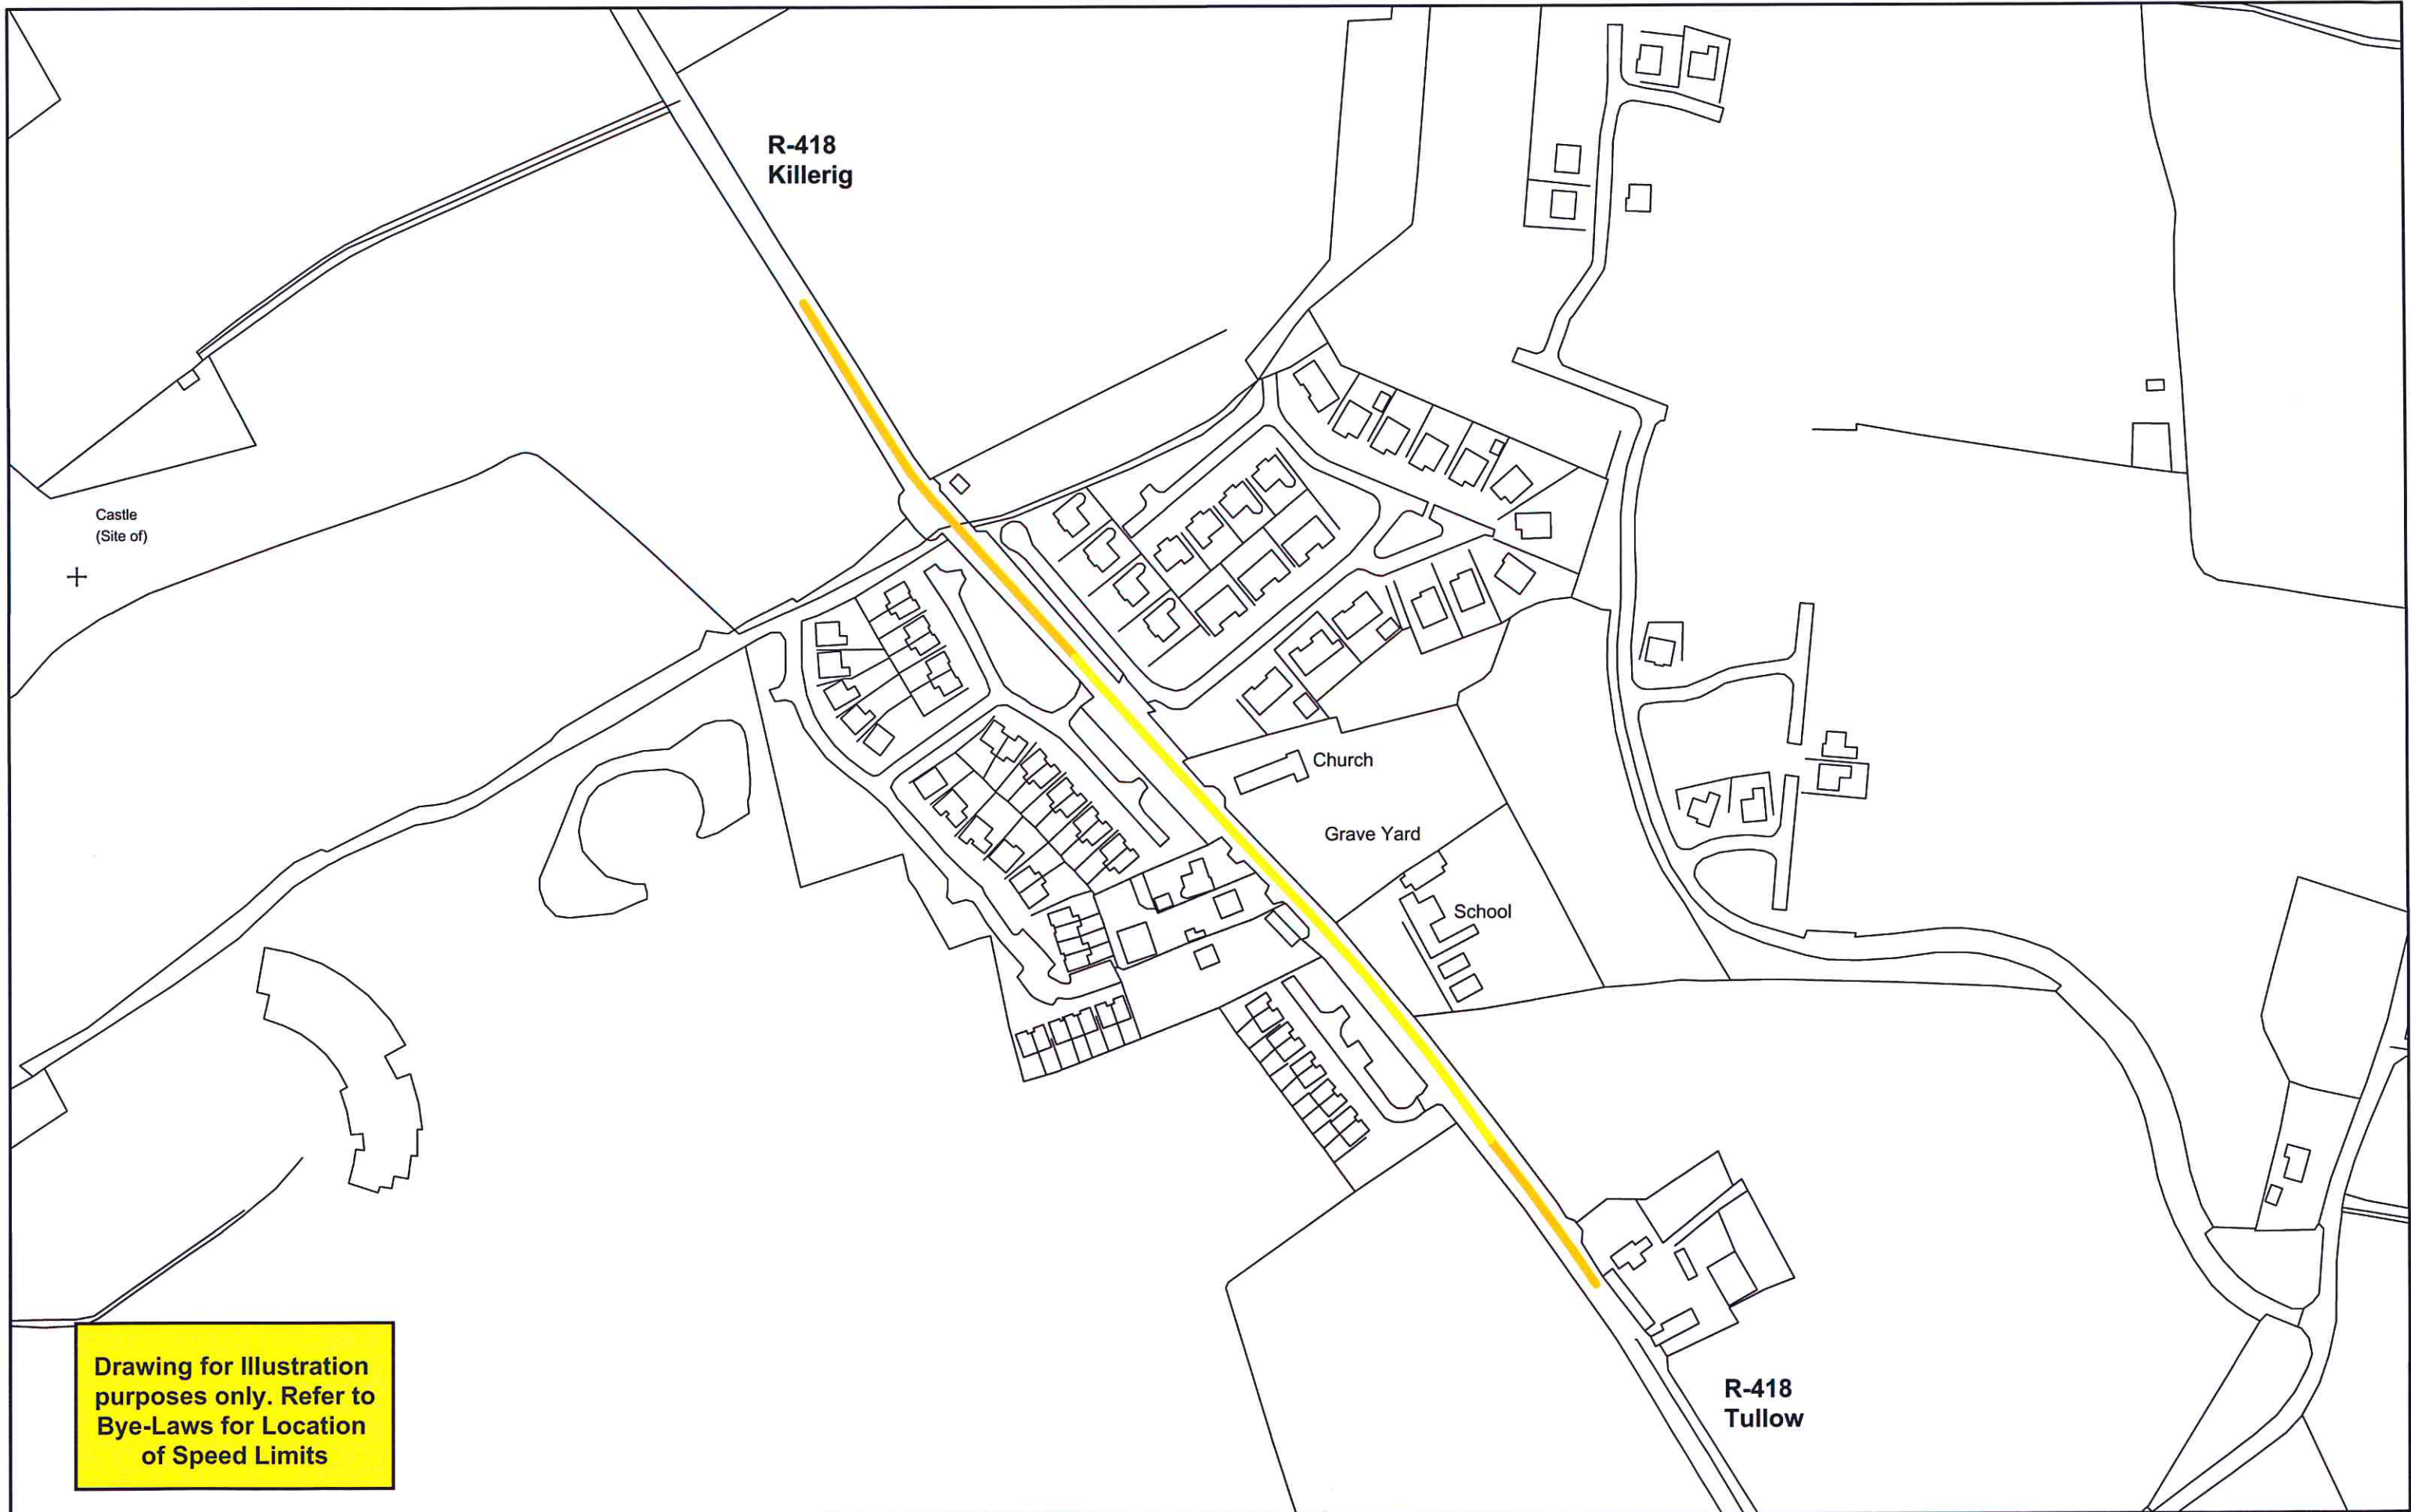

Drawing for illustration purposes only. Refer to Bye-Laws for Location of Speed Limits

Carlow County Council Roads Department
County Hall
Athy Road
Carlow
Director of Services: Dan McInerney
Phone (059)9170300 Fax (059)9141503
Email: secretar@carlowcoco.ie

Drawing Legend					
20 Km/h	NONE	50 Km/h		100 Km/h	
30 Km/h		60 Km/h		120 Km/h	
40 Km/h		80 Km/h			
			Built Up Area	Speed Limit 50 Km / hr	

INCLUDES ORDNANCE SURVEY DATA UNDER OSI LICENCE NUMBER CARLOWXXX/XX/CCMA/CARLOW COUNTY COUNCIL
UNAUTHORISED REPRODUCTION INFRINGES OSI & GOVERNMENT OF IRELAND COPYRIGHT OSI 2018

County Carlow Road Traffic Special Speed Limit Bye-Laws 2018

Location		Grange	
District		Carlow M.D.	
Scale	1/2500	Date	May 2018
DWG NO.	CW-SL-16	Revision