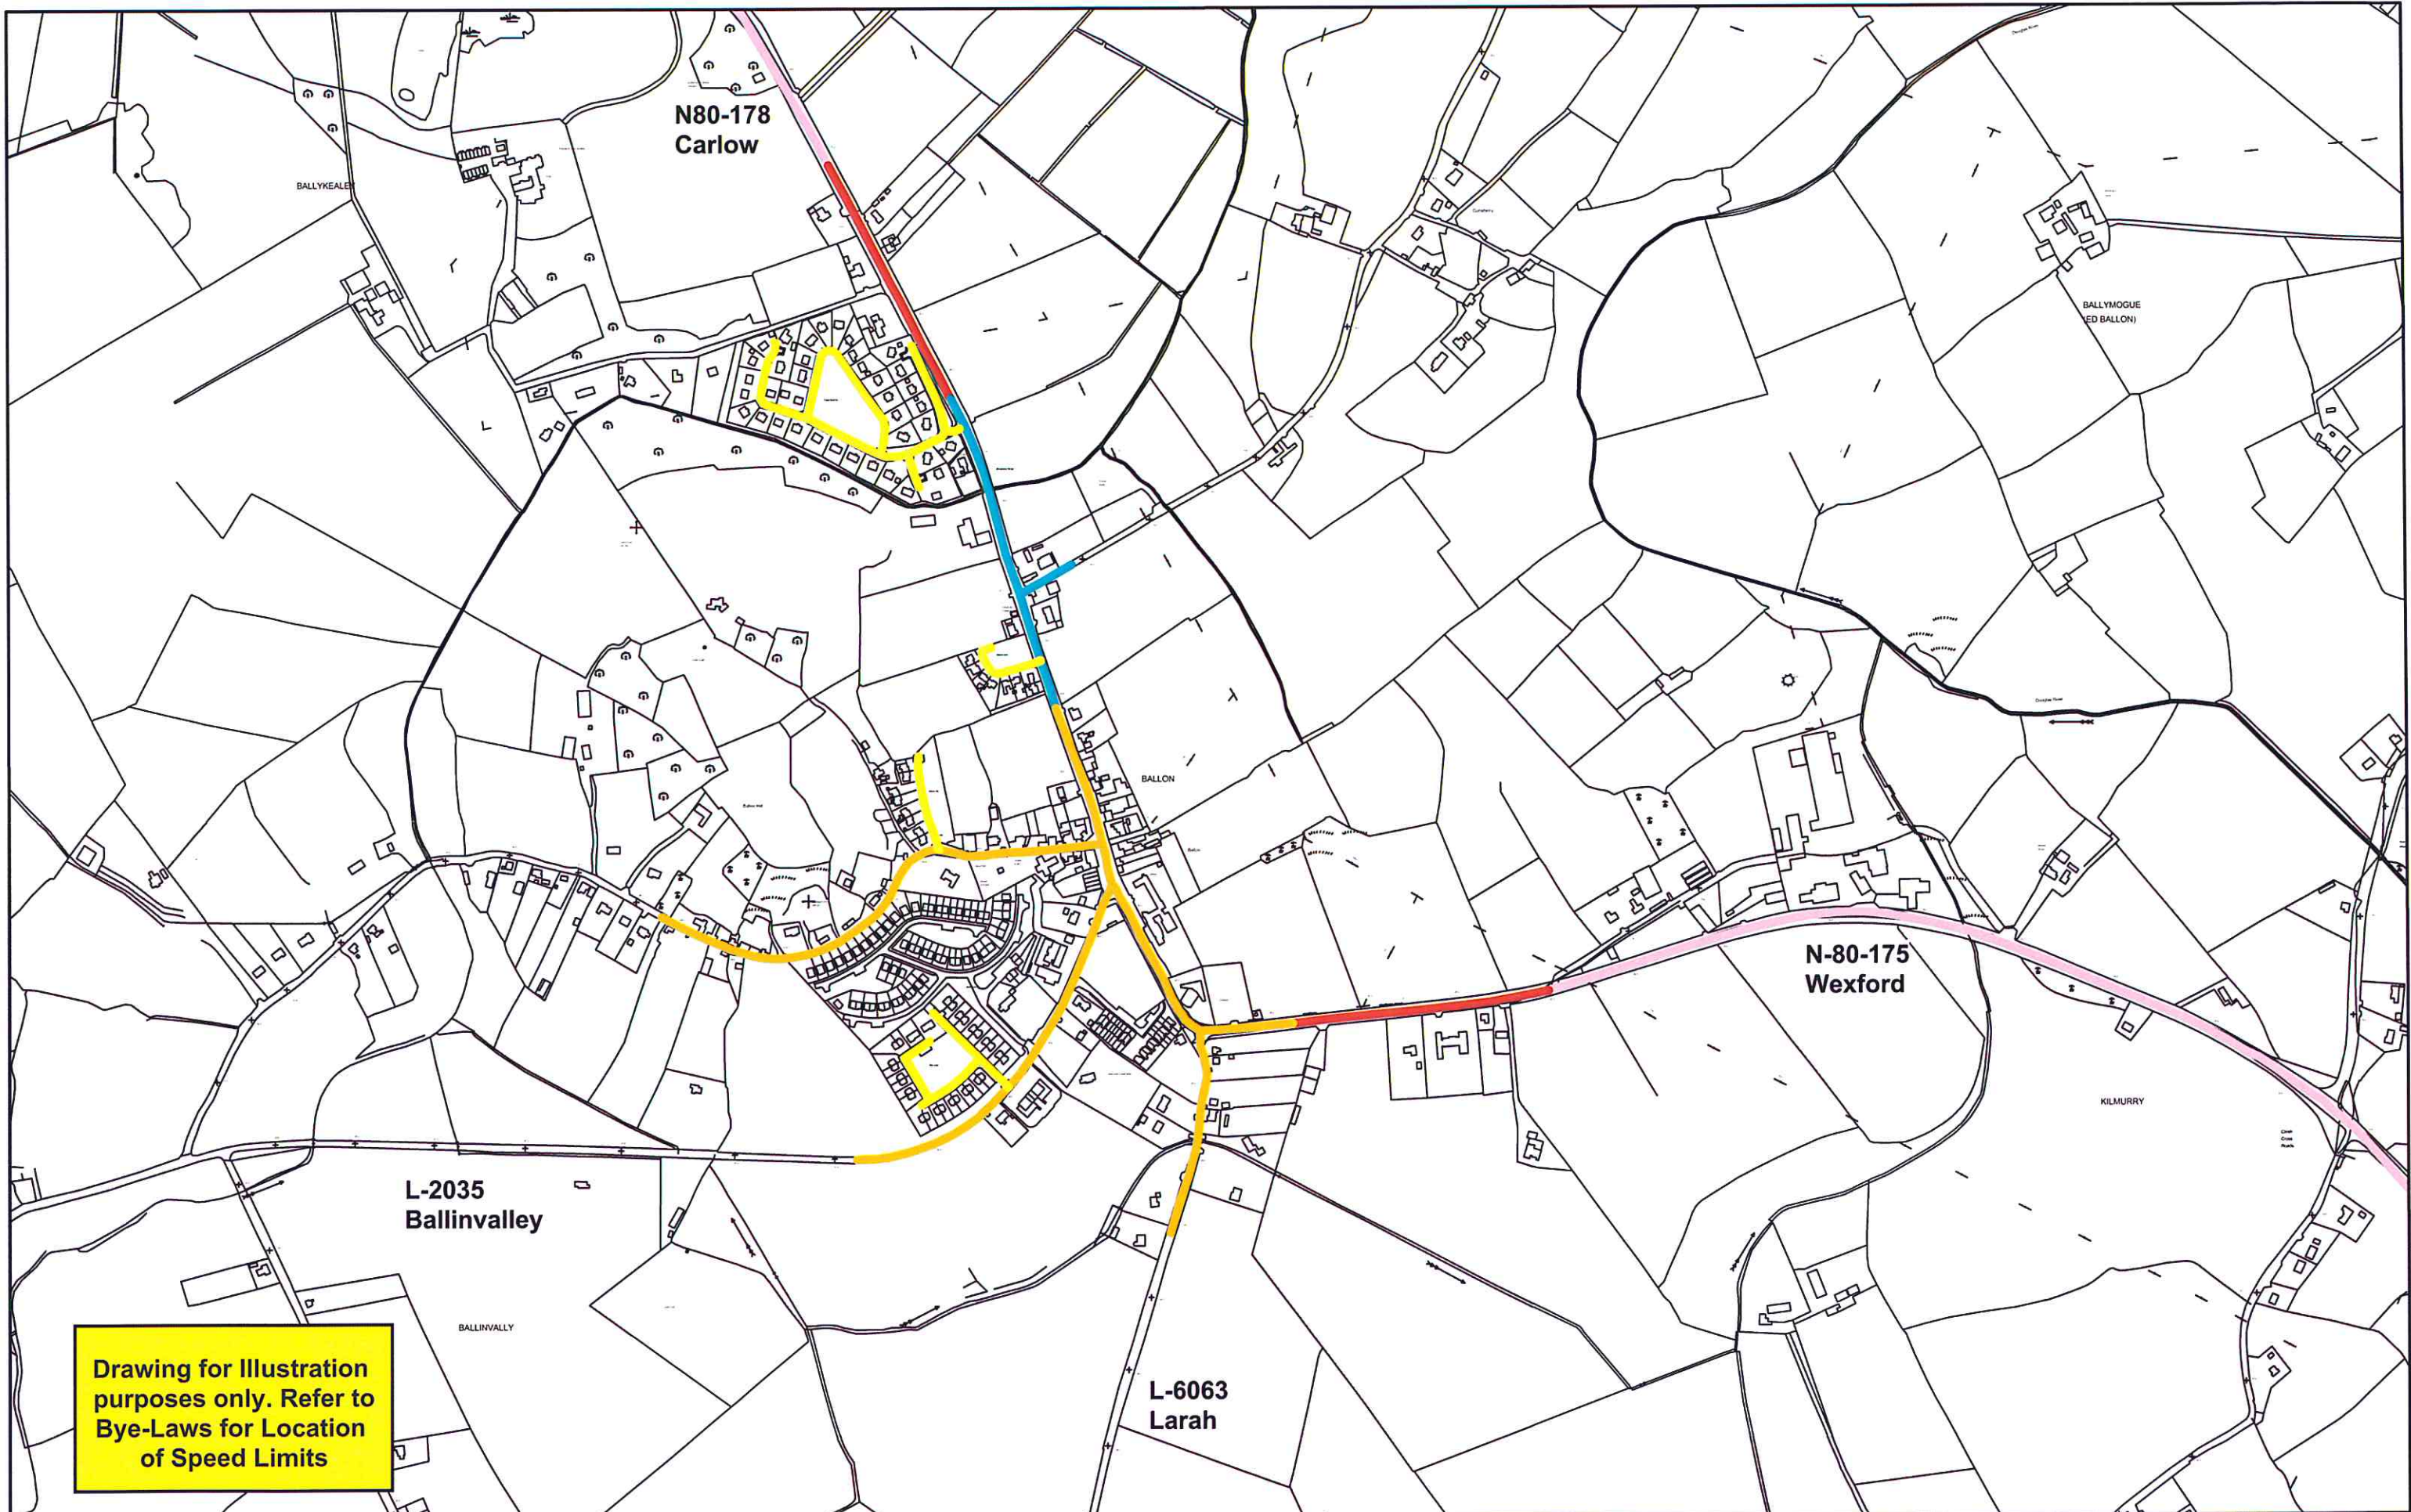

Drawing for Illustration purposes only. Refer to Bye-Laws for Location of Speed Limits

Carlow County Council Roads Department
County Hall
Athy Road
Carlow
Director of Services: Dan McInerney
Phone (059)9170300 Fax (059)9141503
Email: secretar@carlowcoco.ie

Drawing Legend					
20 Km/h	NONE	50 Km/h		100 Km/h	
30 Km/h		60 Km/h		120 Km/h	
40 Km/h		80 Km/h			
				Built Up Area Speed Limit 50 Km / hr	

INCLUDES ORDNANCE SURVEY DATA UNDER OSI LICENCE NUMBER CARLOWXXX/XX/CCMA/CARLOW COUNTY COUNCIL
UNAUTHORISED REPRODUCTION INFRINGES OSI & GOVERNMENT OF IRELAND COPYRIGHT OSI 2018

County Carlow Road Traffic Special Speed Limit Bye-Laws 2018

Location	Ballon	
District	Muine Bheag M.D.	
Scale	1/7500	Date
DWG NO.	CW-SL-2	Revision
		June 2018