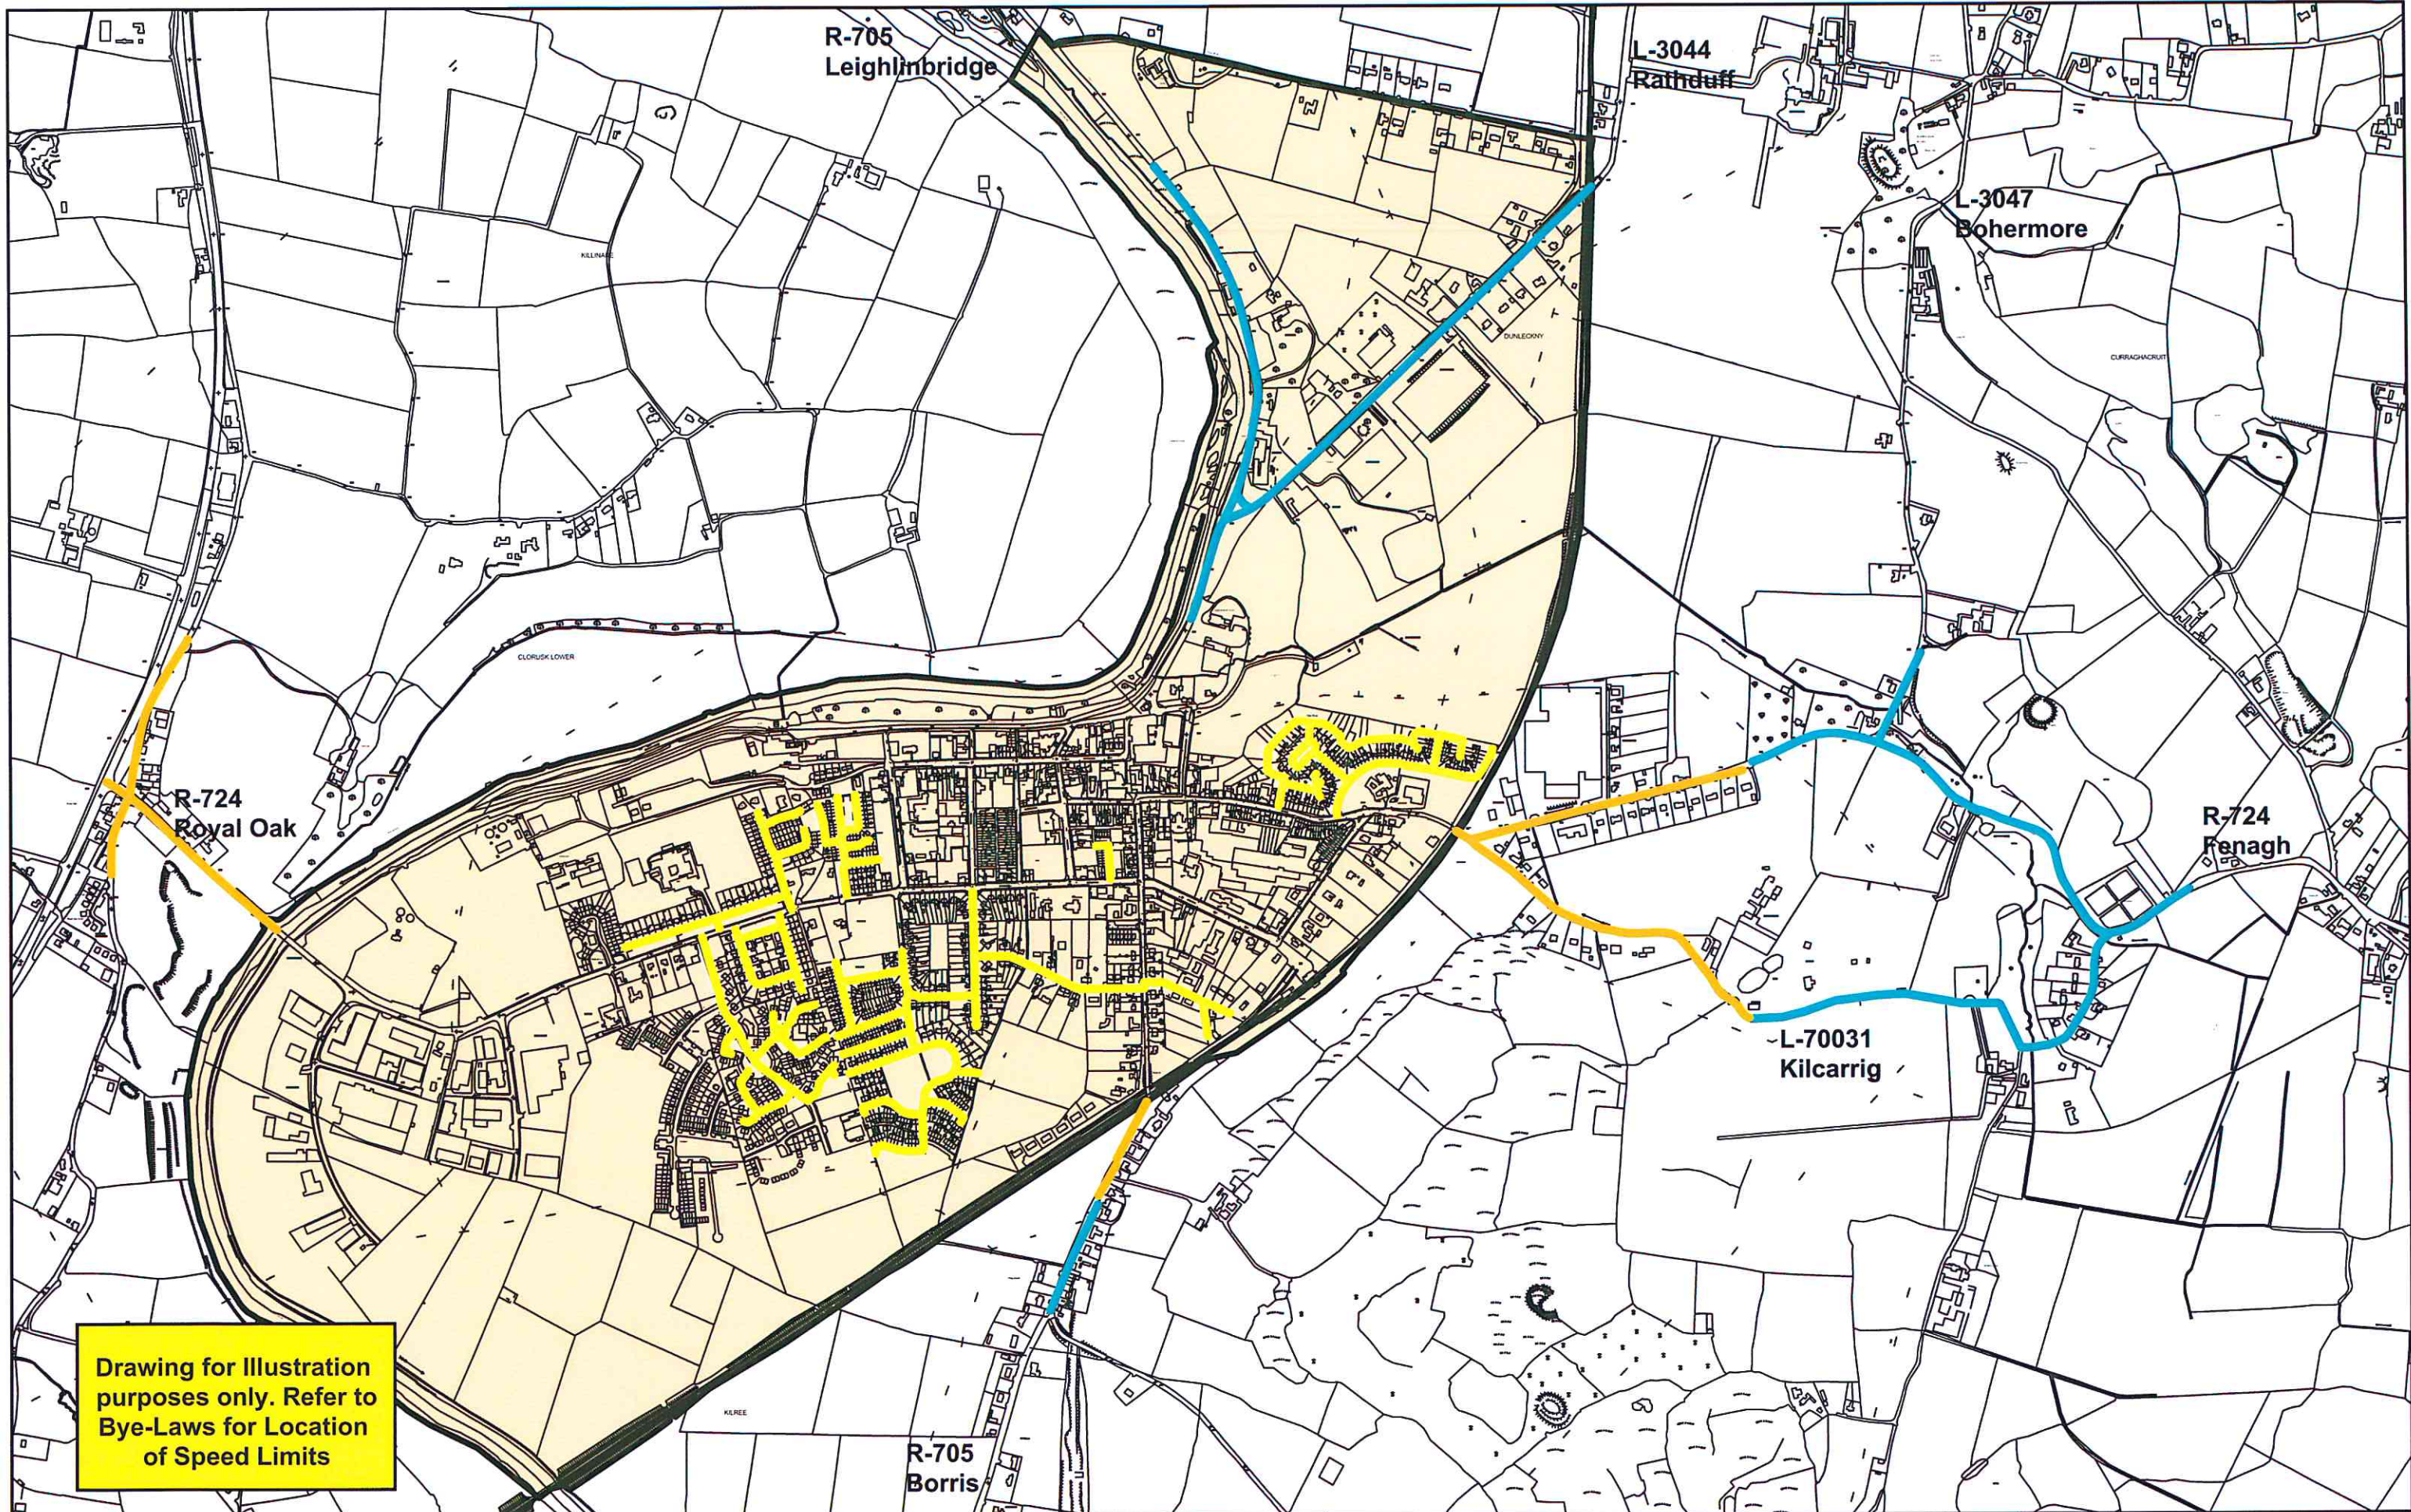

Drawing for Illustration purposes only. Refer to Bye-Laws for Location of Speed Limits

Carlow County Council Roads Department
County Hall
Athy Road
Carlow
Director of Services: Dan McInerney
Phone (059)9170300 Fax (059)9141503
Email: secretar@carlowcoco.ie

Drawing Legend					
20 Km/h	NONE	50 Km/h		100 Km/h	
30 Km/h		60 Km/h		120 Km/h	
40 Km/h		80 Km/h			
			Built Up Area		Speed Limit 50 Km / hr

INCLUDES ORDNANCE SURVEY DATA UNDER OSI LICENCE NUMBER CARLOWXXX/XX/CCMA/CARLOW COUNTY COUNCIL
UNAUTHORISED REPRODUCTION INFRINGES OSI & GOVERNMENT OF IRELAND COPYRIGHT OSI 2018

County Carlow Road Traffic Special Speed Limit Bye-Laws 2018

Location		Muine Bheag	
District		Muine Bheag M.D.	
Scale	NTS	Date	May 2018
DWG NO.	CW-SL-20	Revision