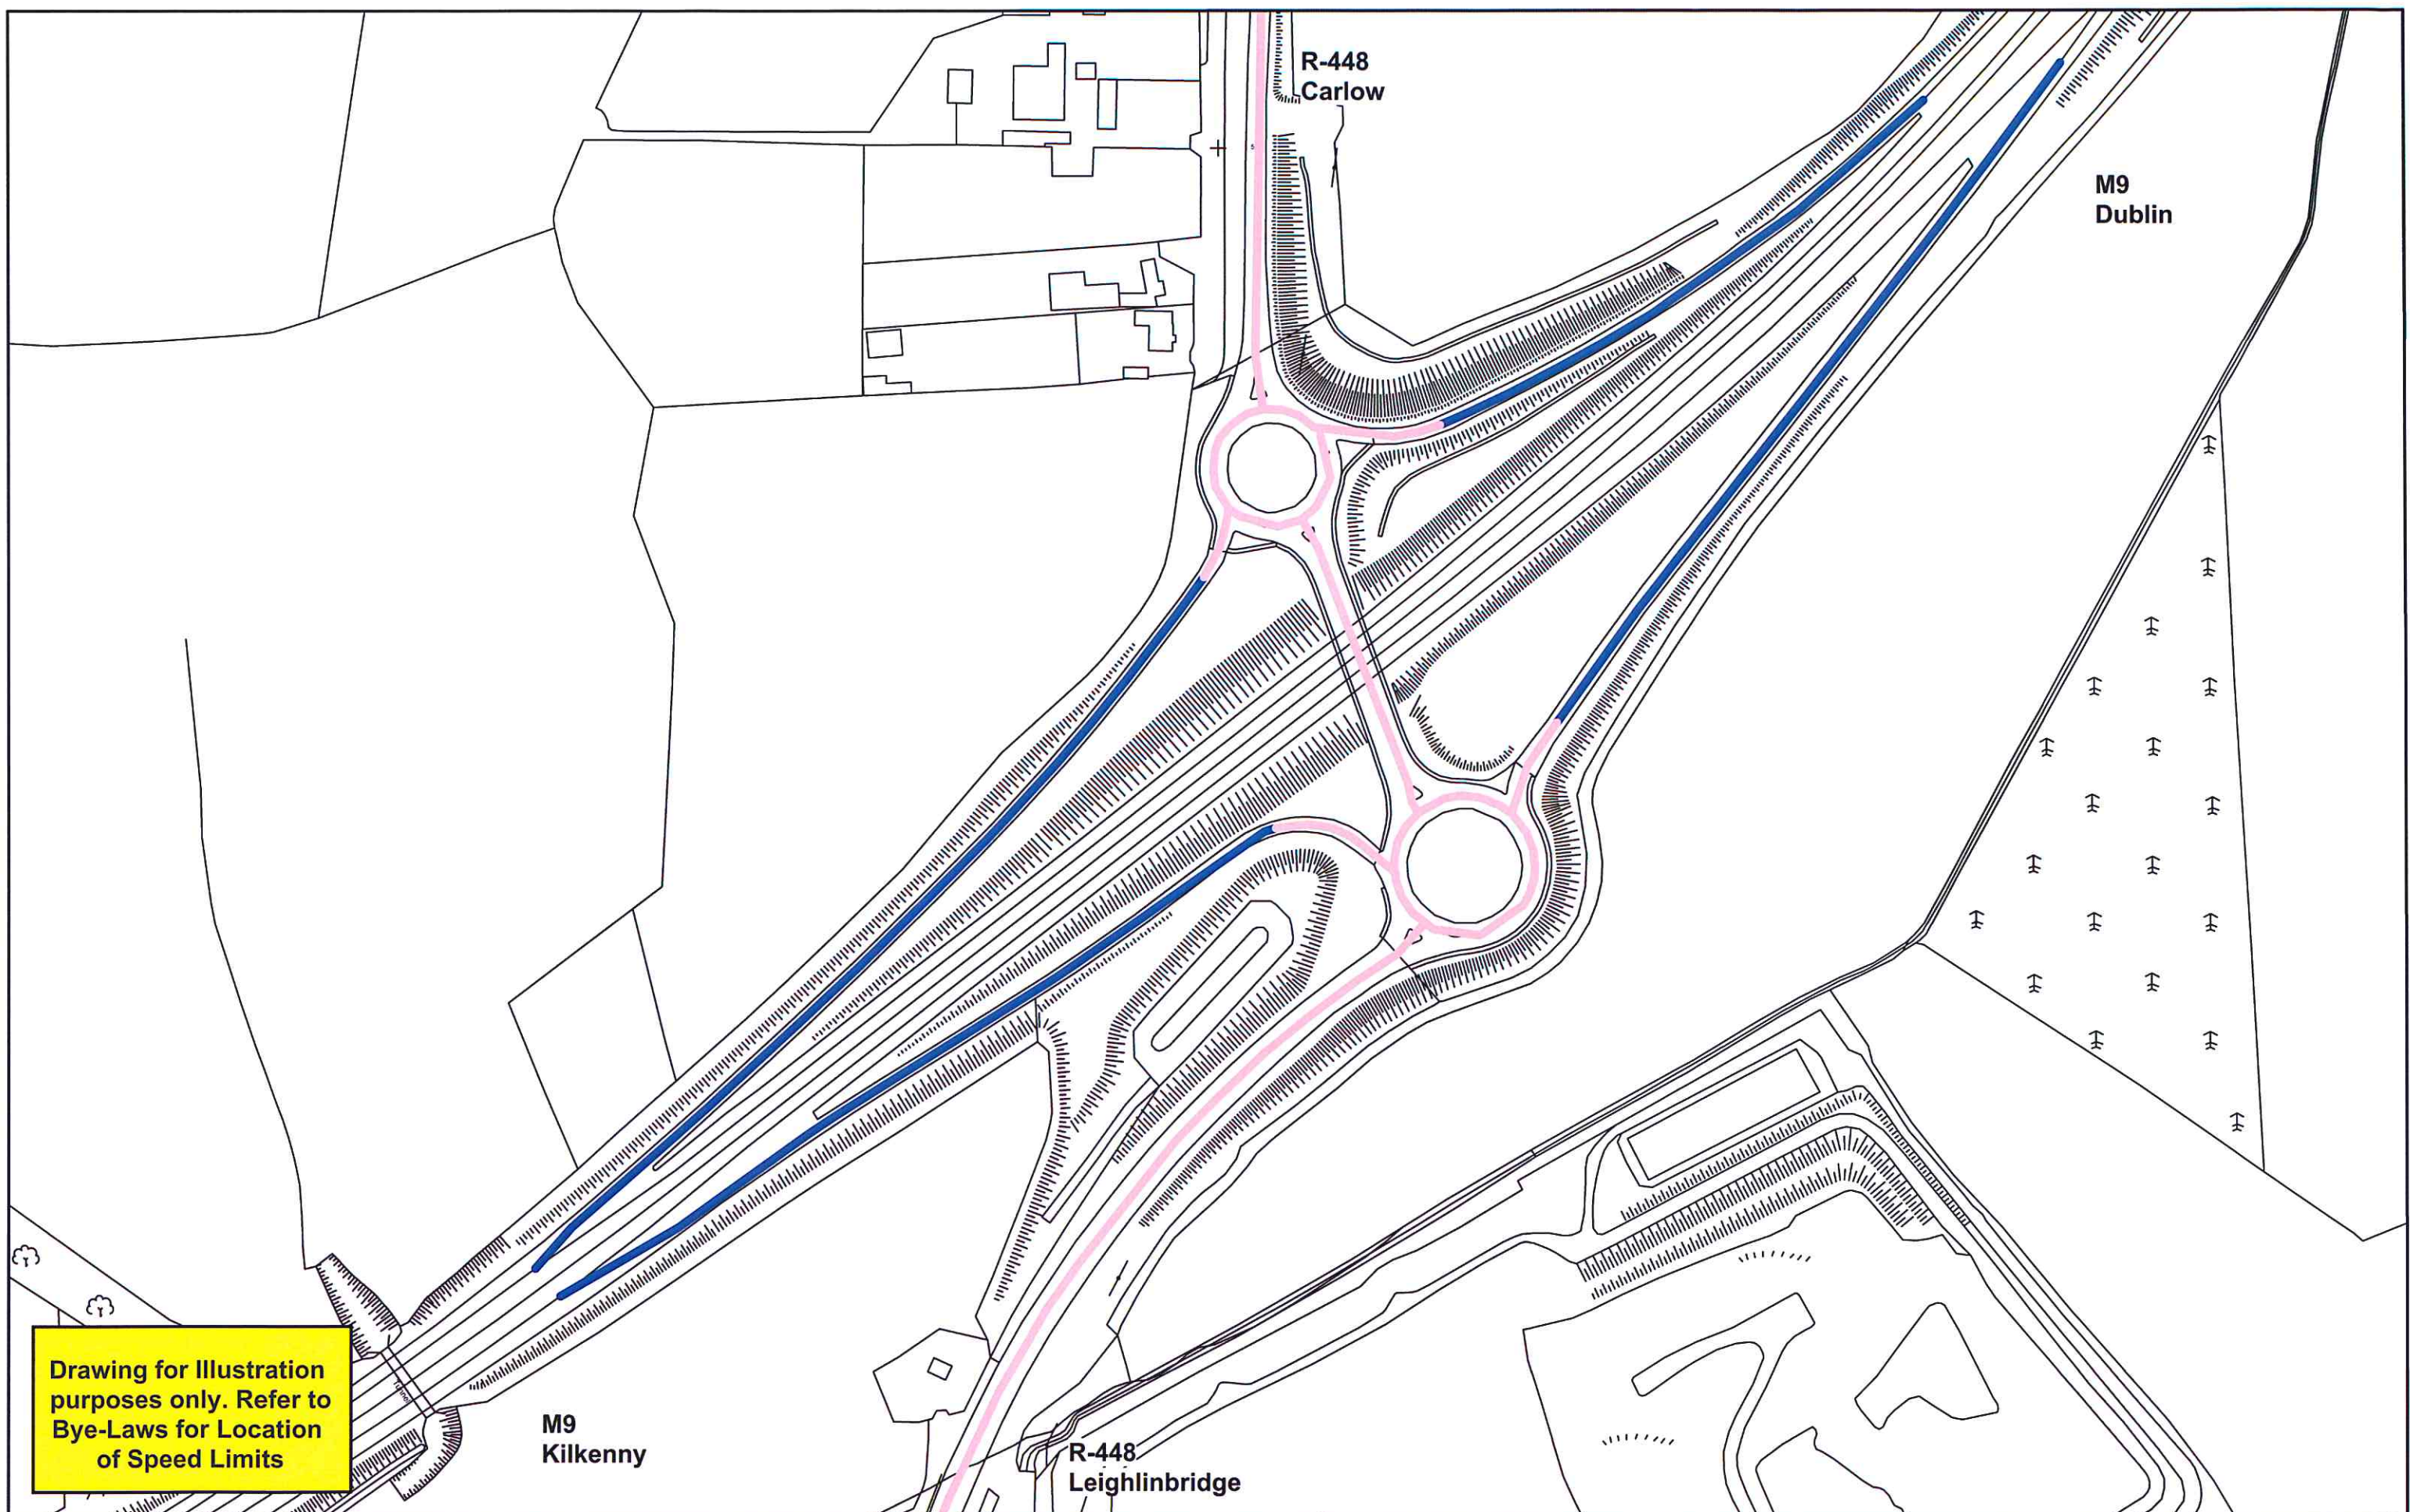

Drawing for Illustration purposes only. Refer to Bye-Laws for Location of Speed Limits

Carlow County Council Roads Department
County Hall
Athy Road
Carlow
Director of Services: Dan McInerney
Phone (059)9170300 Fax (059)9141503
Email: secretar@carlowcoco.ie

Drawing Legend	
20 Km/h	NONE
30 Km/h	
40 Km/h	
50 Km/h	
60 Km/h	
80 Km/h	
100 Km/h	
120 Km/h	
Built Up Area	Speed Limit 50 Km / hr

INCLUDES ORDNANCE SURVEY DATA UNDER OSI LICENCE NUMBER CARLOWXXXX/XX/CCMA/CARLOW COUNTY COUNCIL
UNAUTHORISED REPRODUCTION INFRINGES OSI & GOVERNMENT OF IRELAND COPYRIGHT OSI 2018

County Carlow Road Traffic Special Speed Limit Bye-Laws 2018

Location	M9-Interchange No.6	
District	Muine Bheag MD	
Scale	1/2500	Date May 2018
DWG NO.	CW-SL-41	Revision