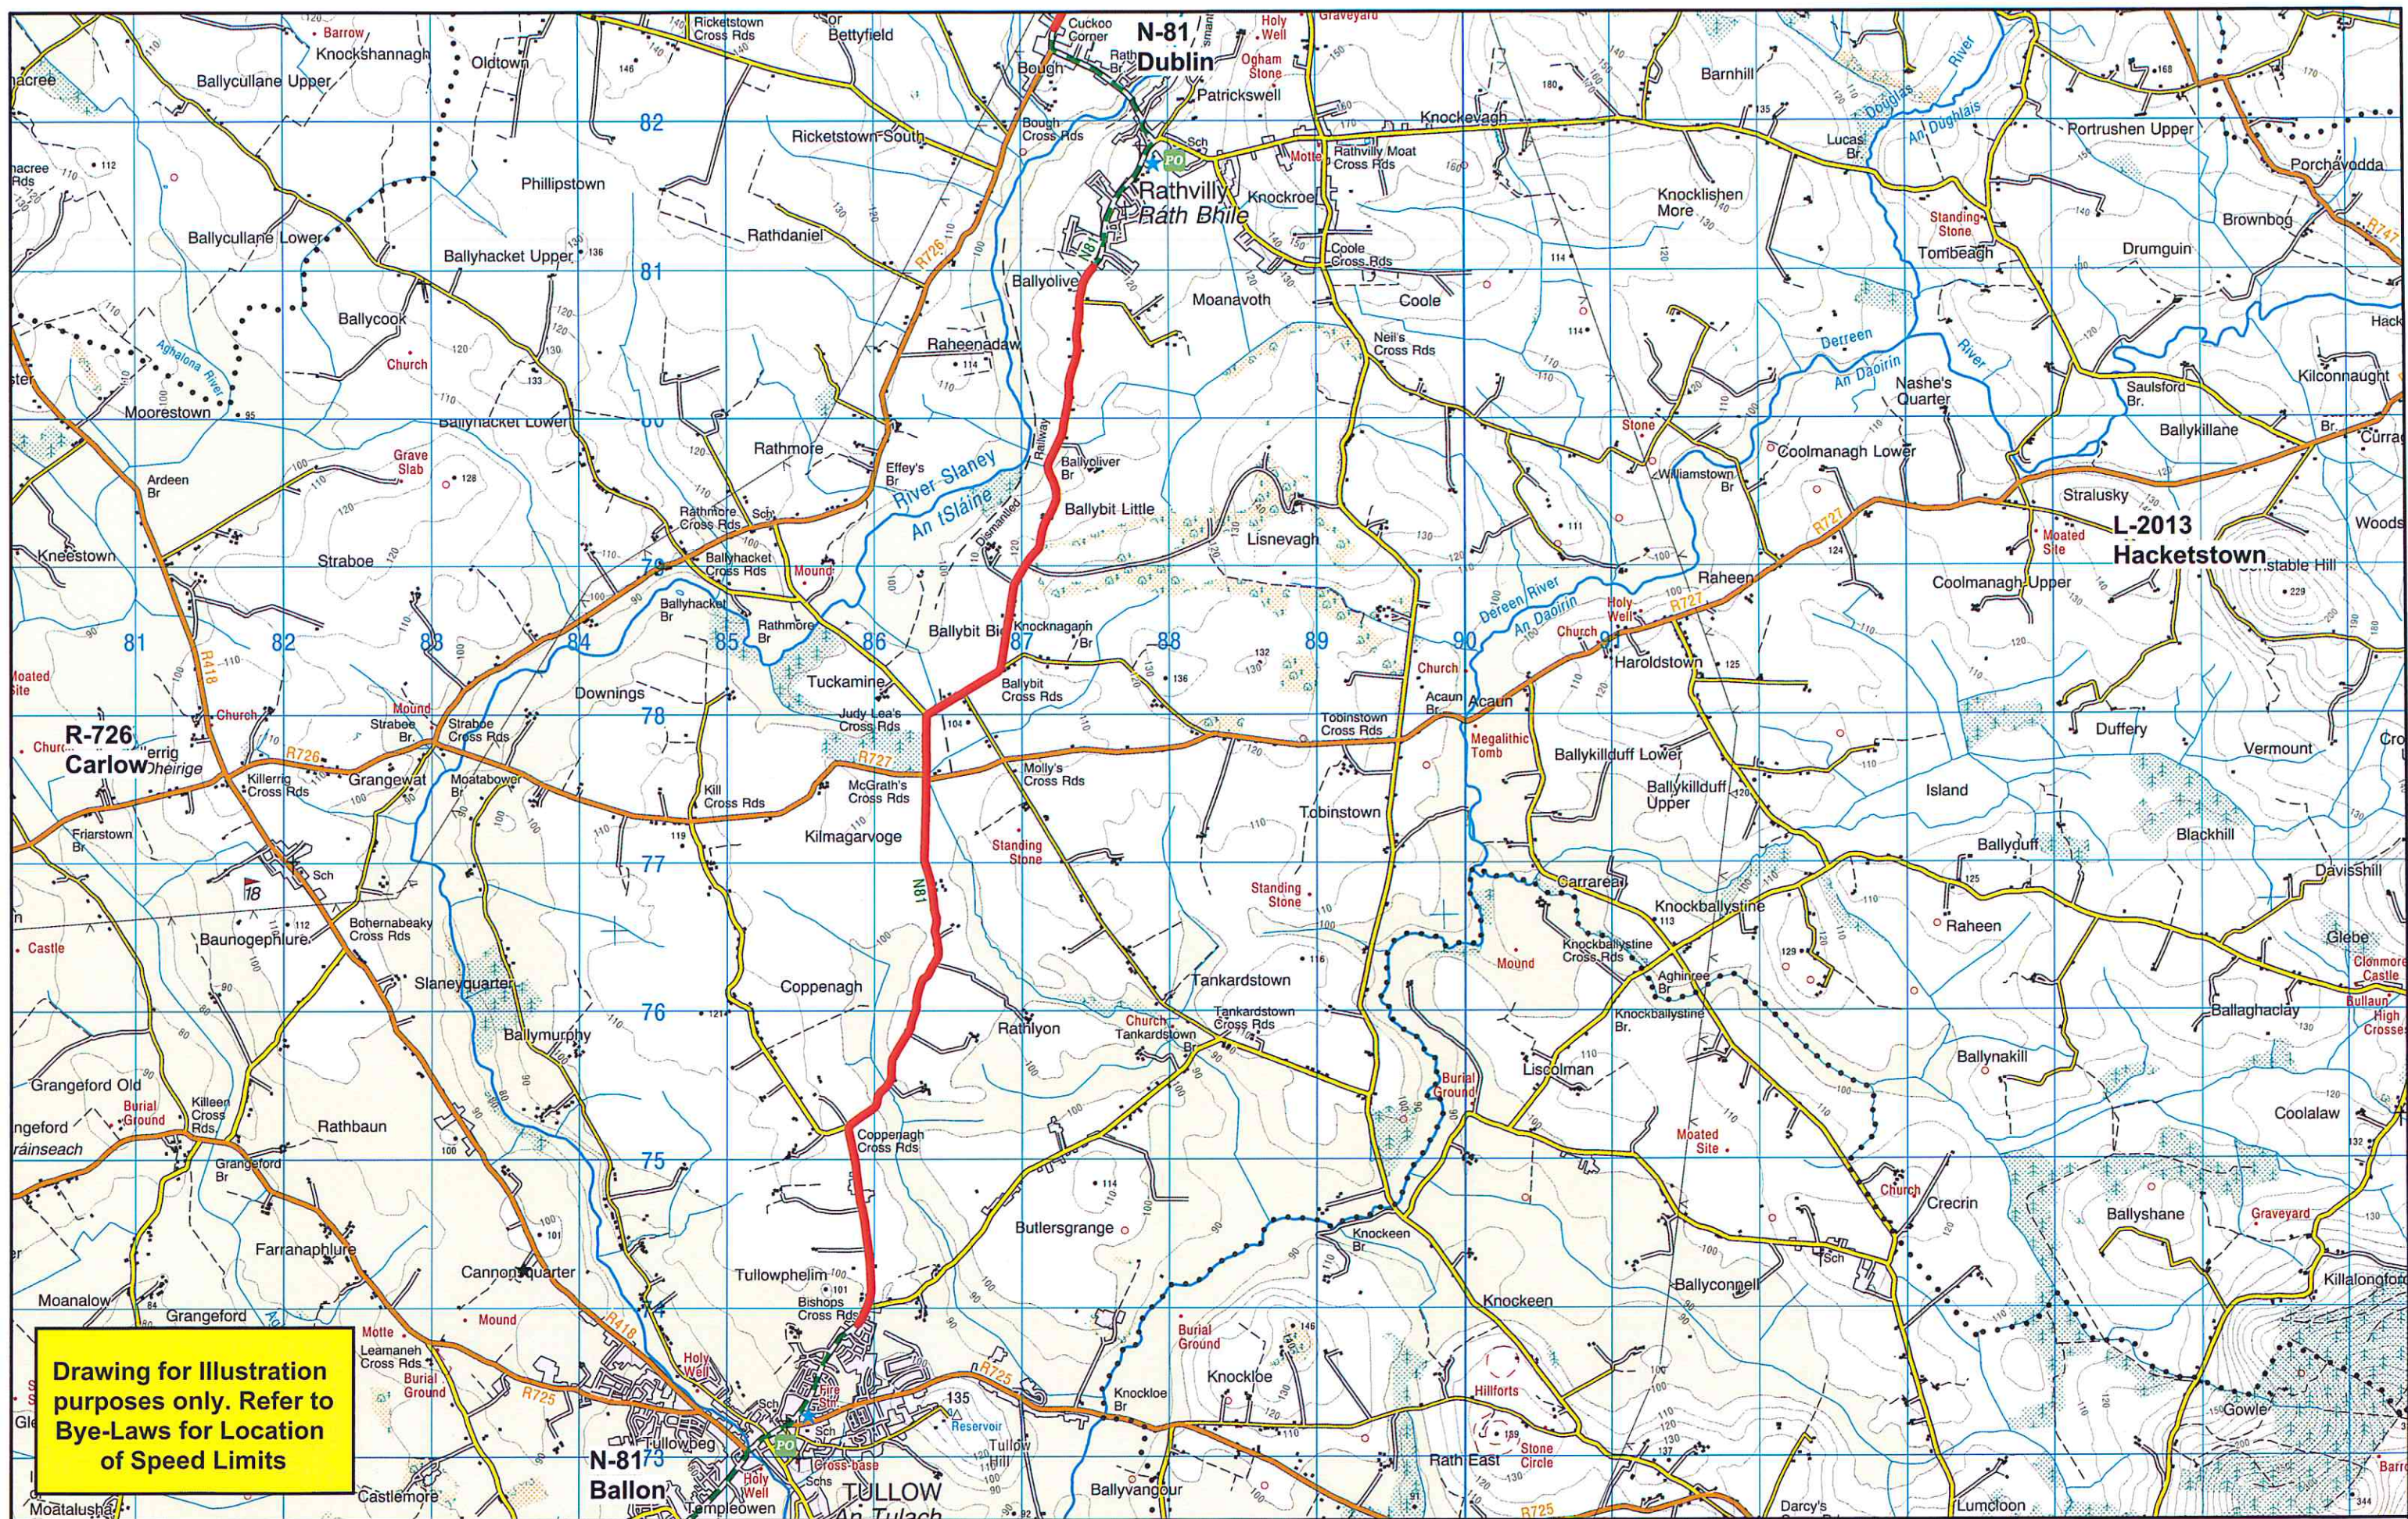

Drawing for Illustration purposes only. Refer to Bye-Laws for Location of Speed Limits

Carlow County Council Roads Department
County Hall
Athy Road
Carlow
Director of Services: Dan McInerney
Phone (059)9170300 Fax (059)9141503
Email: secretar@carlowcoco.ie

Drawing Legend			
20 Km/h	NONE	50 Km/h	100 Km/h
30 Km/h		60 Km/h	120 Km/h
40 Km/h		80 Km/h	
			Built Up Area Speed Limit 50 Km / hr

County Carlow Road Traffic Special Speed Limit Bye-Laws 2018

Location		N-81 Rathvilly - Tullow	
District		Carlow M.D.	
Scale	1/40,000	Date	May 2018
DWG NO.	CW-SL-43	Revision	

INCLUDES ORDNANCE SURVEY DATA UNDER OSI LICENCE NUMBER CARLOWXXXX/XX/CCMA/CARLOW COUNTY COUNCIL
UNAUTHORISED REPRODUCTION INFRINGES OSI & GOVERNMENT OF IRELAND COPYRIGHT OSI 2018