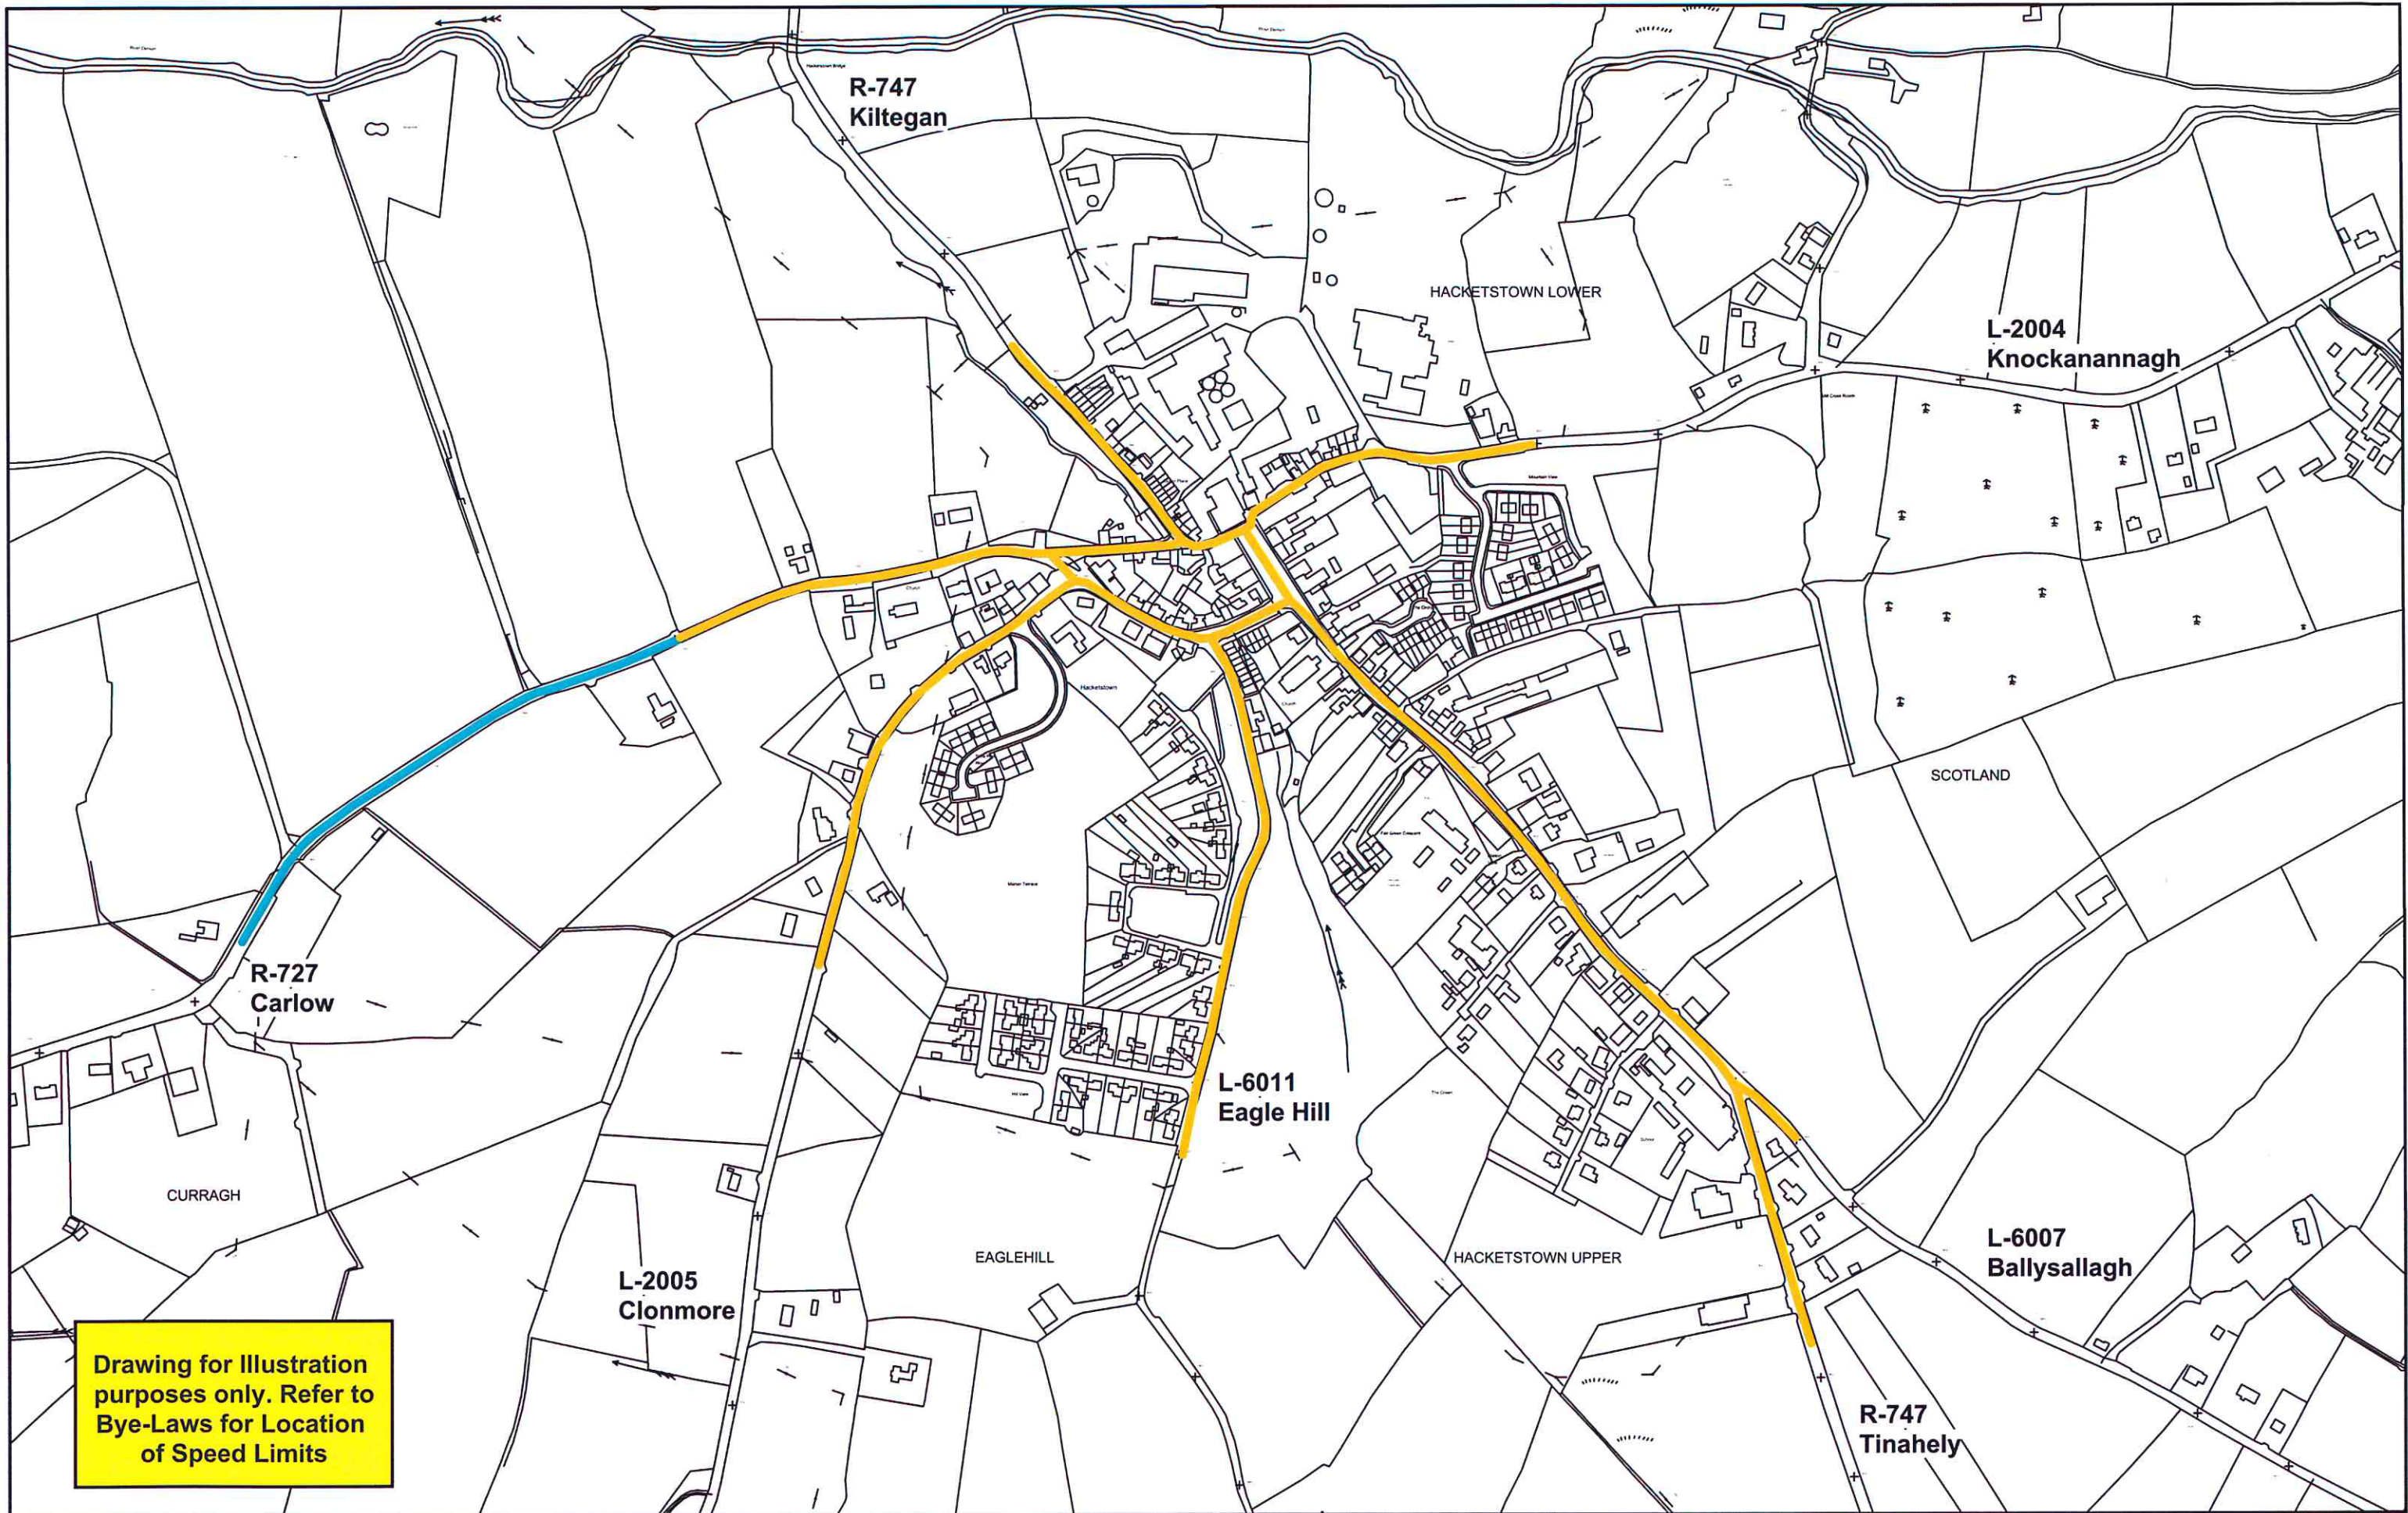

Drawing for illustration purposes only. Refer to Bye-Laws for Location of Speed Limits

Carlow County Council Roads Department
County Hall
Athy Road
Carlow
Director of Services: Dan McInerney
Phone (059)9170300 Fax (059)9141503
Email: secretar@carlowcoco.ie

Drawing Legend					
20 Km/h	NONE	50 Km/h	100 Km/h	Built Up Area	Speed Limit 50 Km / hr
30 Km/h		60 Km/h	120 Km/h		
40 Km/h		80 Km/h			

INCLUDES ORDNANCE SURVEY DATA UNDER OSI LICENCE NUMBER CARLOWXXX/XX/CCMA/CARLOW COUNTY COUNCIL
UNAUTHORISED REPRODUCTION INFRINGES OSI & GOVERNMENT OF IRELAND COPYRIGHT OSI 2018

County Carlow Road Traffic Special Speed Limit Bye-Laws 2018

Location	Hacketstown	
District	Carlow M.D.	
Scale	1/5000	Date May 2018
DWG NO.	CW-SL-17	Revision