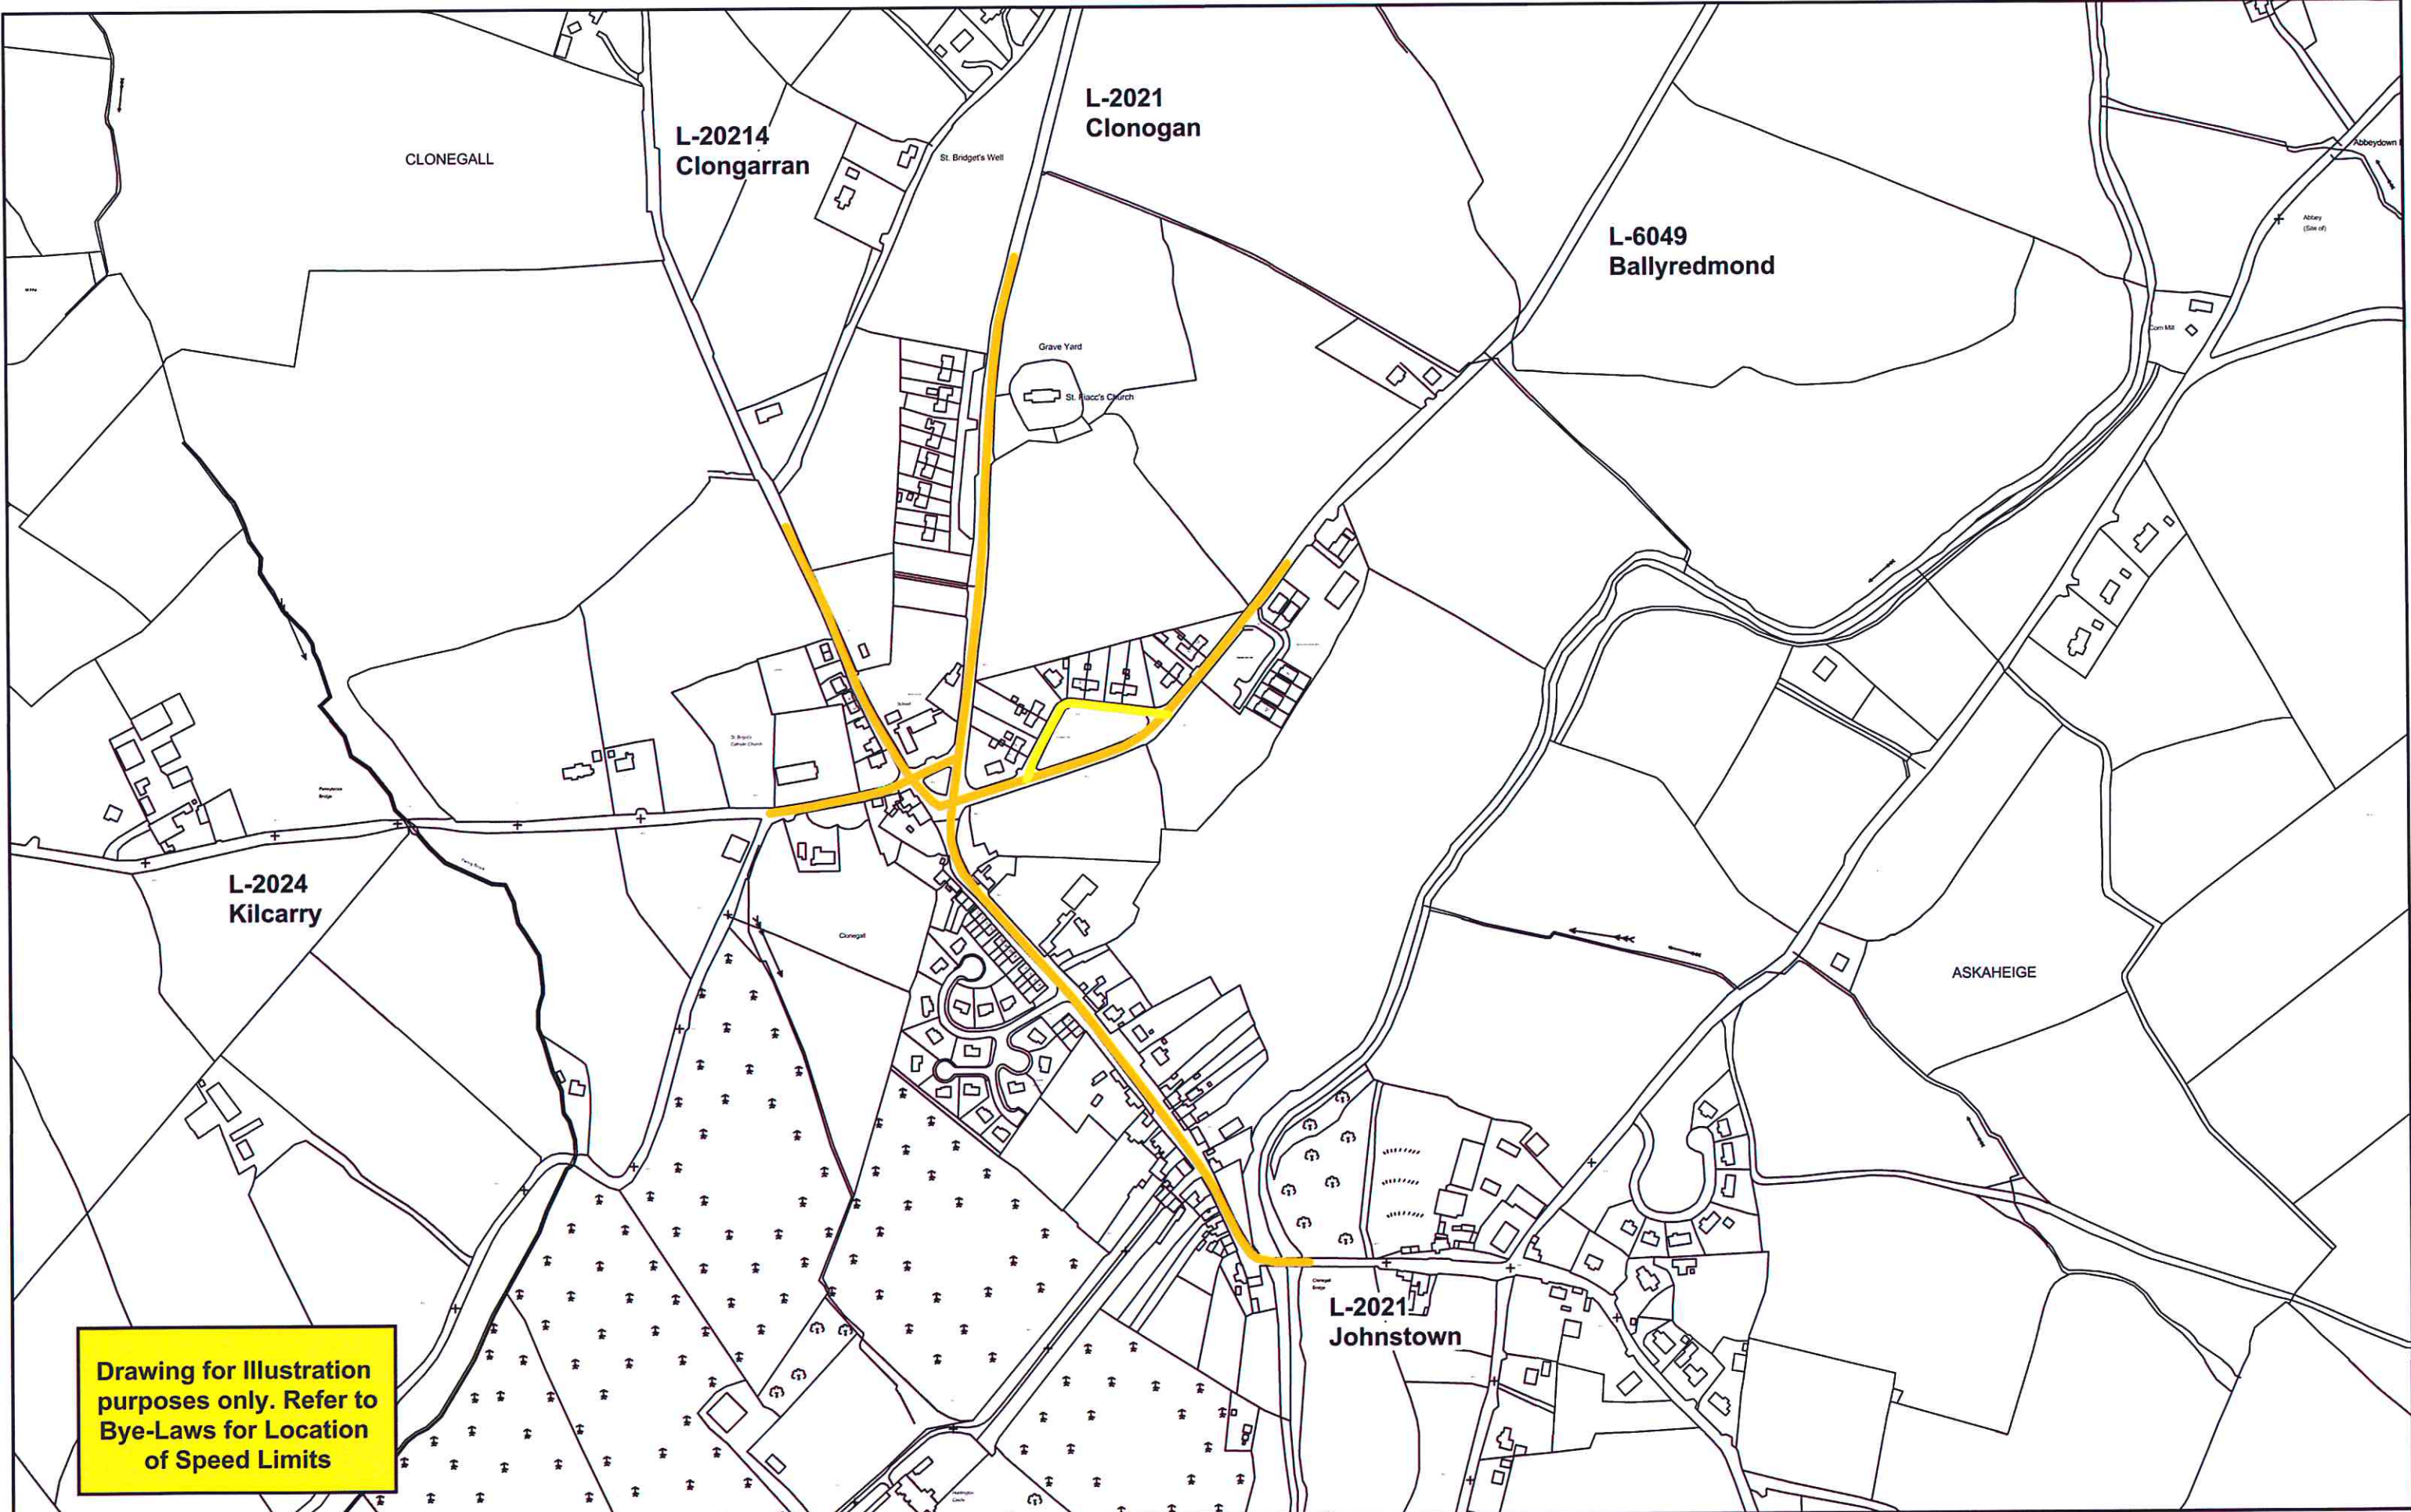

Drawing for Illustration purposes only. Refer to Bye-Laws for Location of Speed Limits

Carlow County Council Roads Department
County Hall
Athy Road
Carlow
Director of Services: Dan McInerney
Phone (059)9170300 Fax (059)9141503
Email: secretar@carlowcoco.ie

Drawing Legend				
20 Km/h	NONE	50 Km/h	100 Km/h	Built Up Area
30 Km/h		60 Km/h	120 Km/h	Speed Limit 50 Km / hr
40 Km/h		80 Km/h		

INCLUDES ORDANCE SURVEY DATA UNDER OSI LICENCE NUMBER CARLOWXXXX/XX/CCMA/CARLOW COUNTY COUNCIL
UNAUTHORISED REPRODUCTION INFRINGES OSI & GOVERNMENT OF IRELAND COPYRIGHT OSI 2018

County Carlow Road Traffic Special Speed Limit Bye-Laws 2018

Location		Clonegall	
District		Muine Bheag M.D.	
Scale	1/5000	Date	May 2018
DWG NO.	CW-SL-8	Revision