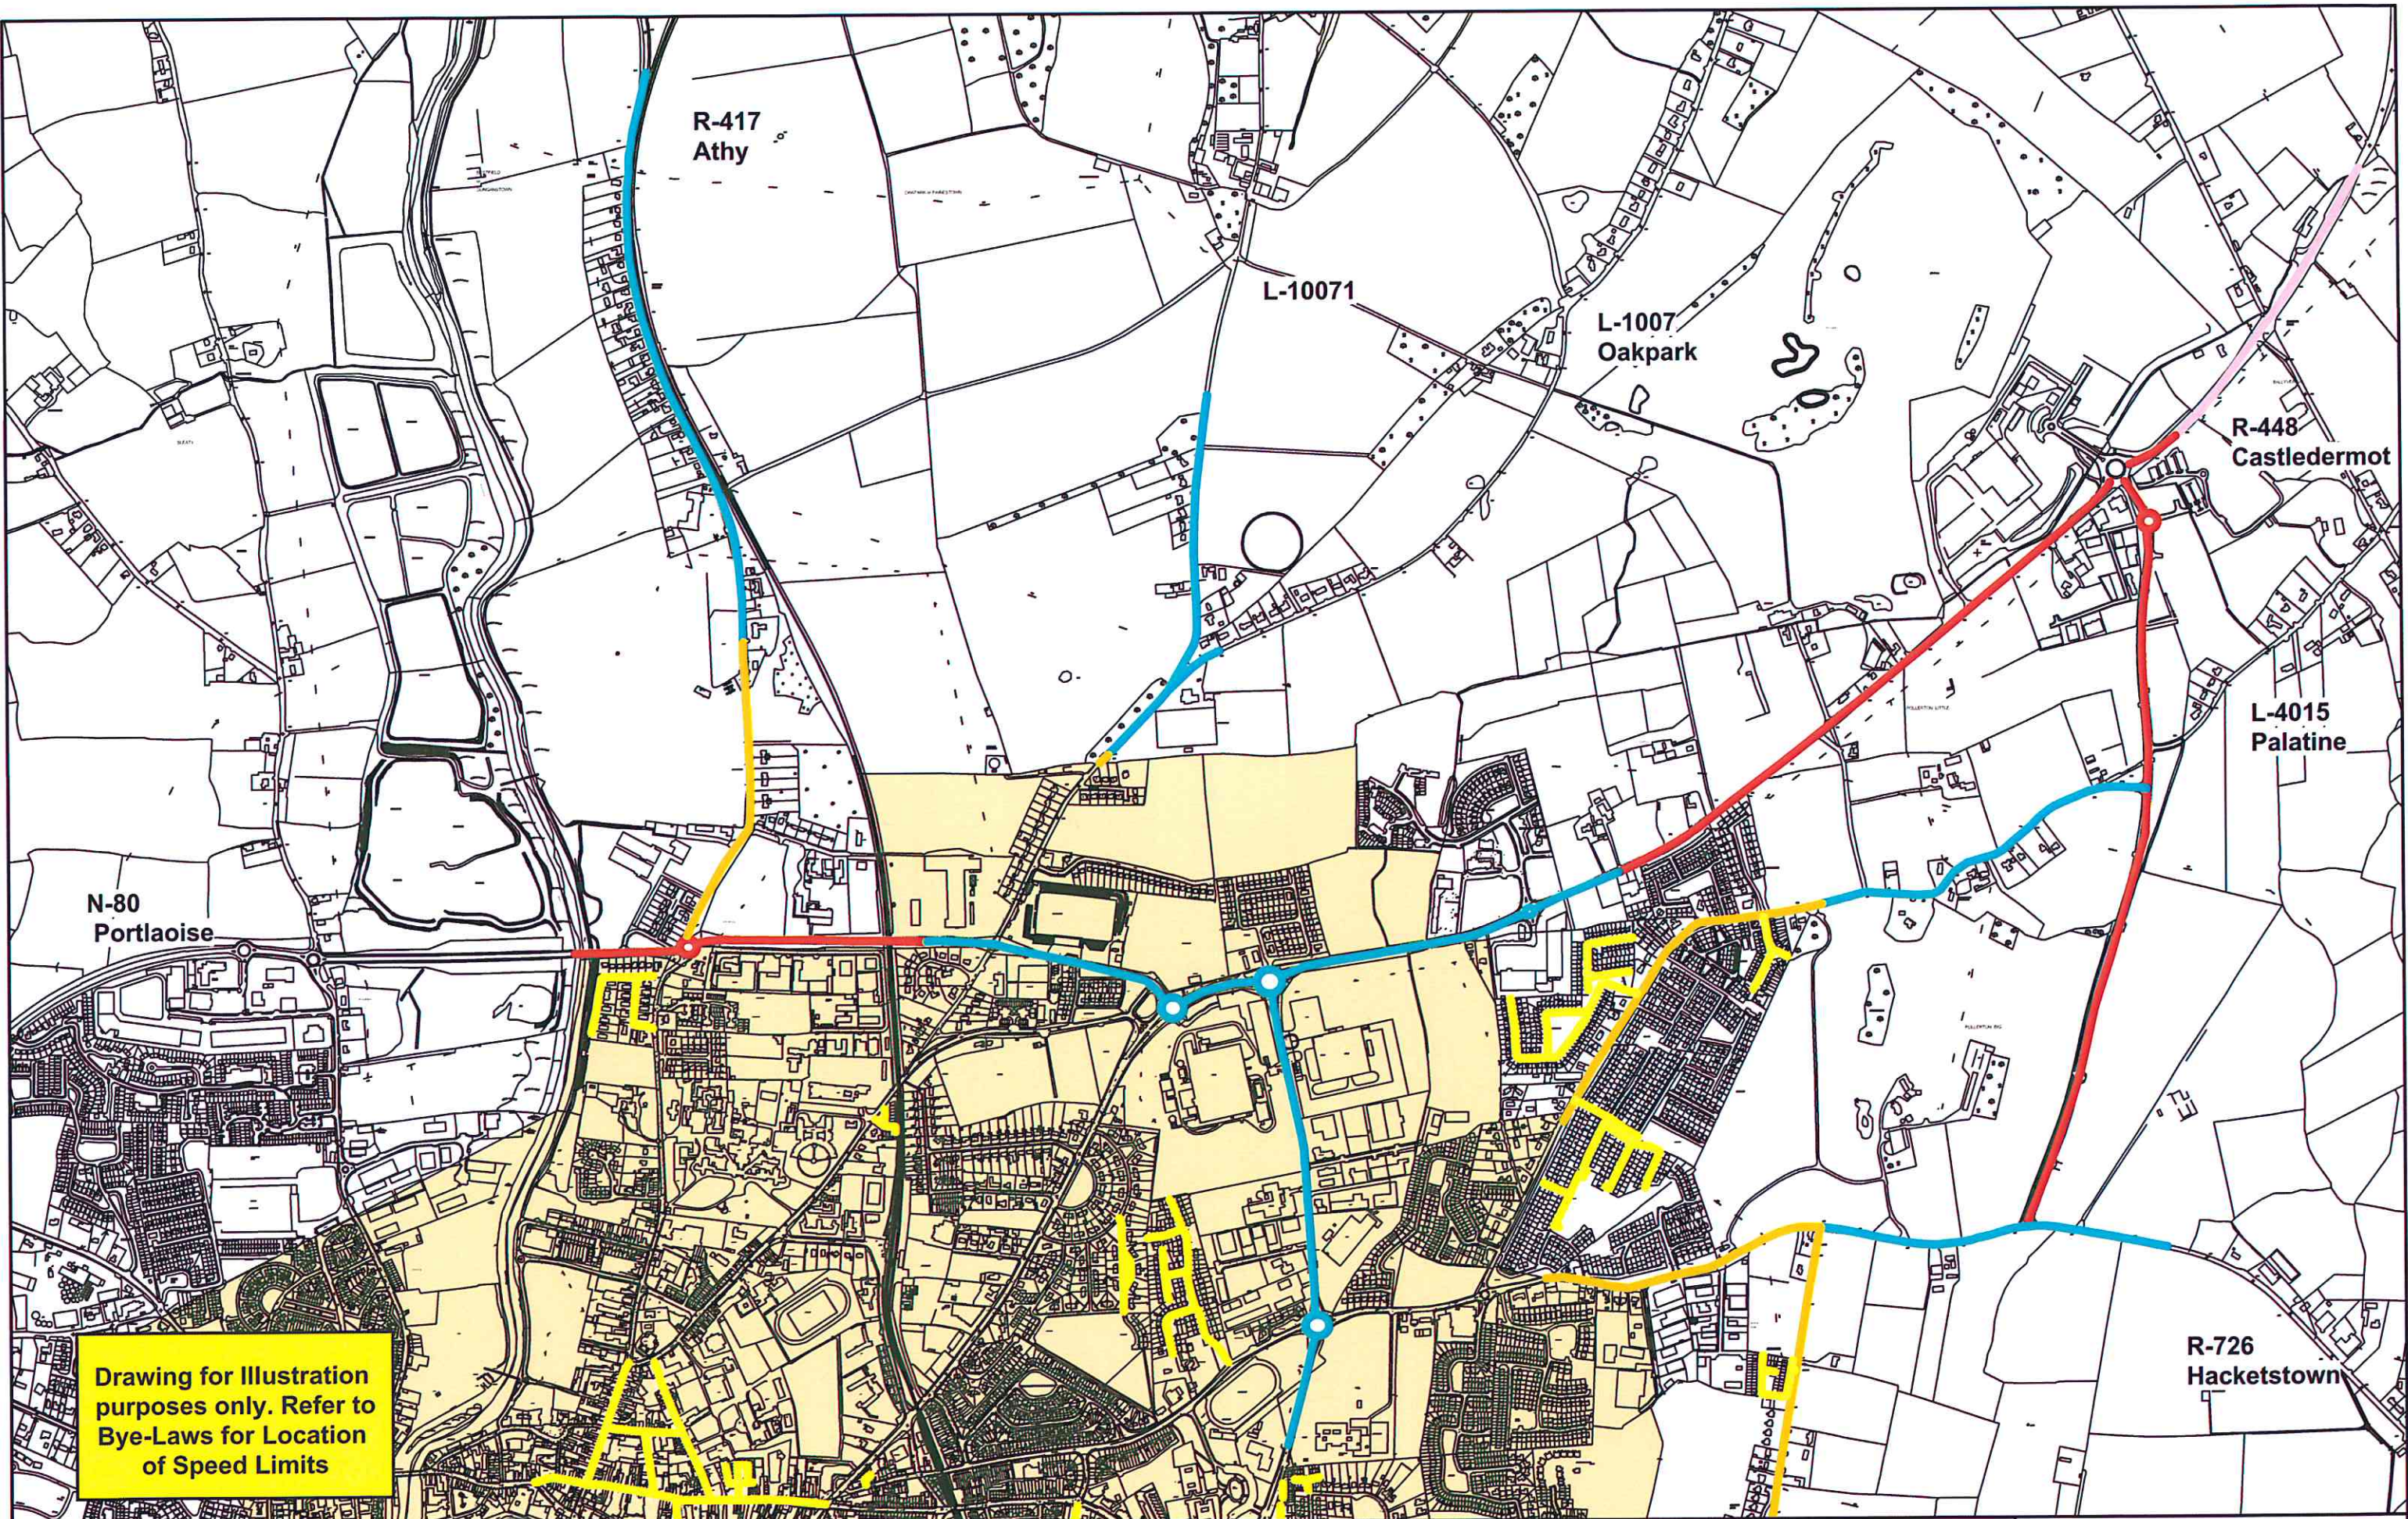

Drawing for Illustration purposes only. Refer to Bye-Laws for Location of Speed Limits

Carlow County Council Roads Department
County Hall
Athy Road
Carlow
Director of Services: Dan McInerney
Phone (059)9170300 Fax (059)9141503
Email: secretar@carlowcoco.ie

Drawing Legend

20 Km/h	NONE	50 Km/h		100 Km/h		Built Up Area	
30 Km/h		60 Km/h		120 Km/h		Speed Limit 50 Km/hr	
40 Km/h		80 Km/h					

INCLUDES ORDNANCE SURVEY DATA UNDER OSI LICENCE NUMBER CARLOWXXX/XX/CCMA/CARLOW COUNTY COUNCIL
UNAUTHORISED REPRODUCTION INFRINGES OSI & GOVERNMENT OF IRELAND COPYRIGHT OSI 2018

County Carlow Road Traffic Special Speed Limit Bye-Laws 2018

Location	Carlow 1 of 2	
District	Carlow M.D.	
Scale	1/12500	Date
DWG NO	CW-SL-50A	Revision
		May 2018