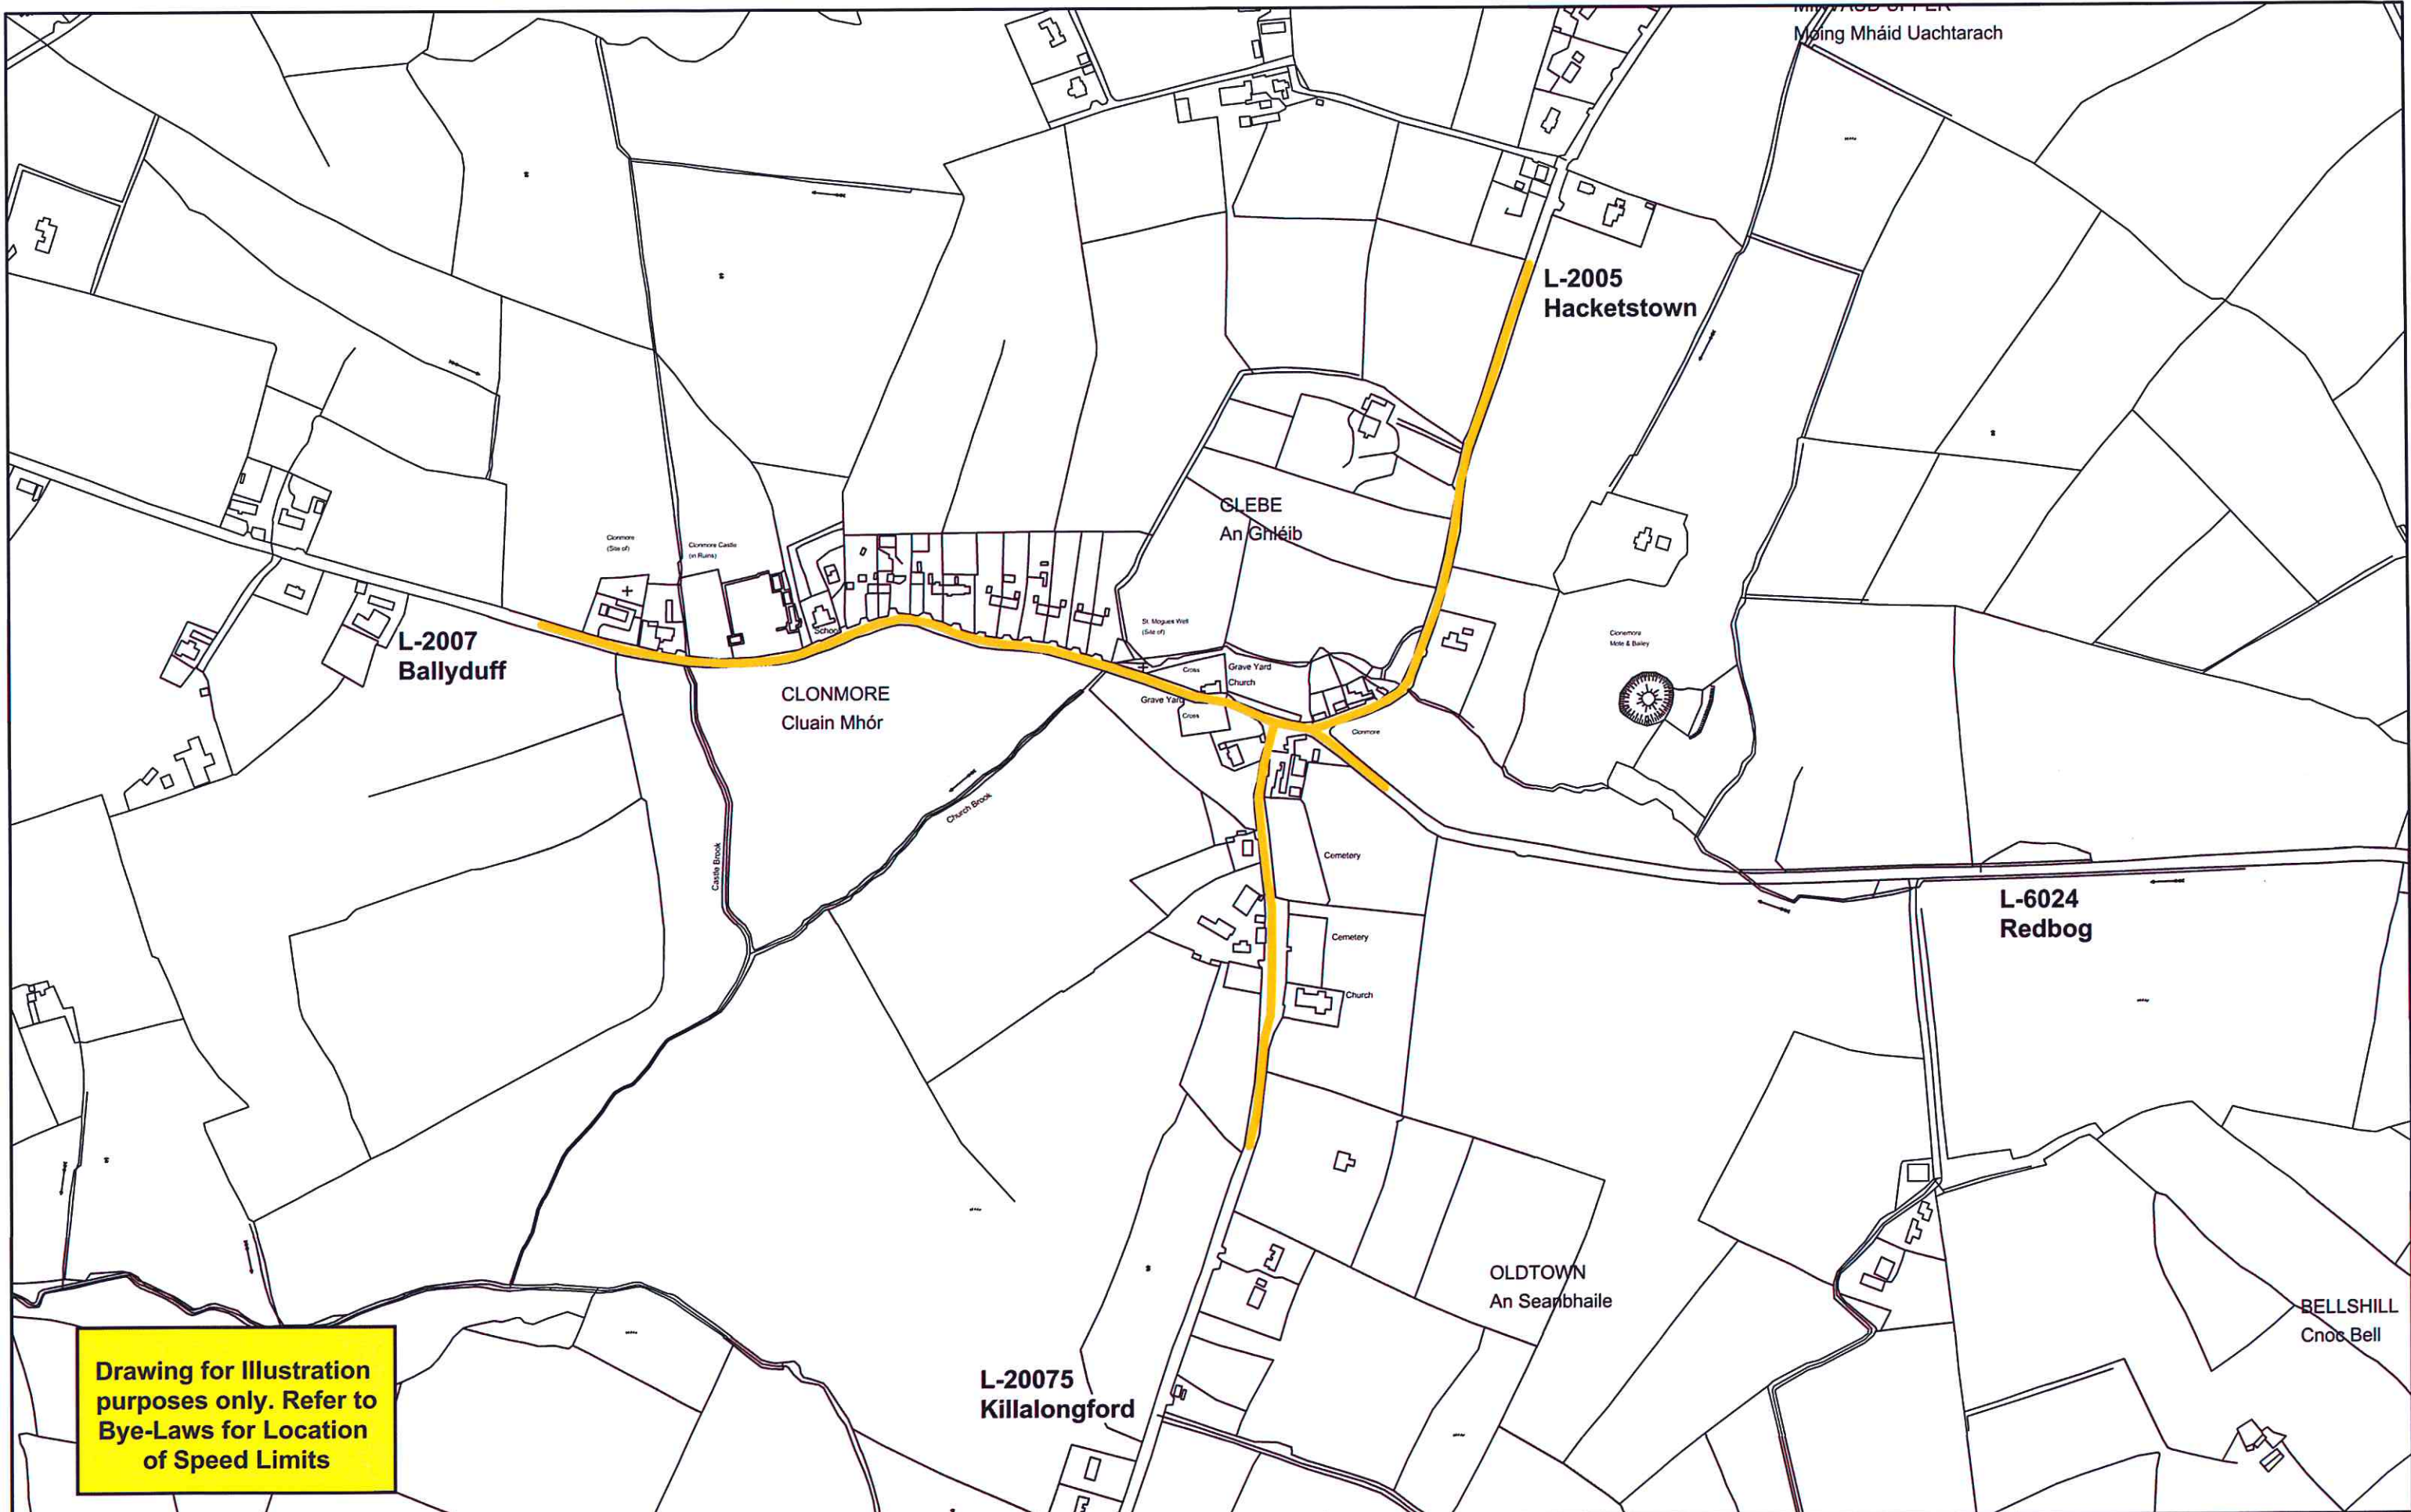

Drawing for Illustration purposes only. Refer to Bye-Laws for Location of Speed Limits

Carlow County Council Roads Department
County Hall
Athy Road
Carlow
Director of Services: Dan McInerney
Phone (059)9170300 Fax (059)9141503
Email: secretar@carlowcoco.ie

Drawing Legend			
20 Km/h	NONE	50 Km/h	100 Km/h
30 Km/h		60 Km/h	120 Km/h
40 Km/h		80 Km/h	
		Built Up Area Speed Limit 50 Km / hr	

INCLUDES ORDANCE SURVEY DATA UNDER OSI LICENCE NUMBER CARLOWXXXXXX/CCMA/CARLOW COUNTY COUNCIL
UNAUTHORISED REPRODUCTION INFRINGES OSI & GOVERNMENT OF IRELAND COPYRIGHT OSI 2018

County Carlow Road Traffic Special Speed Limit Bye-Laws 2018

Location		Clonmore	
District		Carlow M.D.	
Scale	1/5000	Date	May 2018
DWG NO.	CW-SL-9	Revision