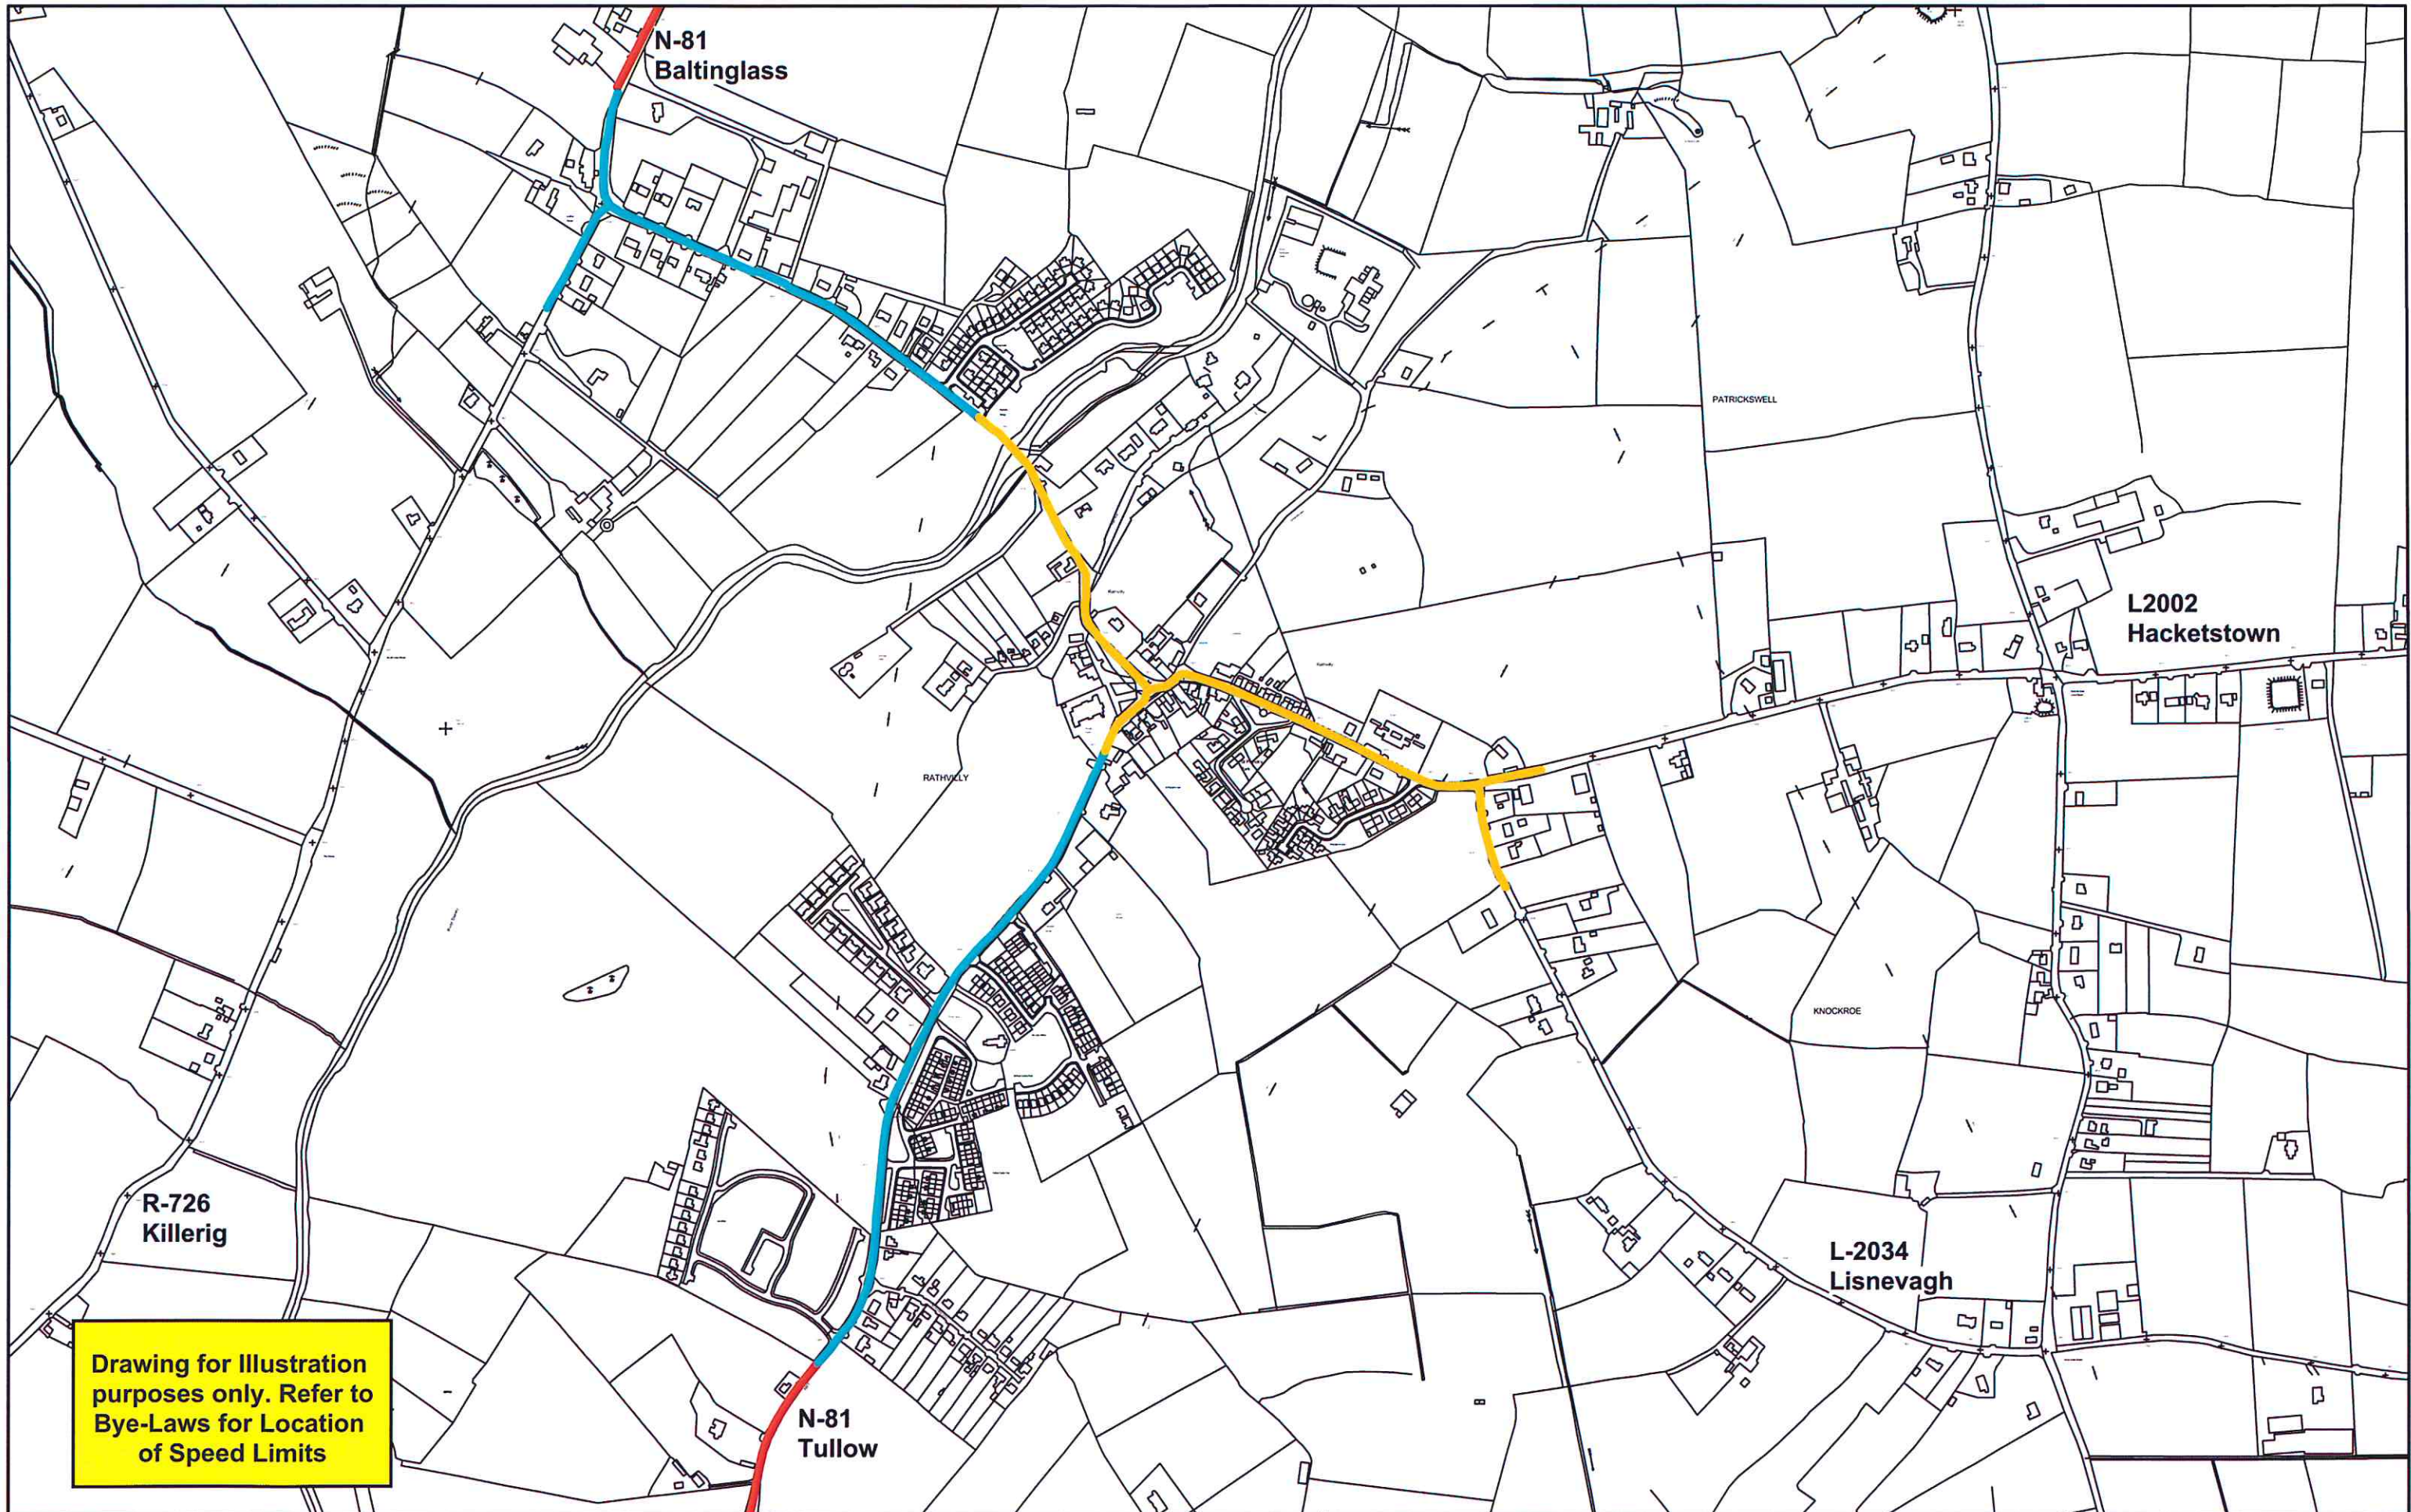

Drawing for Illustration purposes only. Refer to Bye-Laws for Location of Speed Limits

Carlow County Council Roads Department
County Hall
Athy Road
Carlow
Director of Services: Dan McInerney
Phone (059)9170300 Fax (059)9141503
Email: secretar@carlowcoco.ie

Drawing Legend			
20 Km/h NONE	50 Km/h	100 Km/h	Built Up Area Speed Limit 50 Km / hr
30 Km/h	60 Km/h	120 Km/h	
40 Km/h	80 Km/h		

INCLUDES ORDNANCE SURVEY DATA UNDER OSI LICENCE NUMBER CARLOWXXXX/XX/CCMA/CARLOW COUNTY COUNCIL
UNAUTHORISED REPRODUCTION INFRINGES OSI & GOVERNMENT OF IRELAND COPYRIGHT OSI 2018

County Carlow Road Traffic Special Speed Limit Bye-Laws 2018

Location	Rathvilly	
District	Carlow M.D.	
Scale	1/7500	Date May 2018
DWG NO.	CW-SL-30	Revision