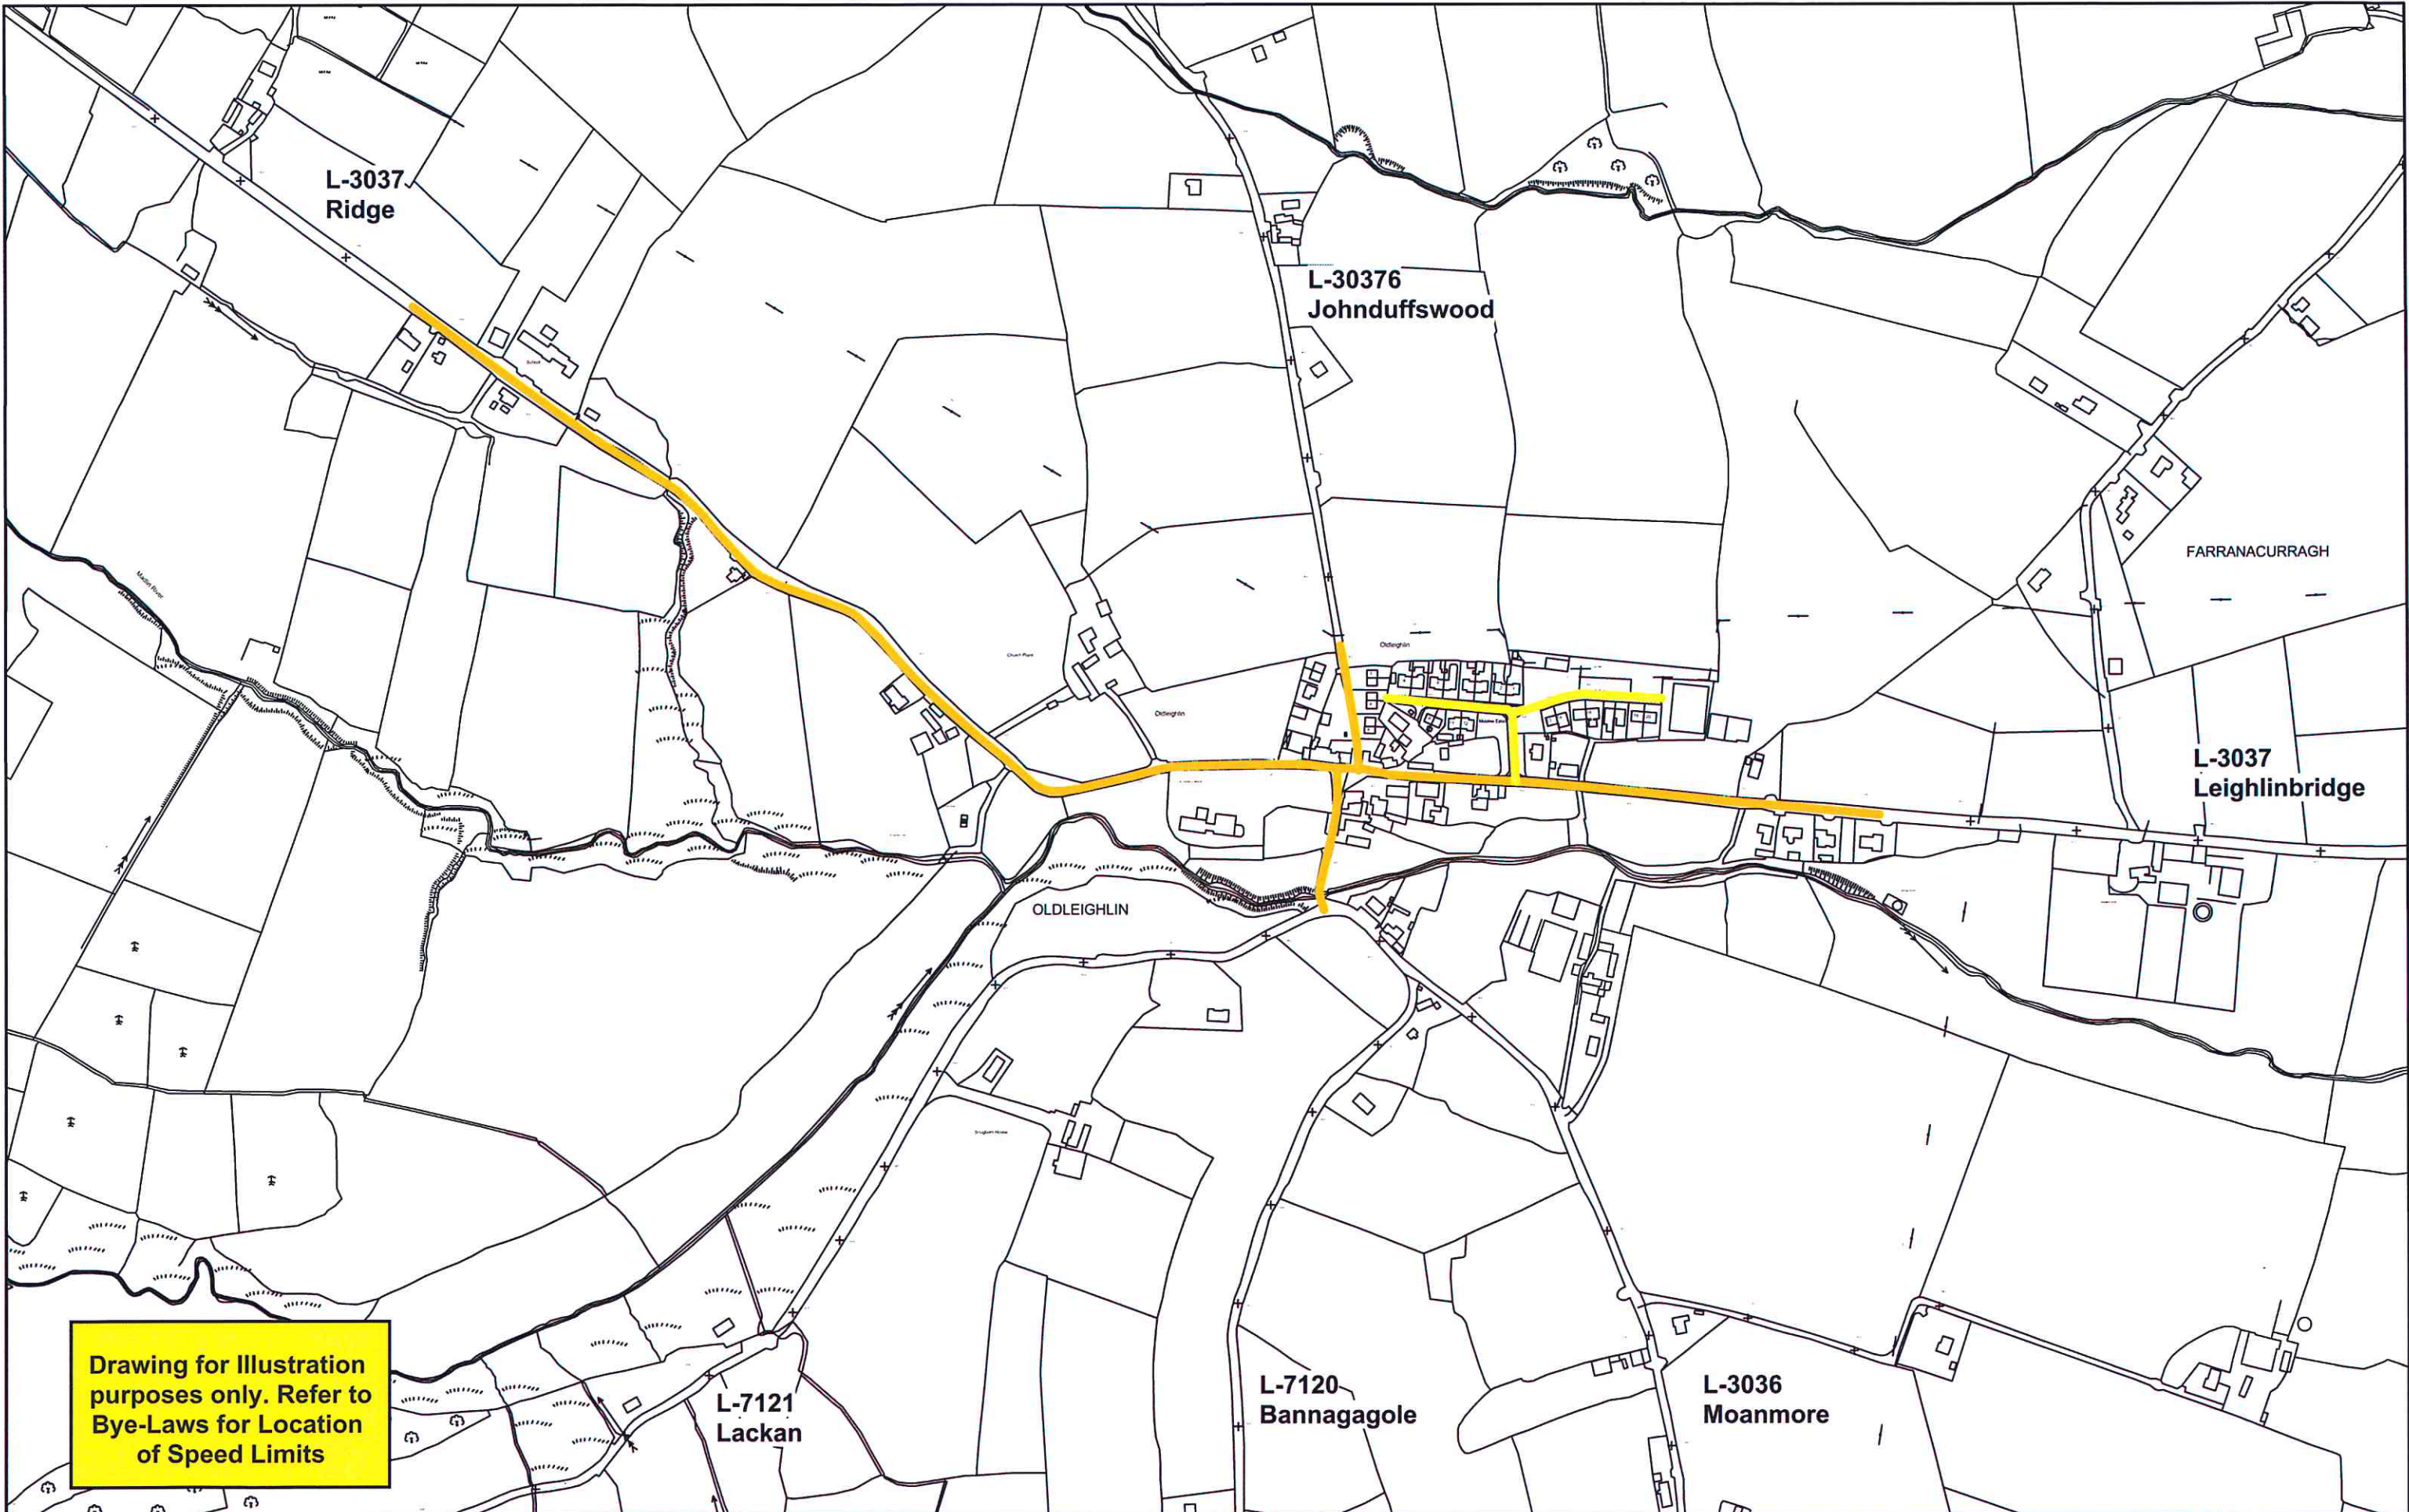

Drawing for illustration purposes only. Refer to Bye-Laws for Location of Speed Limits

Carlow County Council Roads Department
County Hall
Athy Road
Carlow
Director of Services: Dan McInerney
Phone (059)9170300 Fax (059)9141503
Email: secretar@carlowcoco.ie

Drawing Legend

20 Km/h	NONE	50 Km/h		100 Km/h		Built Up Area	
30 Km/h		60 Km/h		120 Km/h		Speed Limit 50 Km / hr	
40 Km/h		80 Km/h					

INCLUDES ORDNANCE SURVEY DATA UNDER OSI LICENCE NUMBER CARLOWXXX/XX/CCMA/CARLOW COUNTY COUNCIL
UNAUTHORISED REPRODUCTION INFRINGES OSI & GOVERNMENT OF IRELAND COPYRIGHT OSI 2018

**County Carlow Road
Traffic Special Speed
Limit Bye-Laws 2018**

Location	Old Leighlin	
District	Muine Bheag M.D.	
Scale	1/5000	Date
DWG NO.	CW-SL-25	Revision
		May 2018