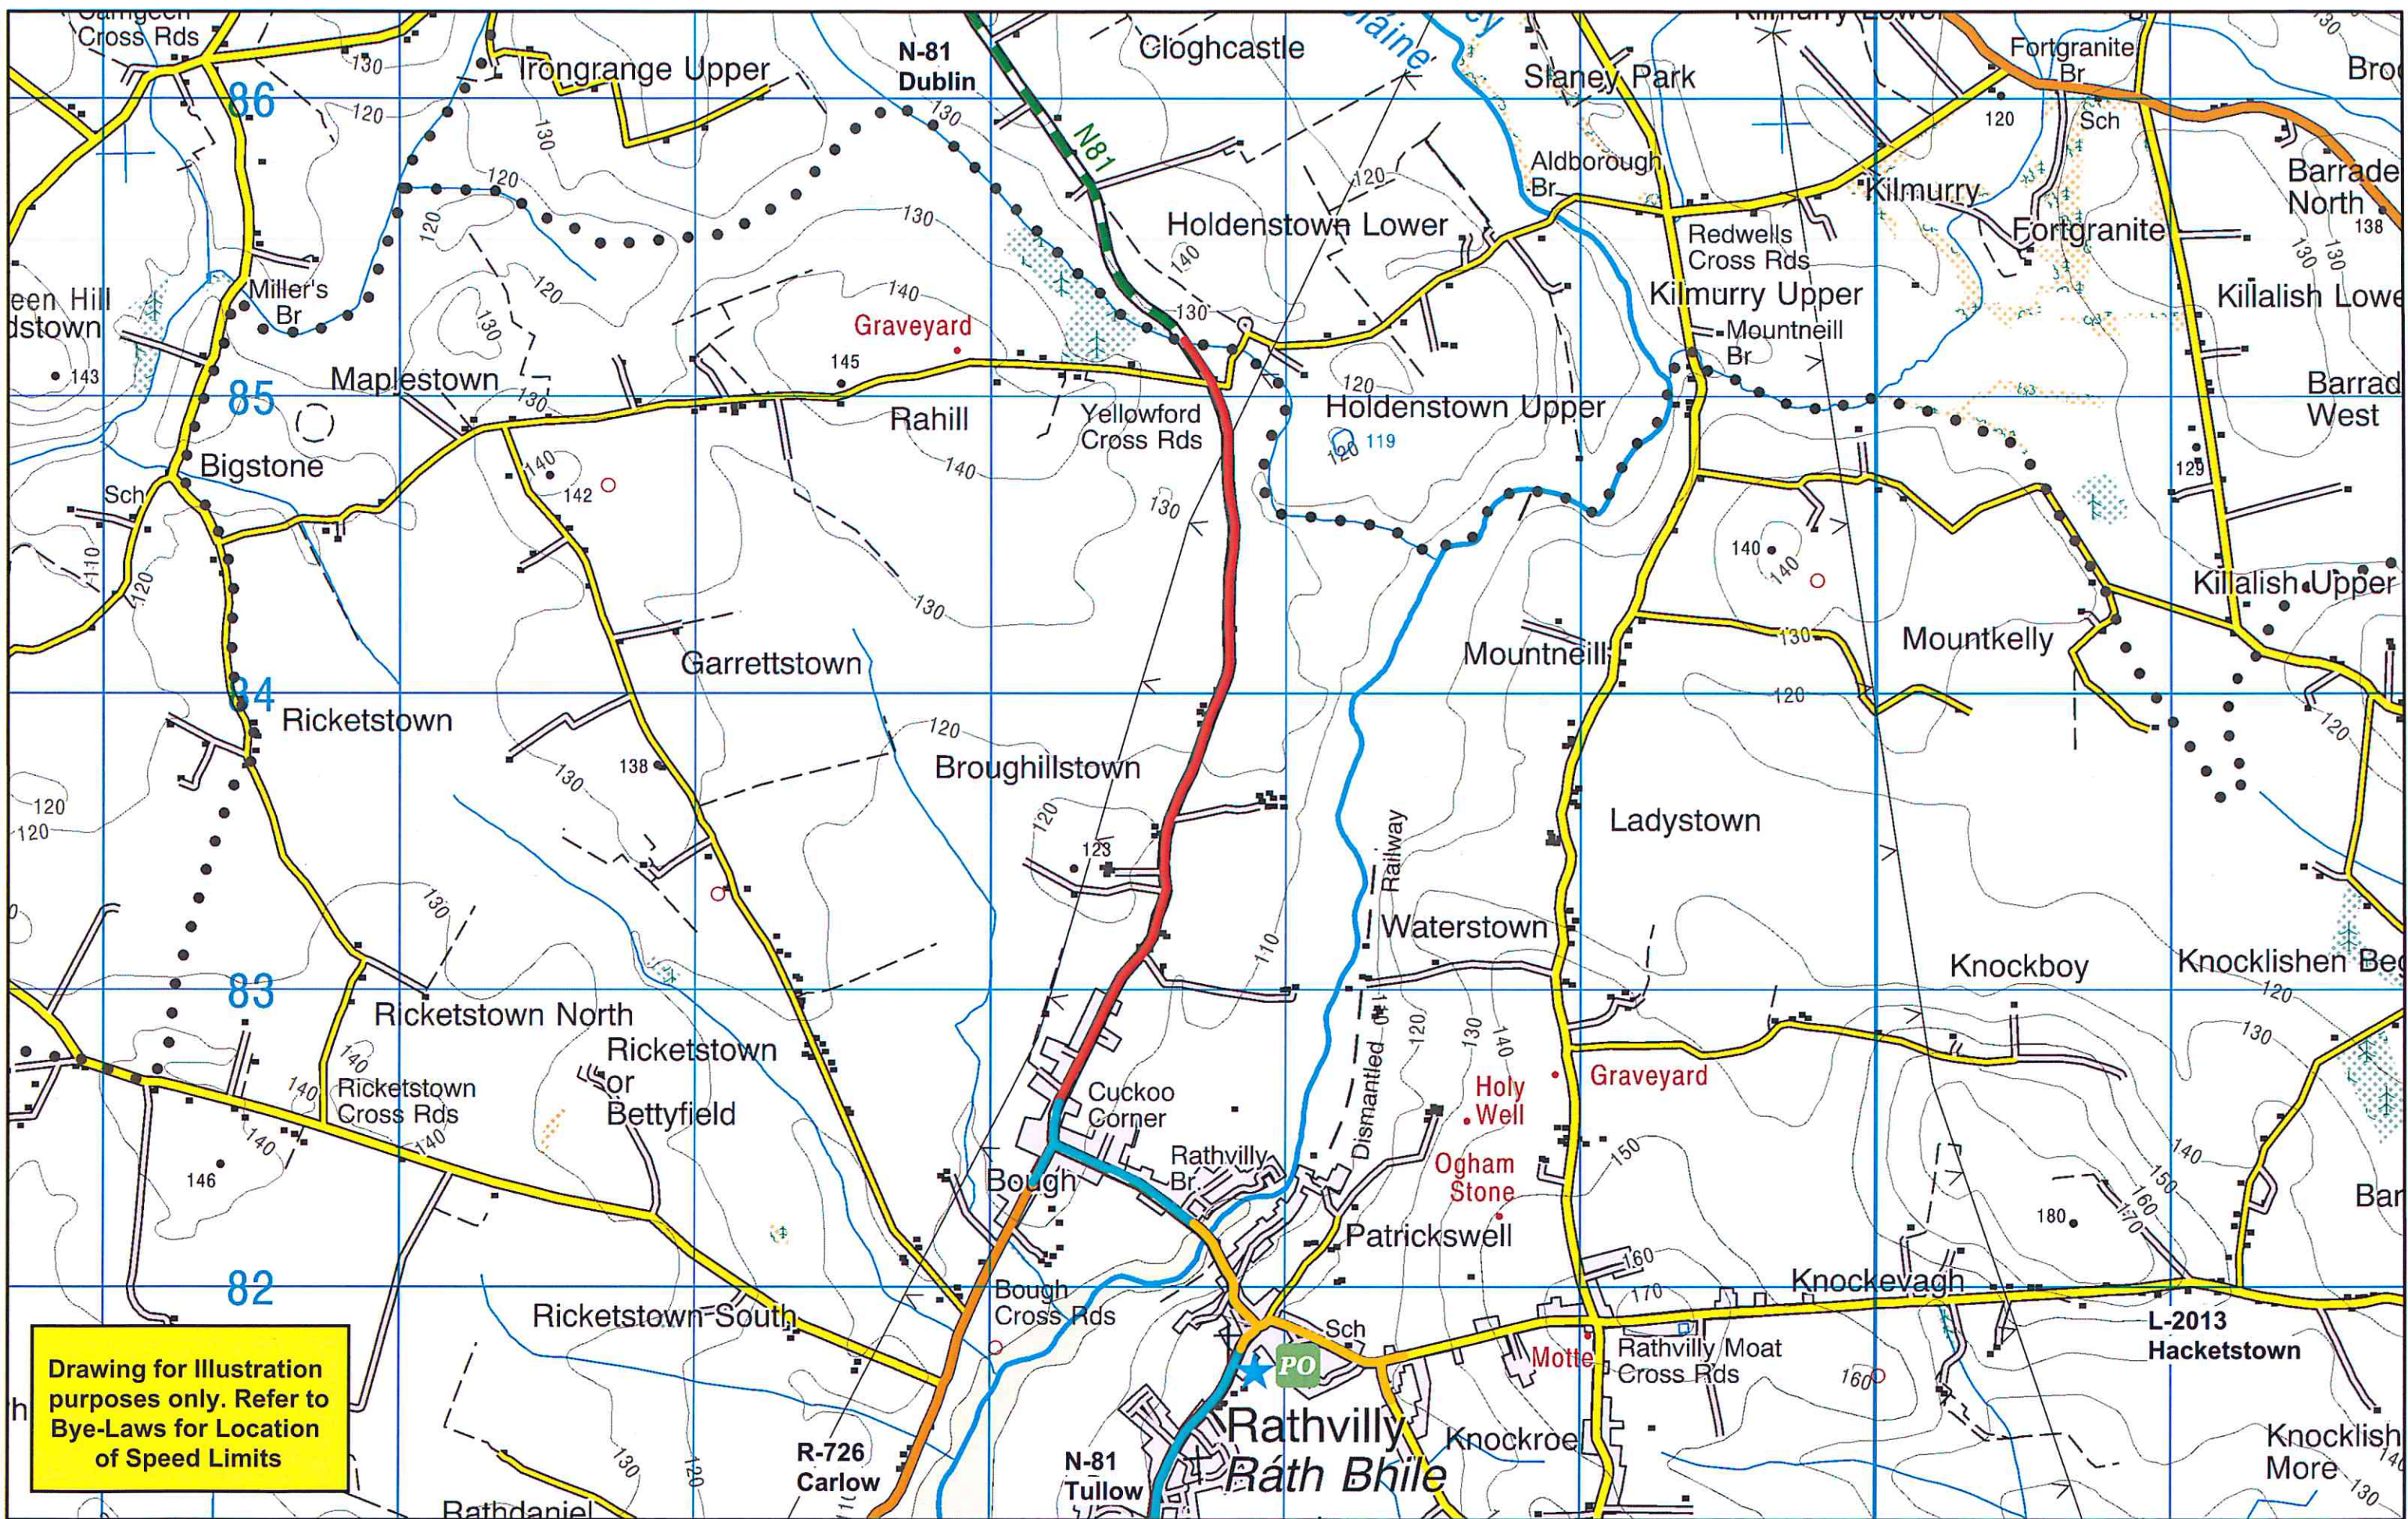

Drawing for illustration purposes only. Refer to Bye-Laws for Location of Speed Limits

Carlow County Council Roads Department
County Hall
Athy Road
Carlow
Director of Services: Dan McInerney
Phone (059)9170300 Fax (059)9141503
Email: secretar@carlowcoco.ie

Drawing Legend	
20 Km/h	NONE
30 Km/h	
40 Km/h	
50 Km/h	
60 Km/h	
80 Km/h	
100 Km/h	
120 Km/h	
Built Up Area	
Speed Limit 50 Km / hr	

INCLUDES ORDNANCE SURVEY DATA UNDER OSI LICENCE NUMBER CARLOWXXXX/XX/CCMA/CARLOW COUNTY COUNCIL
UNAUTHORISED REPRODUCTION INFRINGES OSI & GOVERNMENT OF IRELAND COPYRIGHT OSI 2018

County Carlow Road Traffic Special Speed Limit Bye-Laws 2018

Location	N-81 Rathvilly - Wicklow Co. Bds	
District	Carlow M.D.	
Scale	1/20,000	Date
DWG NO.	CW-SL-42	Revision
		May 2018