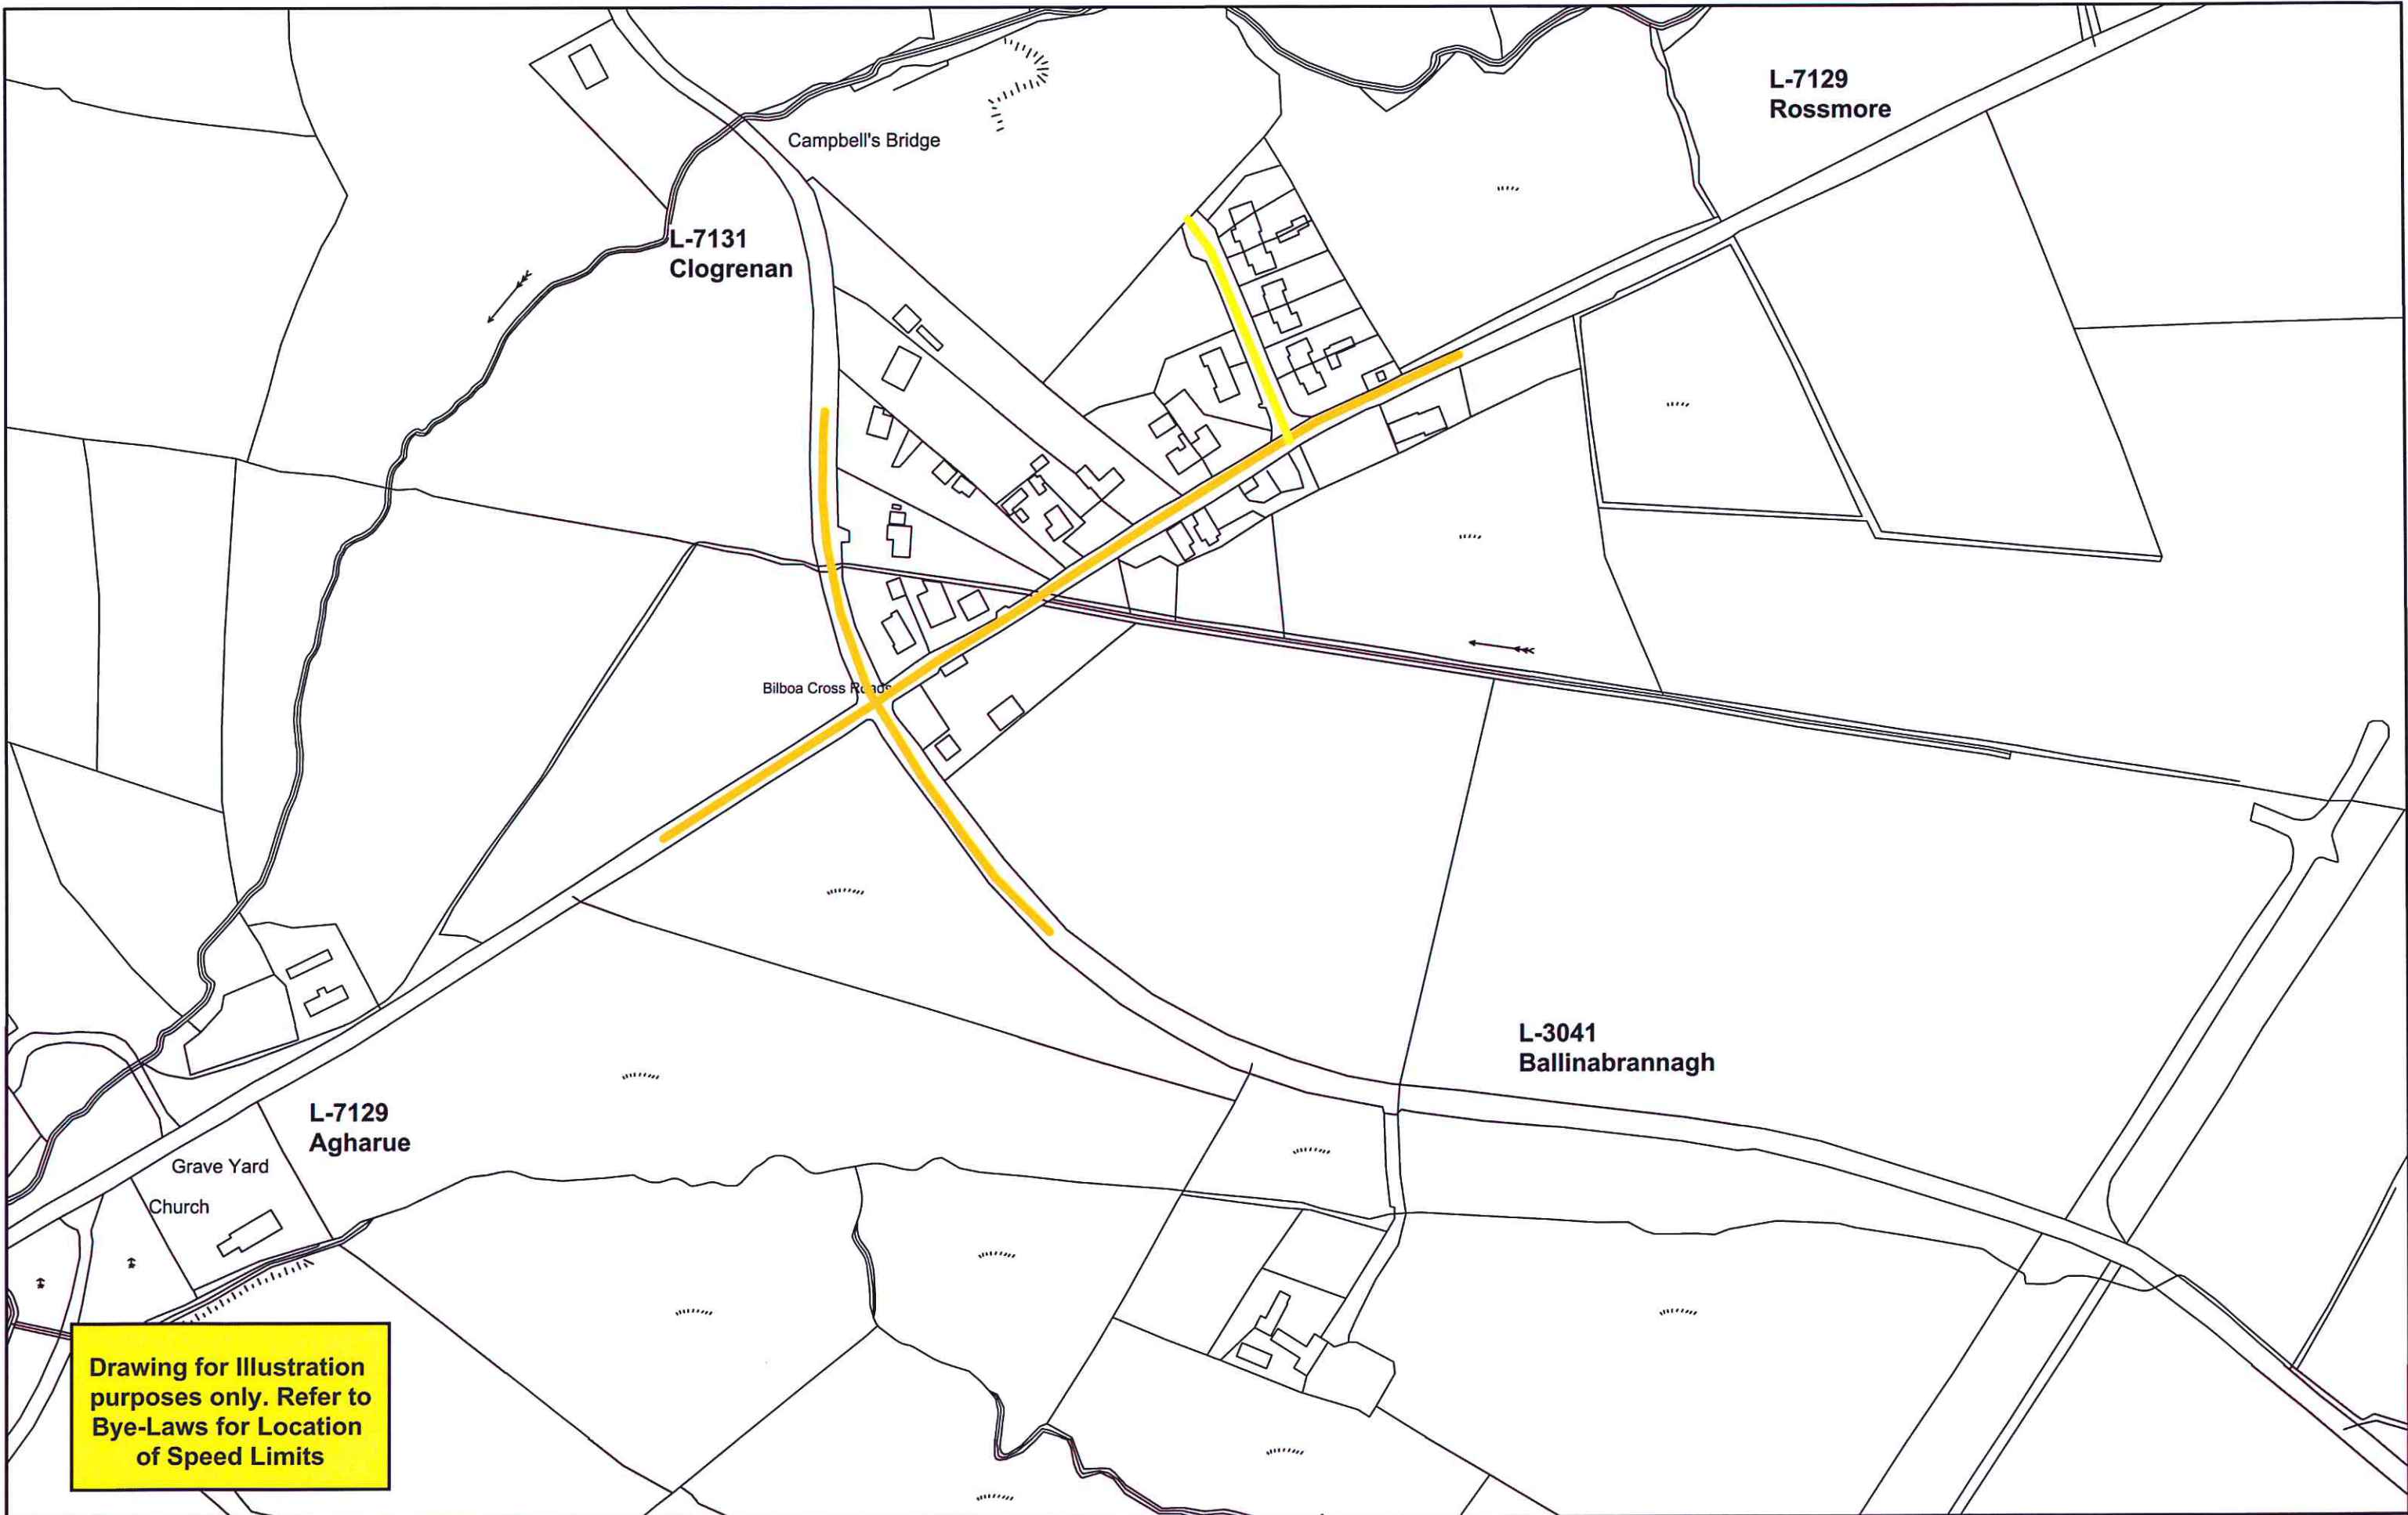

Drawing for Illustration purposes only. Refer to Bye-Laws for Location of Speed Limits

Carlow County Council Roads Department
County Hall
Athy Road
Carlow
Director of Services: Dan McInerney
Phone (059)9170300 Fax (059)9141503
Email: secretar@carlowcoco.ie

Drawing Legend			
20 Km/h	NONE	50 Km/h	100 Km/h
30 Km/h		60 Km/h	120 Km/h
40 Km/h		80 Km/h	
		Built Up Area Speed Limit 50 Km / hr	

INCLUDES ORDNANCE SURVEY DATA UNDER OSI LICENCE NUMBER CARLOWXXXXXX/CCMA/CARLOW COUNTY COUNCIL
UNAUTHORISED REPRODUCTION INFRINGES OSI & GOVERNMENT OF IRELAND COPYRIGHT OSI 2018

County Carlow Road Traffic Special Speed Limit Bye-Laws 2018

Location		Bilboa	
District		Muine Bheag M.D.	
Scale	1/2500	Date	May 2018
DWG NO.	CW-SL-5	Revision