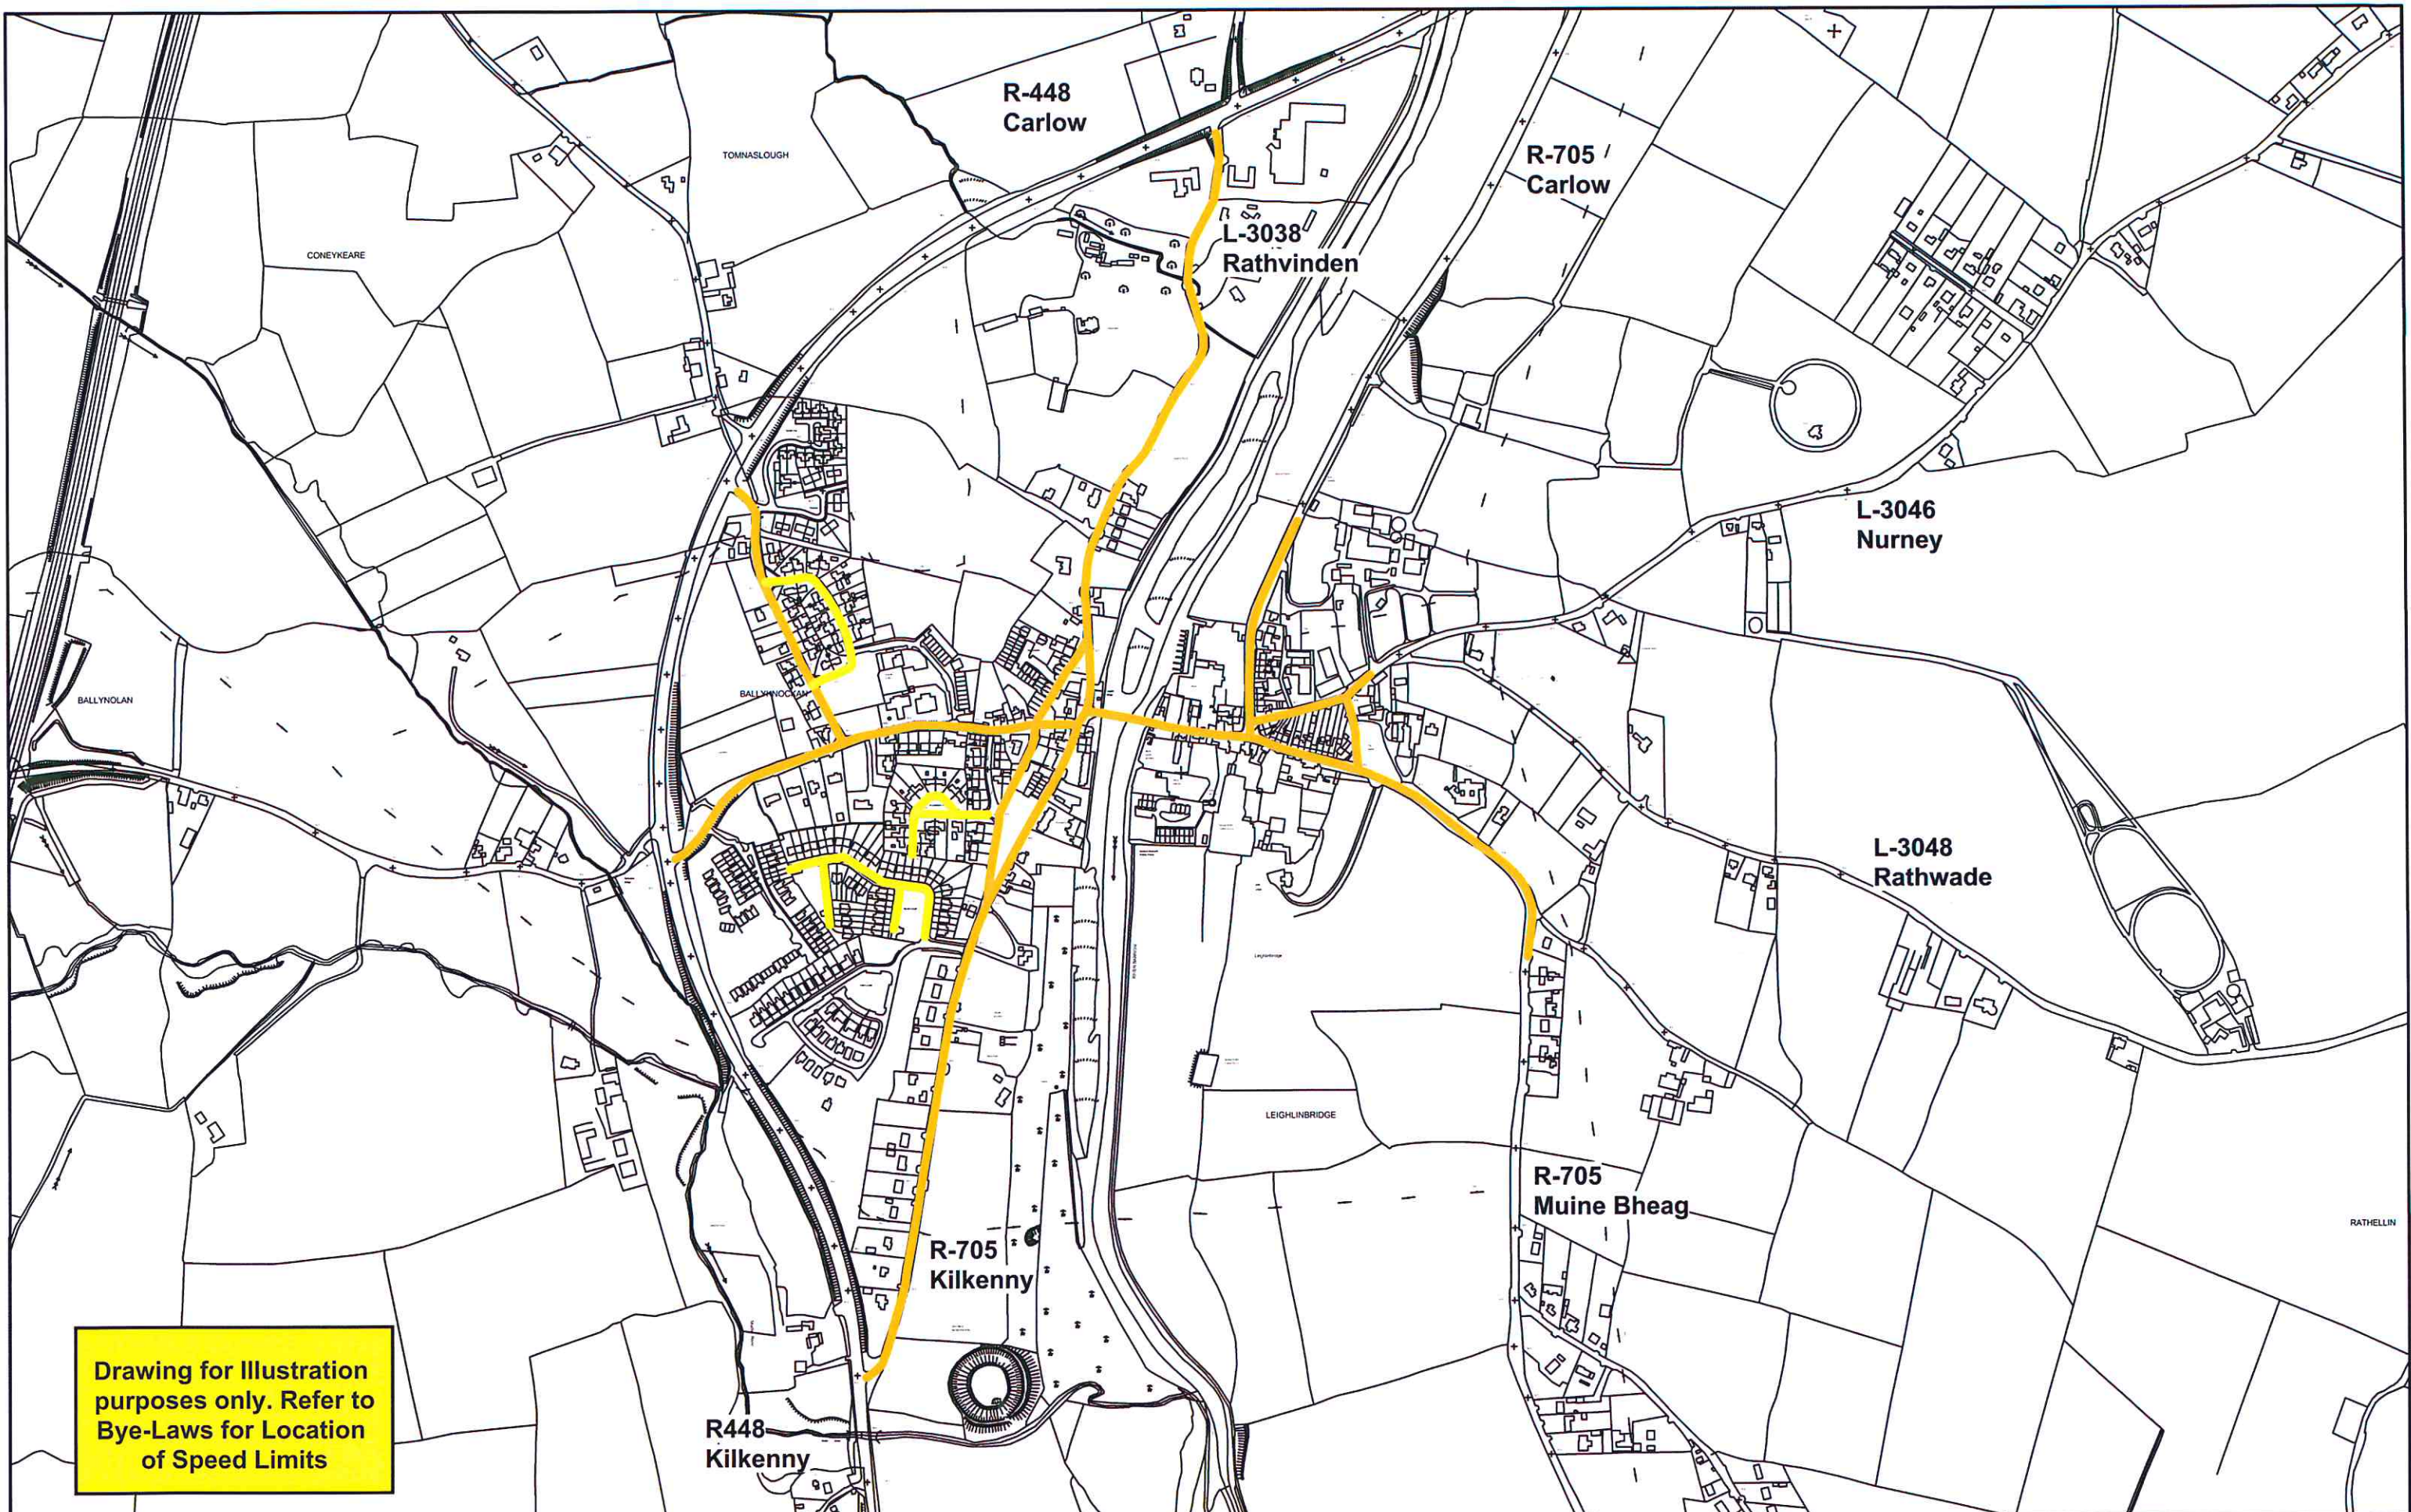

Drawing for illustration purposes only. Refer to Bye-Laws for Location of Speed Limits

Carlow County Council Roads Department
County Hall
Athy Road
Carlow
Director of Services: Dan McInerney
Phone (059)9170300 Fax (059)9141503
Email: secretar@carlowcoco.ie

Drawing Legend					
20 Km/h	NONE	50 Km/h	100 Km/h	Built Up Area	Speed Limit 50 Km / hr
30 Km/h		60 Km/h	120 Km/h		
40 Km/h		80 Km/h			

INCLUDES ORDNANCE SURVEY DATA UNDER OSI LICENCE NUMBER CARLOWXXXXXX/CCMA/CARLOW COUNTY COUNCIL
UNAUTHORISED REPRODUCTION INFRINGES OSI & GOVERNMENT OF IRELAND COPYRIGHT OSI 2018

County Carlow Road Traffic Special Speed Limit Bye-Laws 2018

Location		Leighlinbridge	
District		Muine Bheag M.D.	
Scale	1/7500	Date	May 2018
DWG NO.	CW-SL-19	Revision