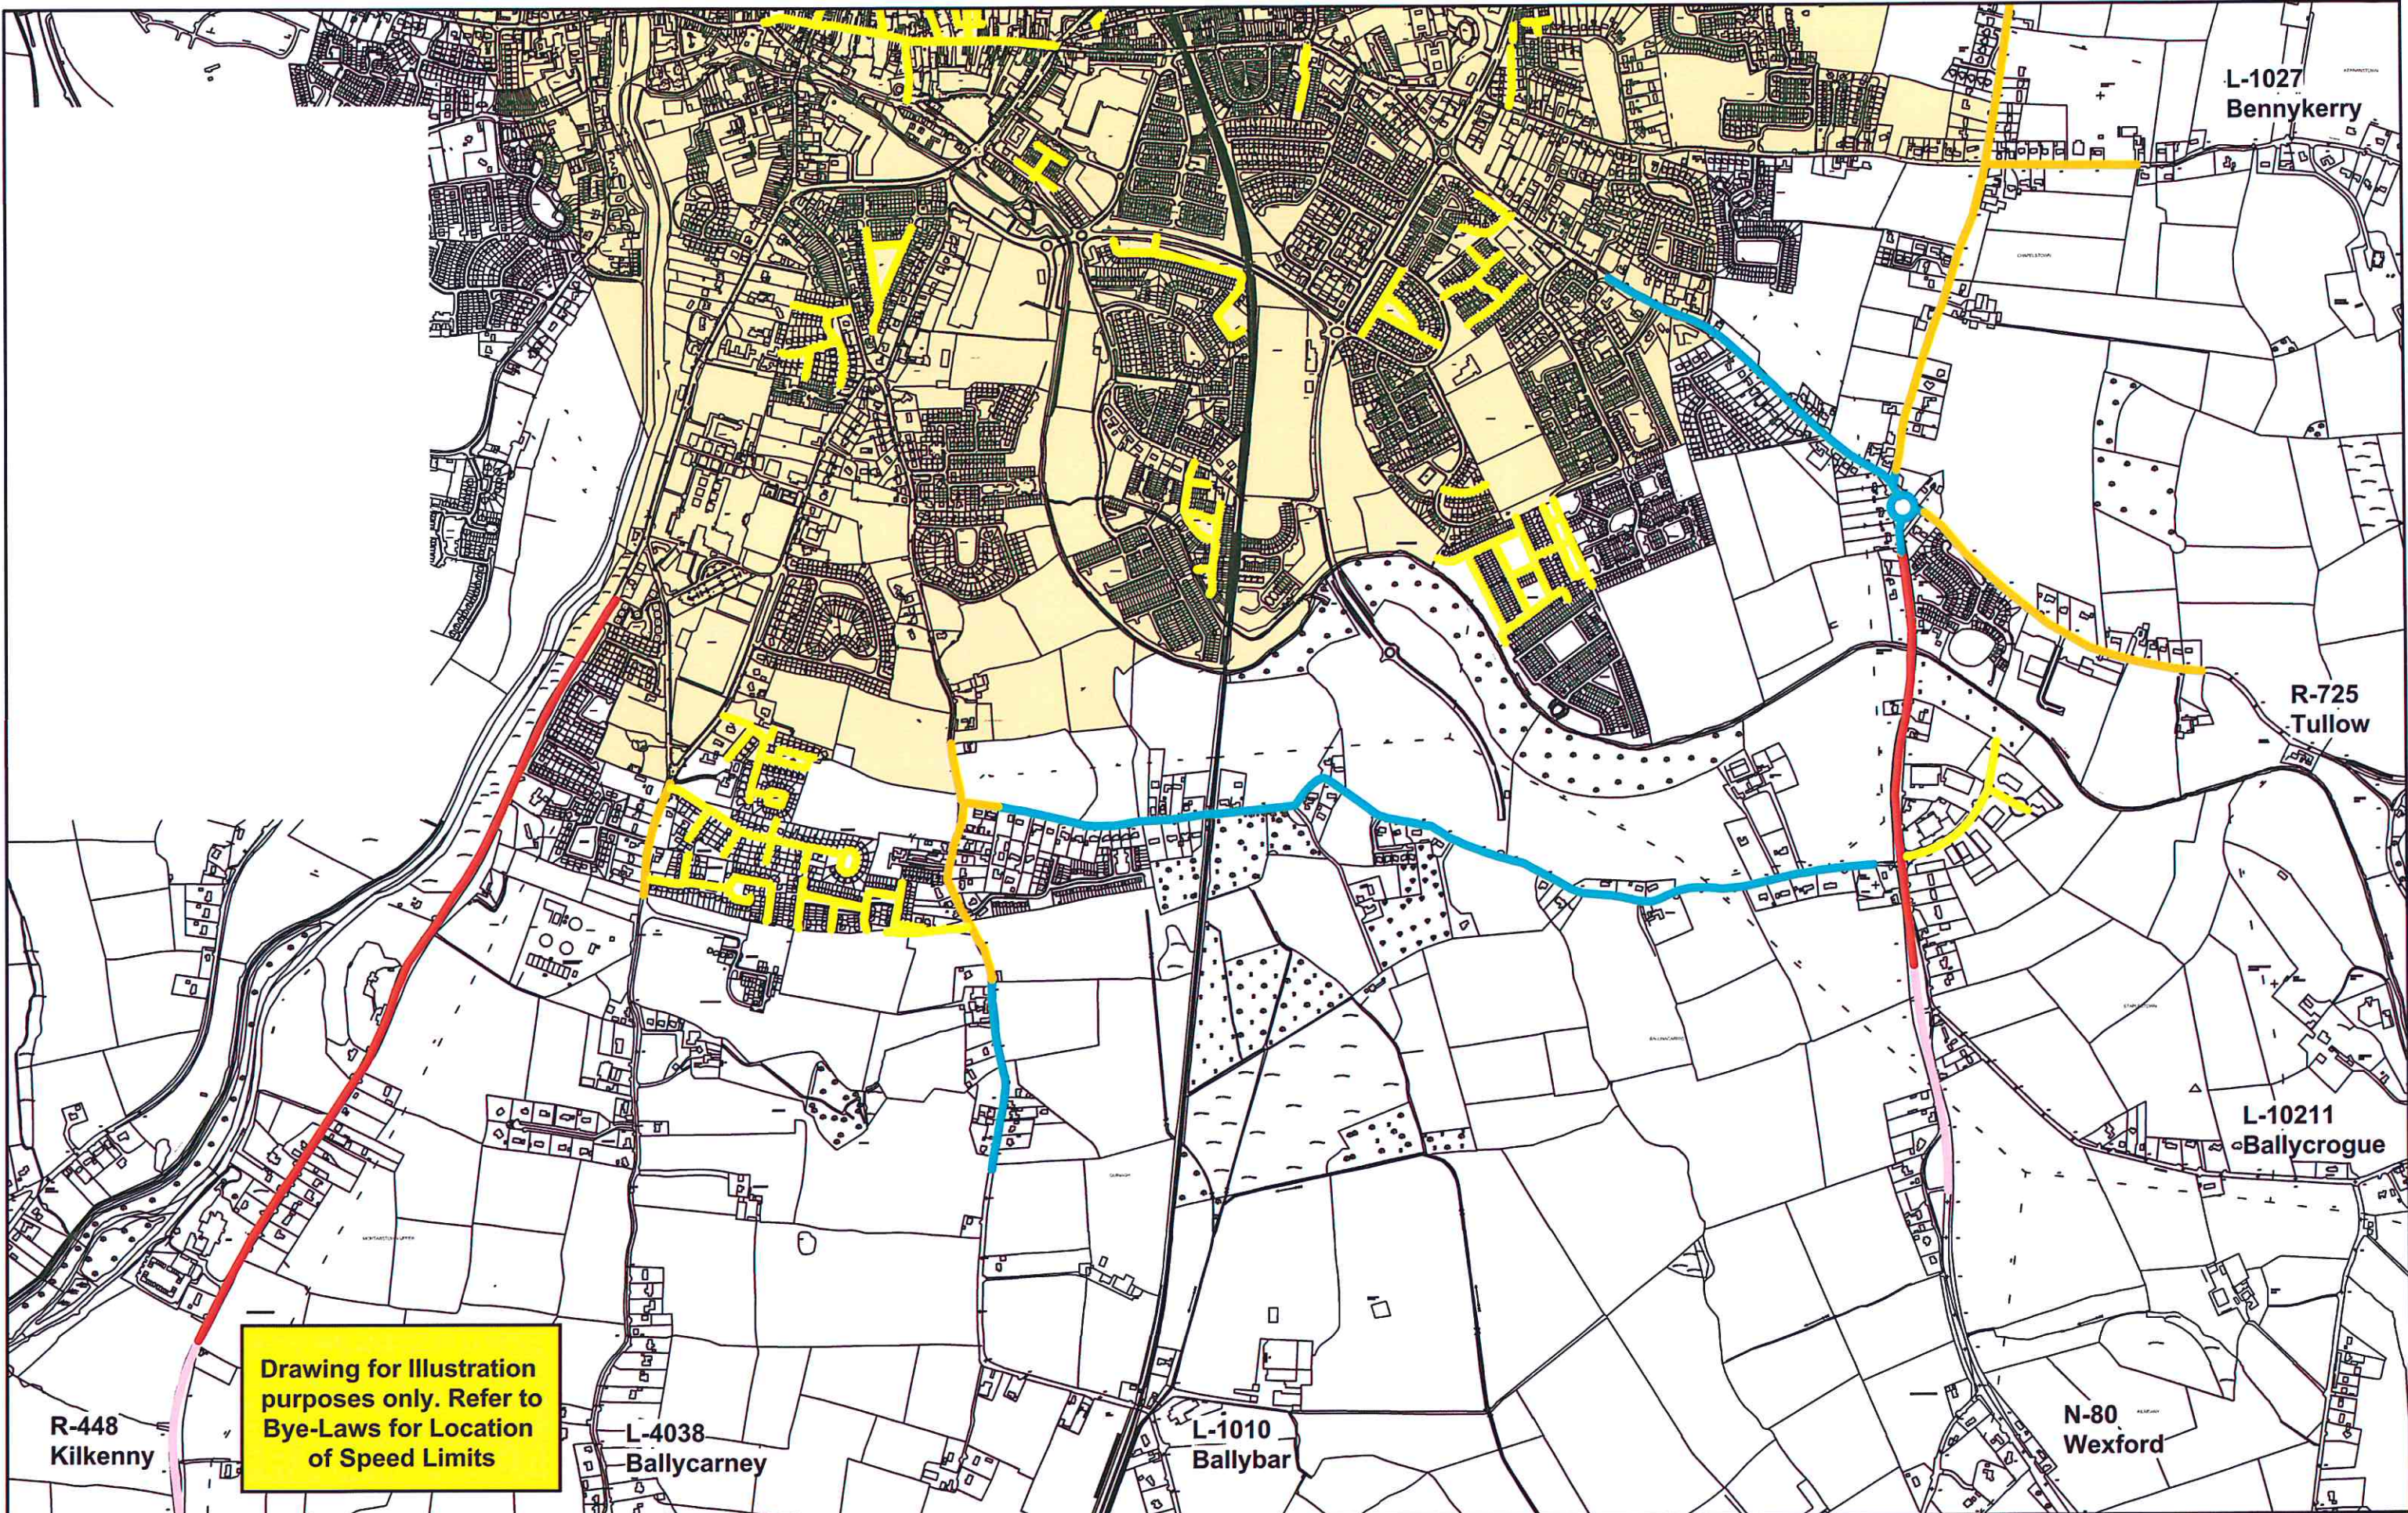

Drawing for Illustration purposes only. Refer to Bye-Laws for Location of Speed Limits

Carlow County Council Roads Department
County Hall
Athy Road
Carlow
Director of Services: Dan McInerney
Phone (059)9170300 Fax (059)9141503
Email: secretar@carlowcoco.ie

Drawing Legend

20 Km/h	NONE	50 Km/h		100 Km/h		Built Up Area	
30 Km/h		60 Km/h		120 Km/h		Speed Limit 50 Km / hr	
40 Km/h		80 Km/h					

INCLUDES ORDNANCE SURVEY DATA UNDER OSI LICENCE NUMBER CARLOWXXX/XX/CCMA/CARLOW COUNTY COUNCIL
UNAUTHORISED REPRODUCTION INFRINGES OSI & GOVERNMENT OF IRELAND COPYRIGHT OSI 2018

**County Carlow Road
Traffic Special Speed
Limit Bye-Laws 2018**

Location	Carlow 2 of 2	
District	Carlow M.D.	
Scale	1/12500	Date May 2018
DWG NO	CW-SL-50B	Revision