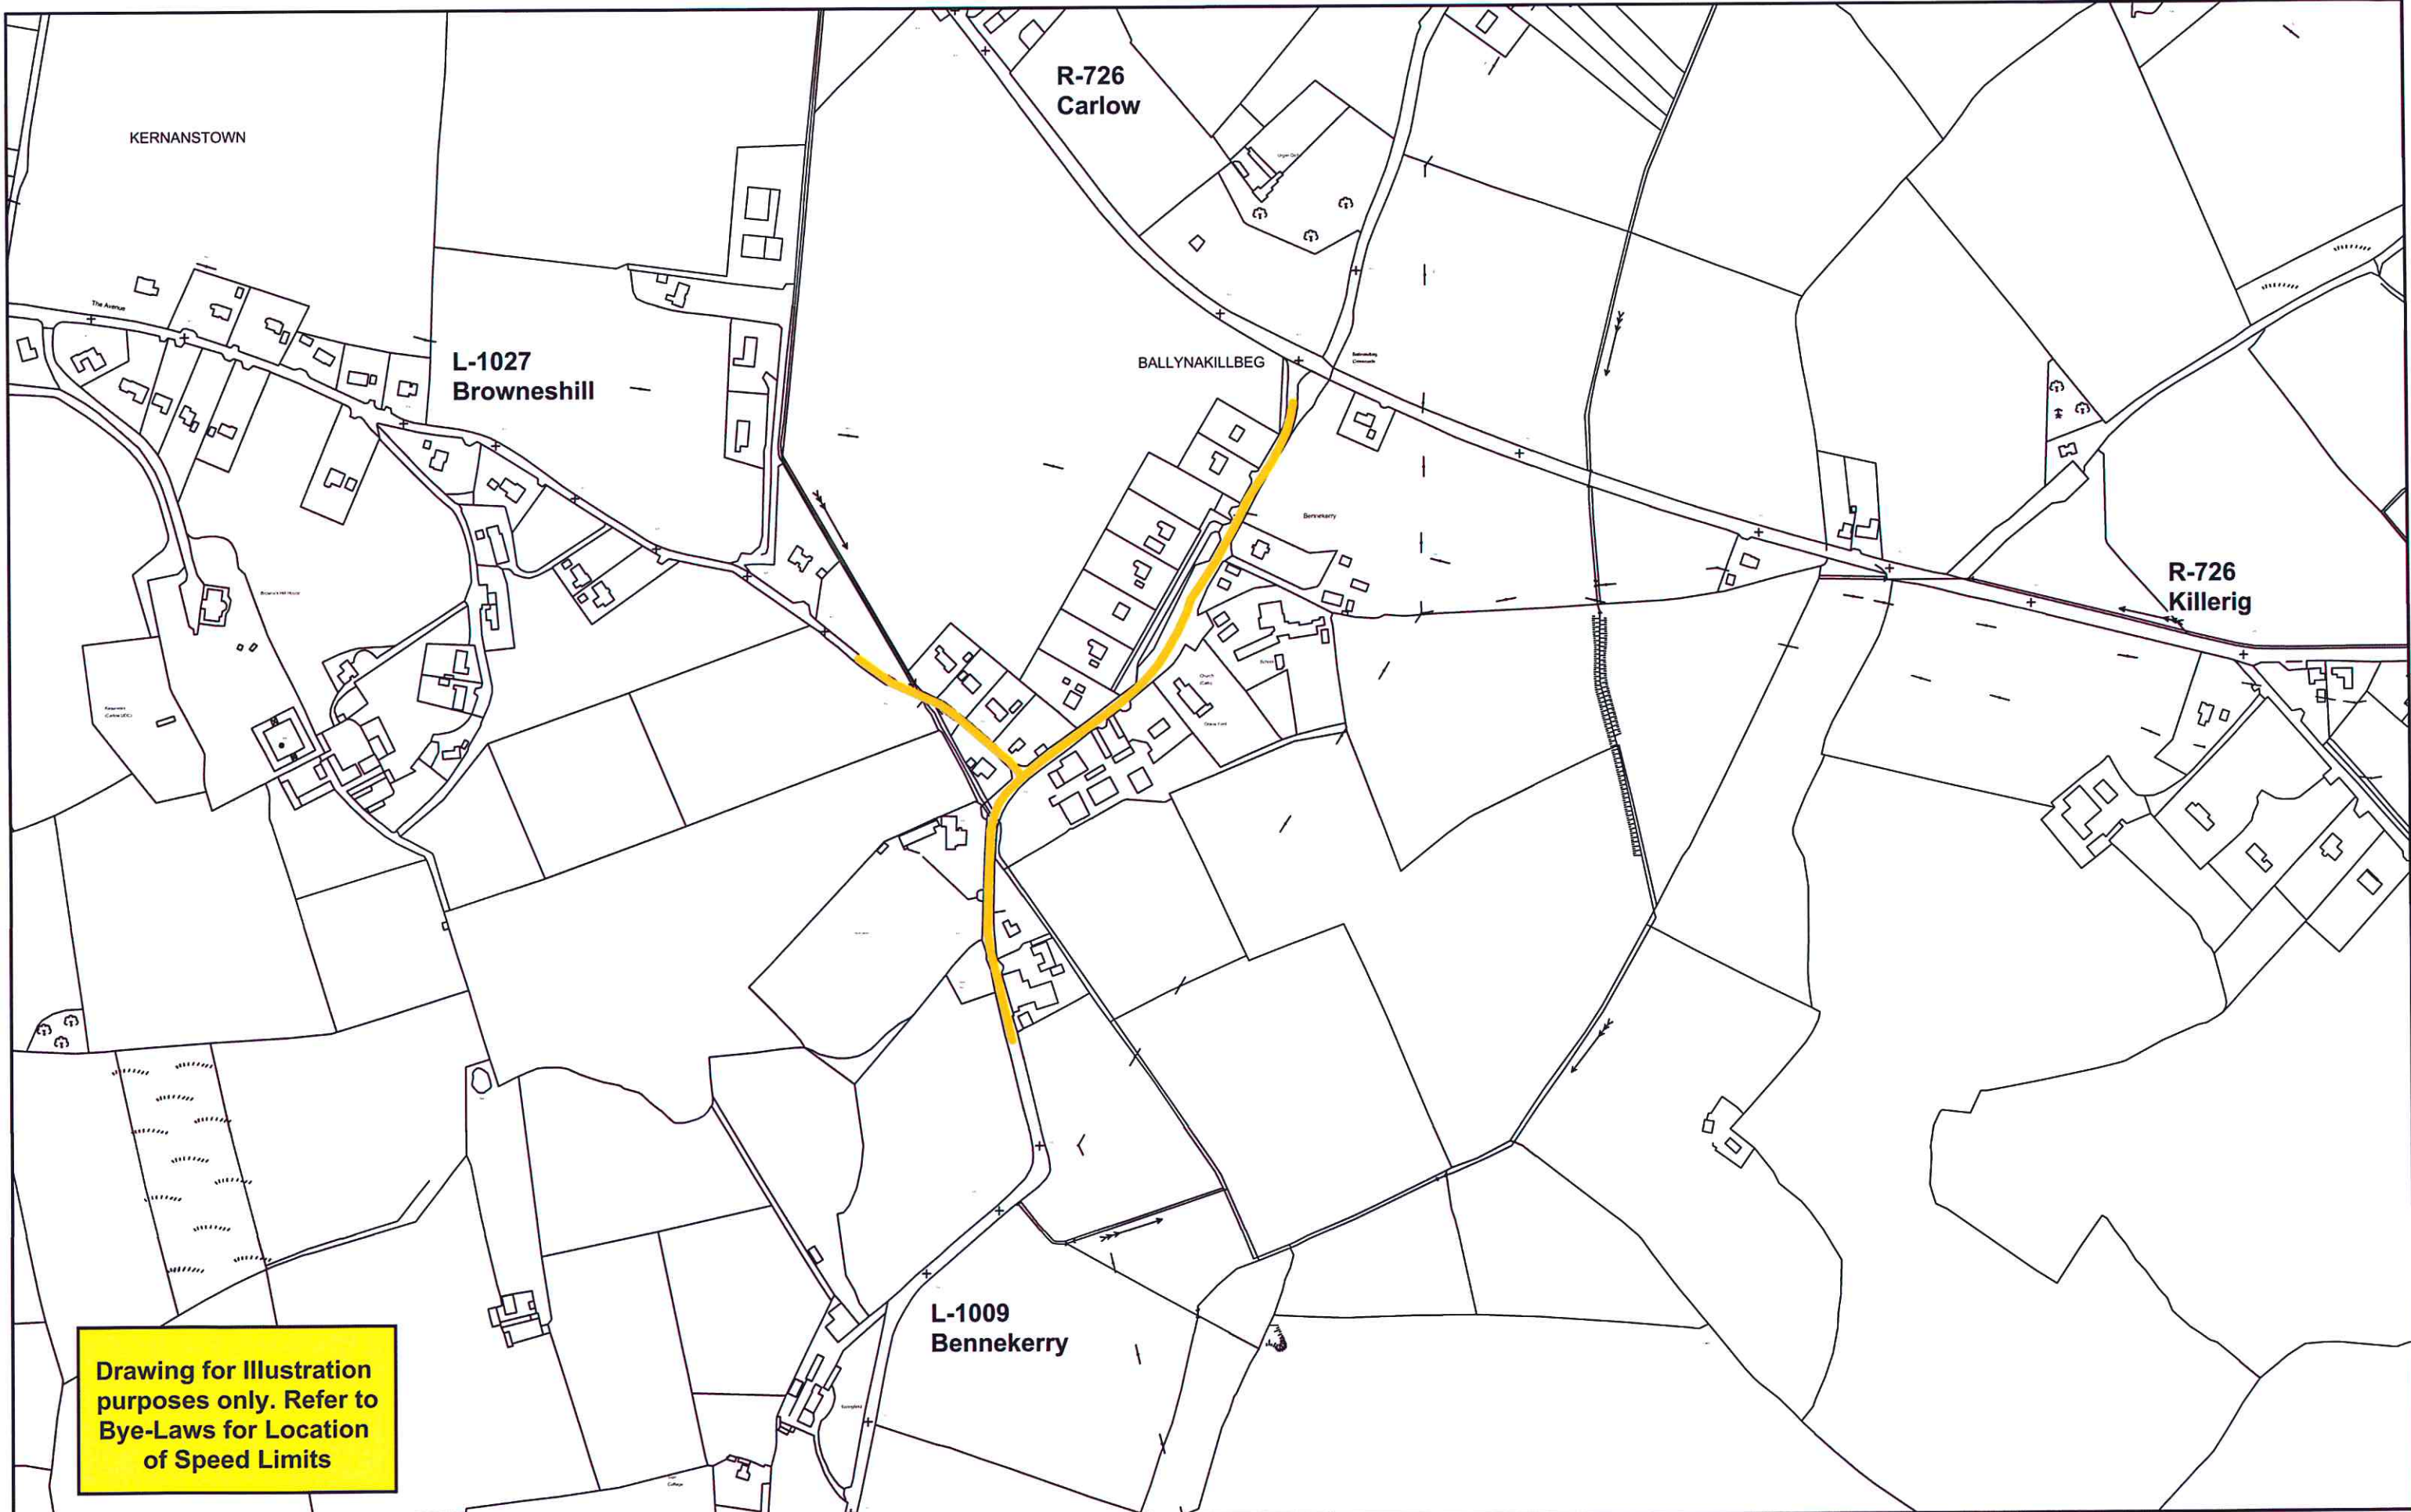

Drawing for Illustration purposes only. Refer to Bye-Laws for Location of Speed Limits

Carlow County Council Roads Department
County Hall
Athy Road
Carlow
Director of Services: Dan McInerney
Phone (059)9170300 Fax (059)9141503
Email: secretar@carlowcoco.ie

Drawing Legend					
20 Km/h	NONE	50 Km/h	100 Km/h	Built Up Area	Speed Limit 50 Km / hr
30 Km/h		60 Km/h	120 Km/h		
40 Km/h		80 Km/h			

INCLUDES ORDNANCE SURVEY DATA UNDER OSI LICENCE NUMBER CARLOWXXXX/XX/CCMA/CARLOW COUNTY COUNCIL
UNAUTHORISED REPRODUCTION INFRINGES OSI & GOVERNMENT OF IRELAND COPYRIGHT OSI 2018

County Carlow Road Traffic Special Speed Limit Bye-Laws 2018

Location		Bennekerry
District		Carlow M.D.
Scale	1/5000	Date
		May 2018
DWG NO.	CW-SL-4	Revision