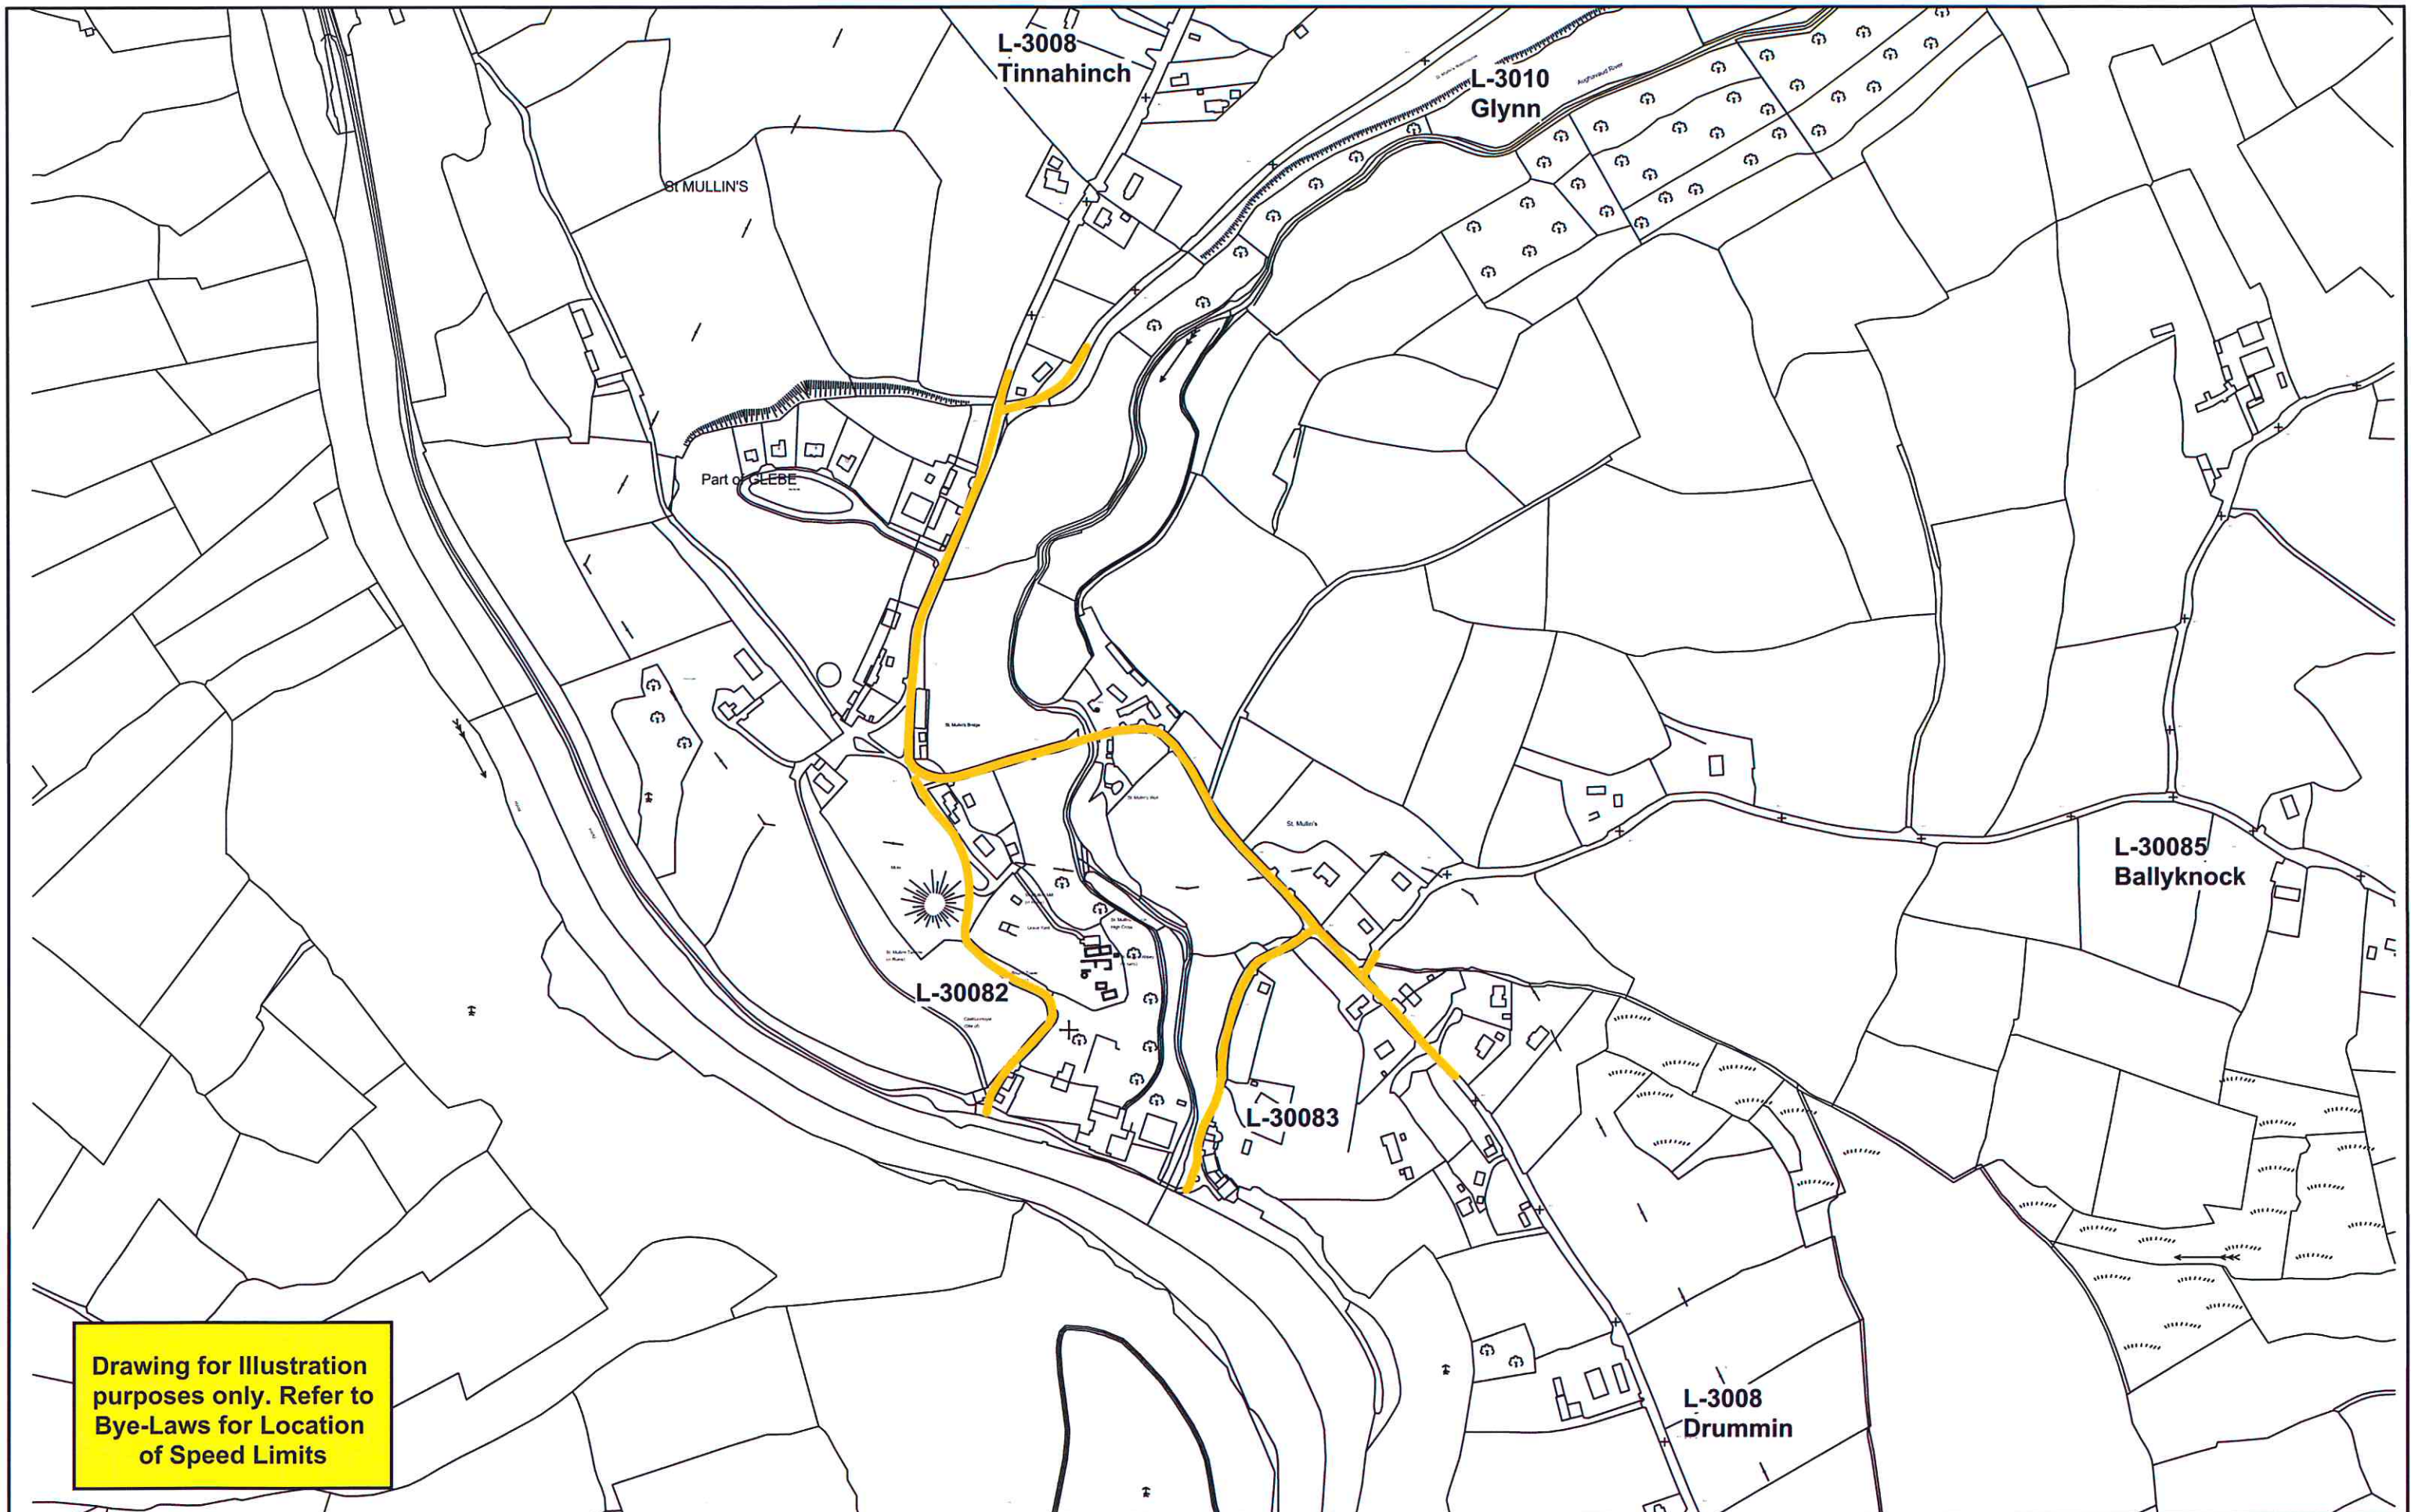

Drawing for Illustration purposes only. Refer to Bye-Laws for Location of Speed Limits

Carlow County Council Roads Department
County Hall
Athy Road
Carlow
Director of Services: Dan McInerney
Phone (059)9170300 Fax (059)9141503
Email: secretar@carlowcoco.ie

Drawing Legend					
20 Km/h	NONE	50 Km/h	100 Km/h	Built Up Area	Speed Limit 50 Km / hr
30 Km/h		60 Km/h	120 Km/h		
40 Km/h		80 Km/h			

INCLUDES ORDNANCE SURVEY DATA UNDER OSI LICENCE NUMBER CARLOWXXXX/XX/CCMA/CARLOW COUNTY COUNCIL
UNAUTHORISED REPRODUCTION INFRINGES OSI & GOVERNMENT OF IRELAND COPYRIGHT OSI 2018

County Carlow Road Traffic Special Speed Limit Bye-Laws 2018

Location	St. Mullin's	
District	Muine Bheag M.D.	
Scale	1/5000	Date May 2018
DWG NO.	CW-SL-32	Revision