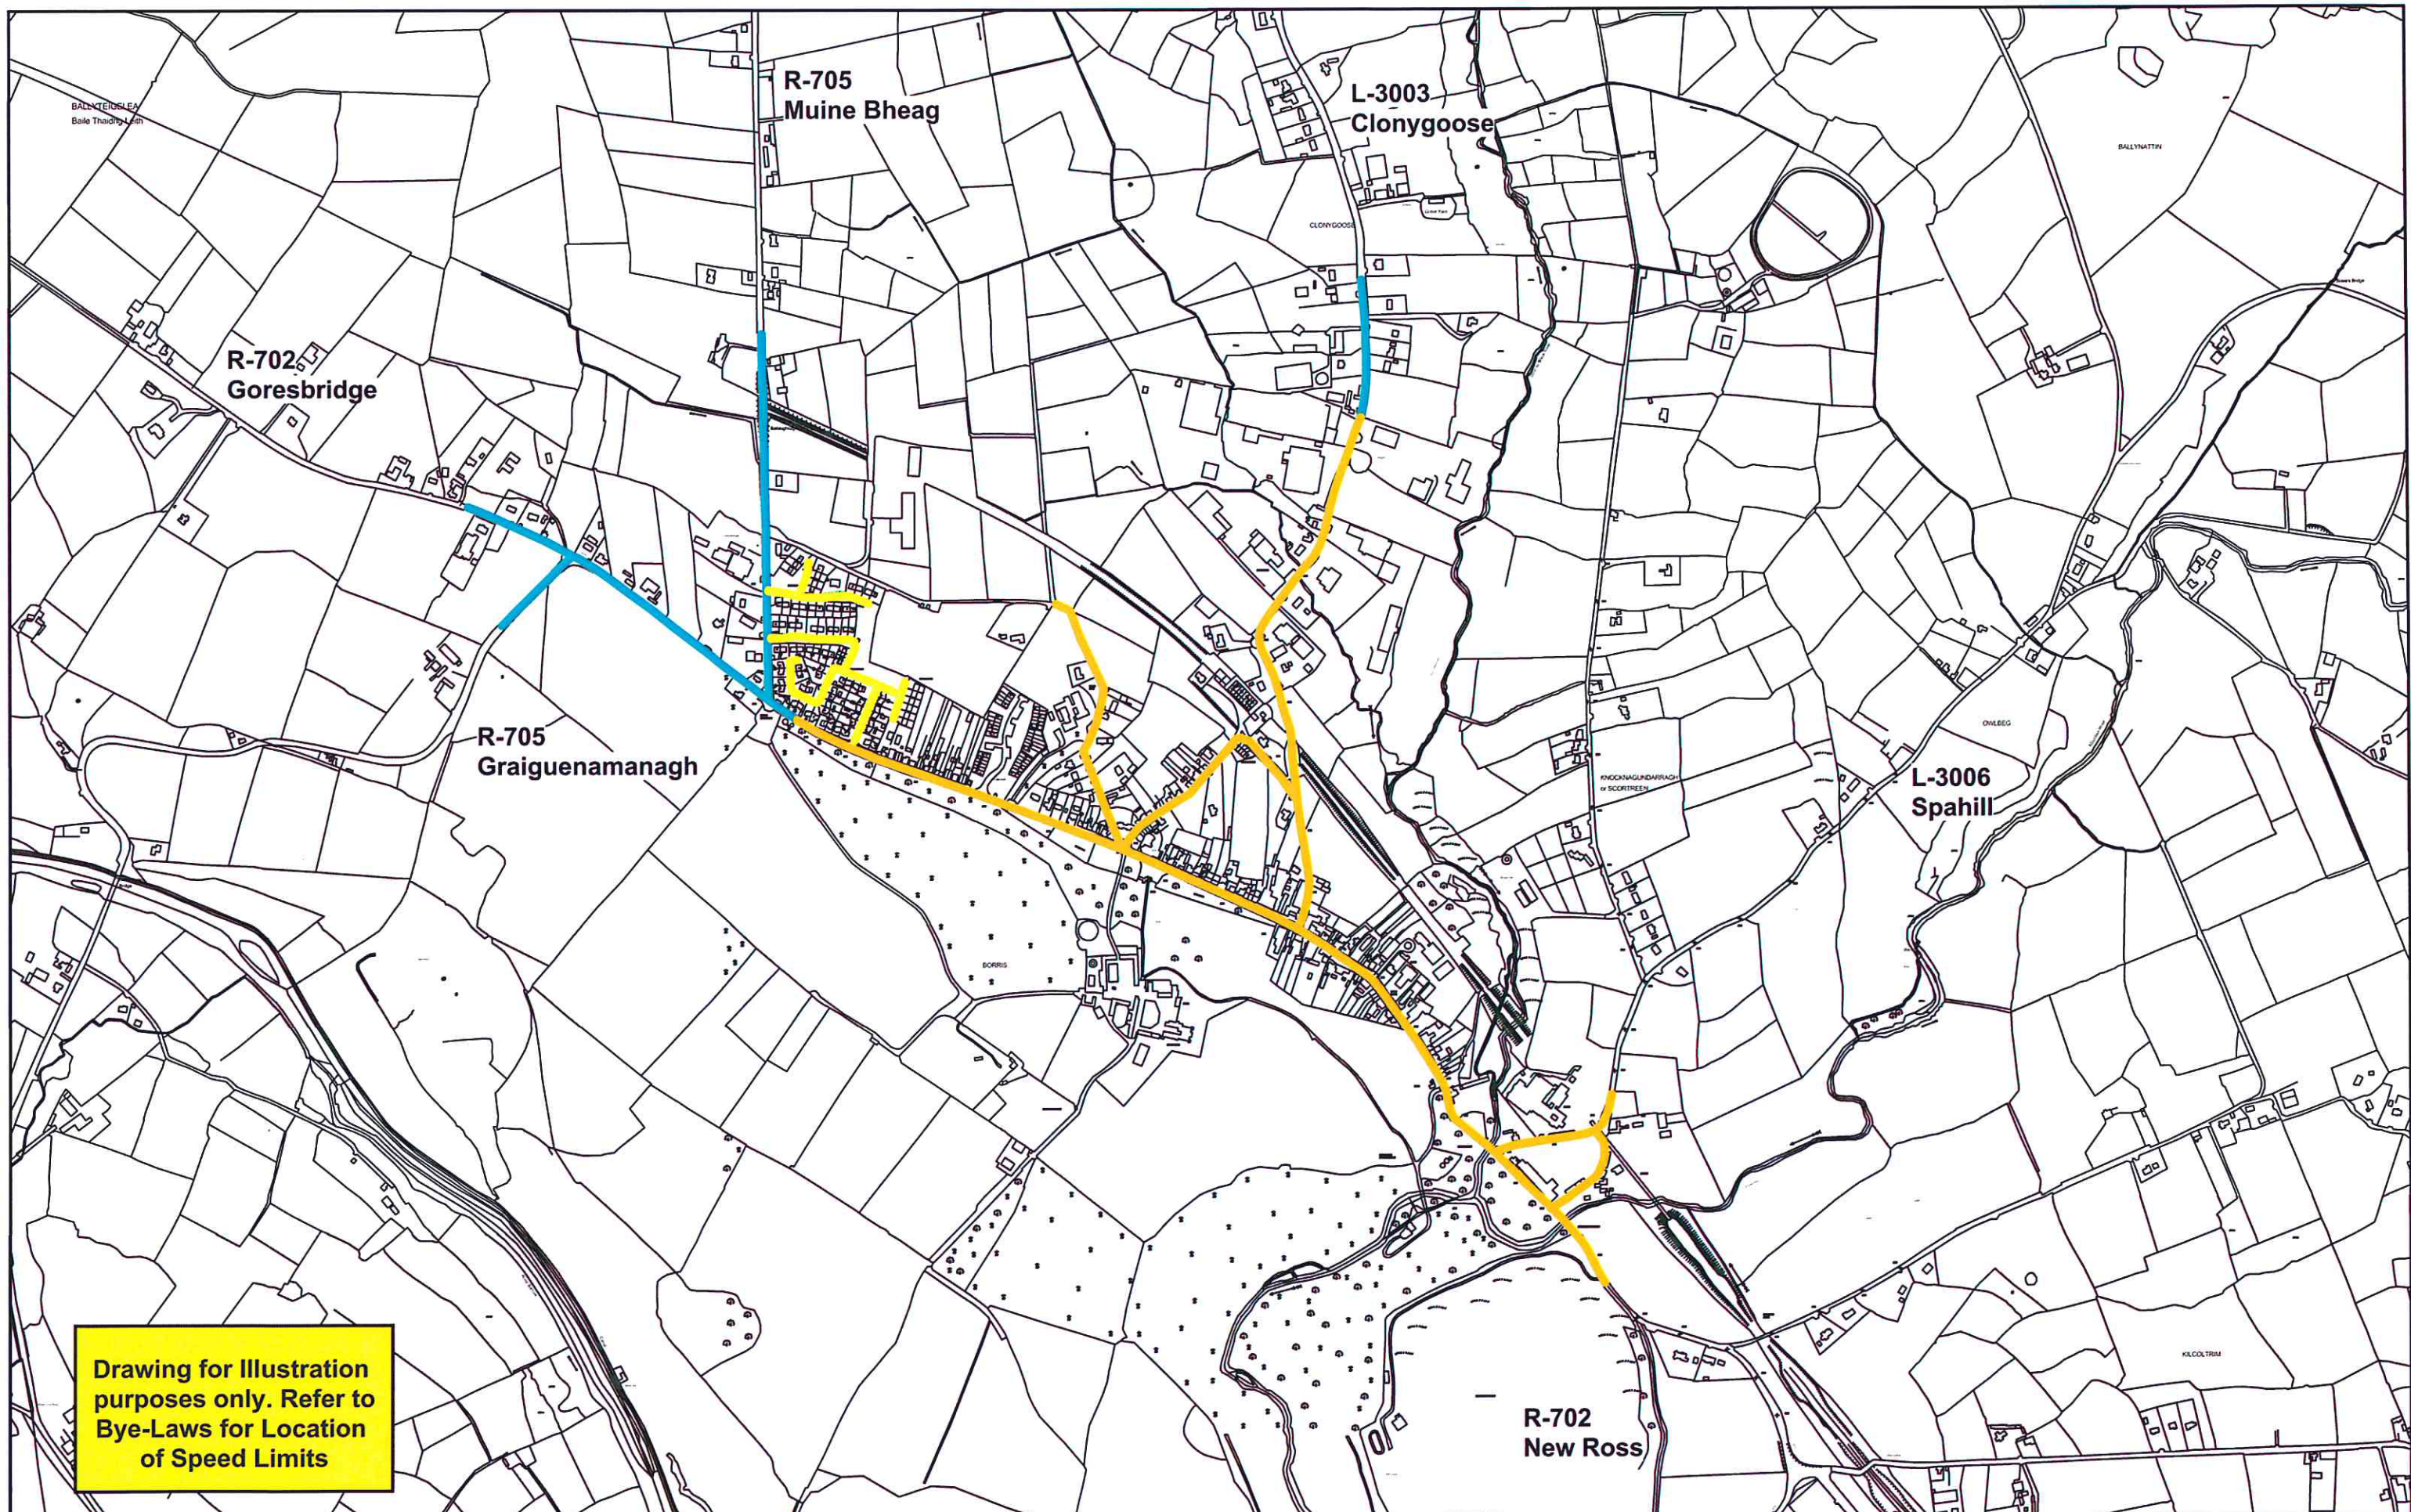

Drawing for illustration purposes only. Refer to Bye-Laws for Location of Speed Limits

Carlow County Council Roads Department
County Hall
Athy Road
Carlow
Director of Services: Dan McInerney
Phone (059)9170300 Fax (059)9141503
Email: secretar@carlowcoco.ie

Drawing Legend					
20 Km/h	NONE	50 Km/h		100 Km/h	
30 Km/h		60 Km/h		120 Km/h	
40 Km/h		80 Km/h		Built Up Area Speed Limit 50 Km / hr	

INCLUDES ORDANCE SURVEY DATA UNDER OSI LICENCE NUMBER CARLOWXXXXXX/CCMA/CARLOW COUNTY COUNCIL
UNAUTHORISED REPRODUCTION INFRINGES OSI & GOVERNMENT OF IRELAND COPYRIGHT OSI 2018

County Carlow Road Traffic Special Speed Limit Bye-Laws 2018

Location	Borris	
District	Muine Bheag M.D.	
Scale	1/10000	Date May 2018
DWG NO.	CW-SL-6	Revision