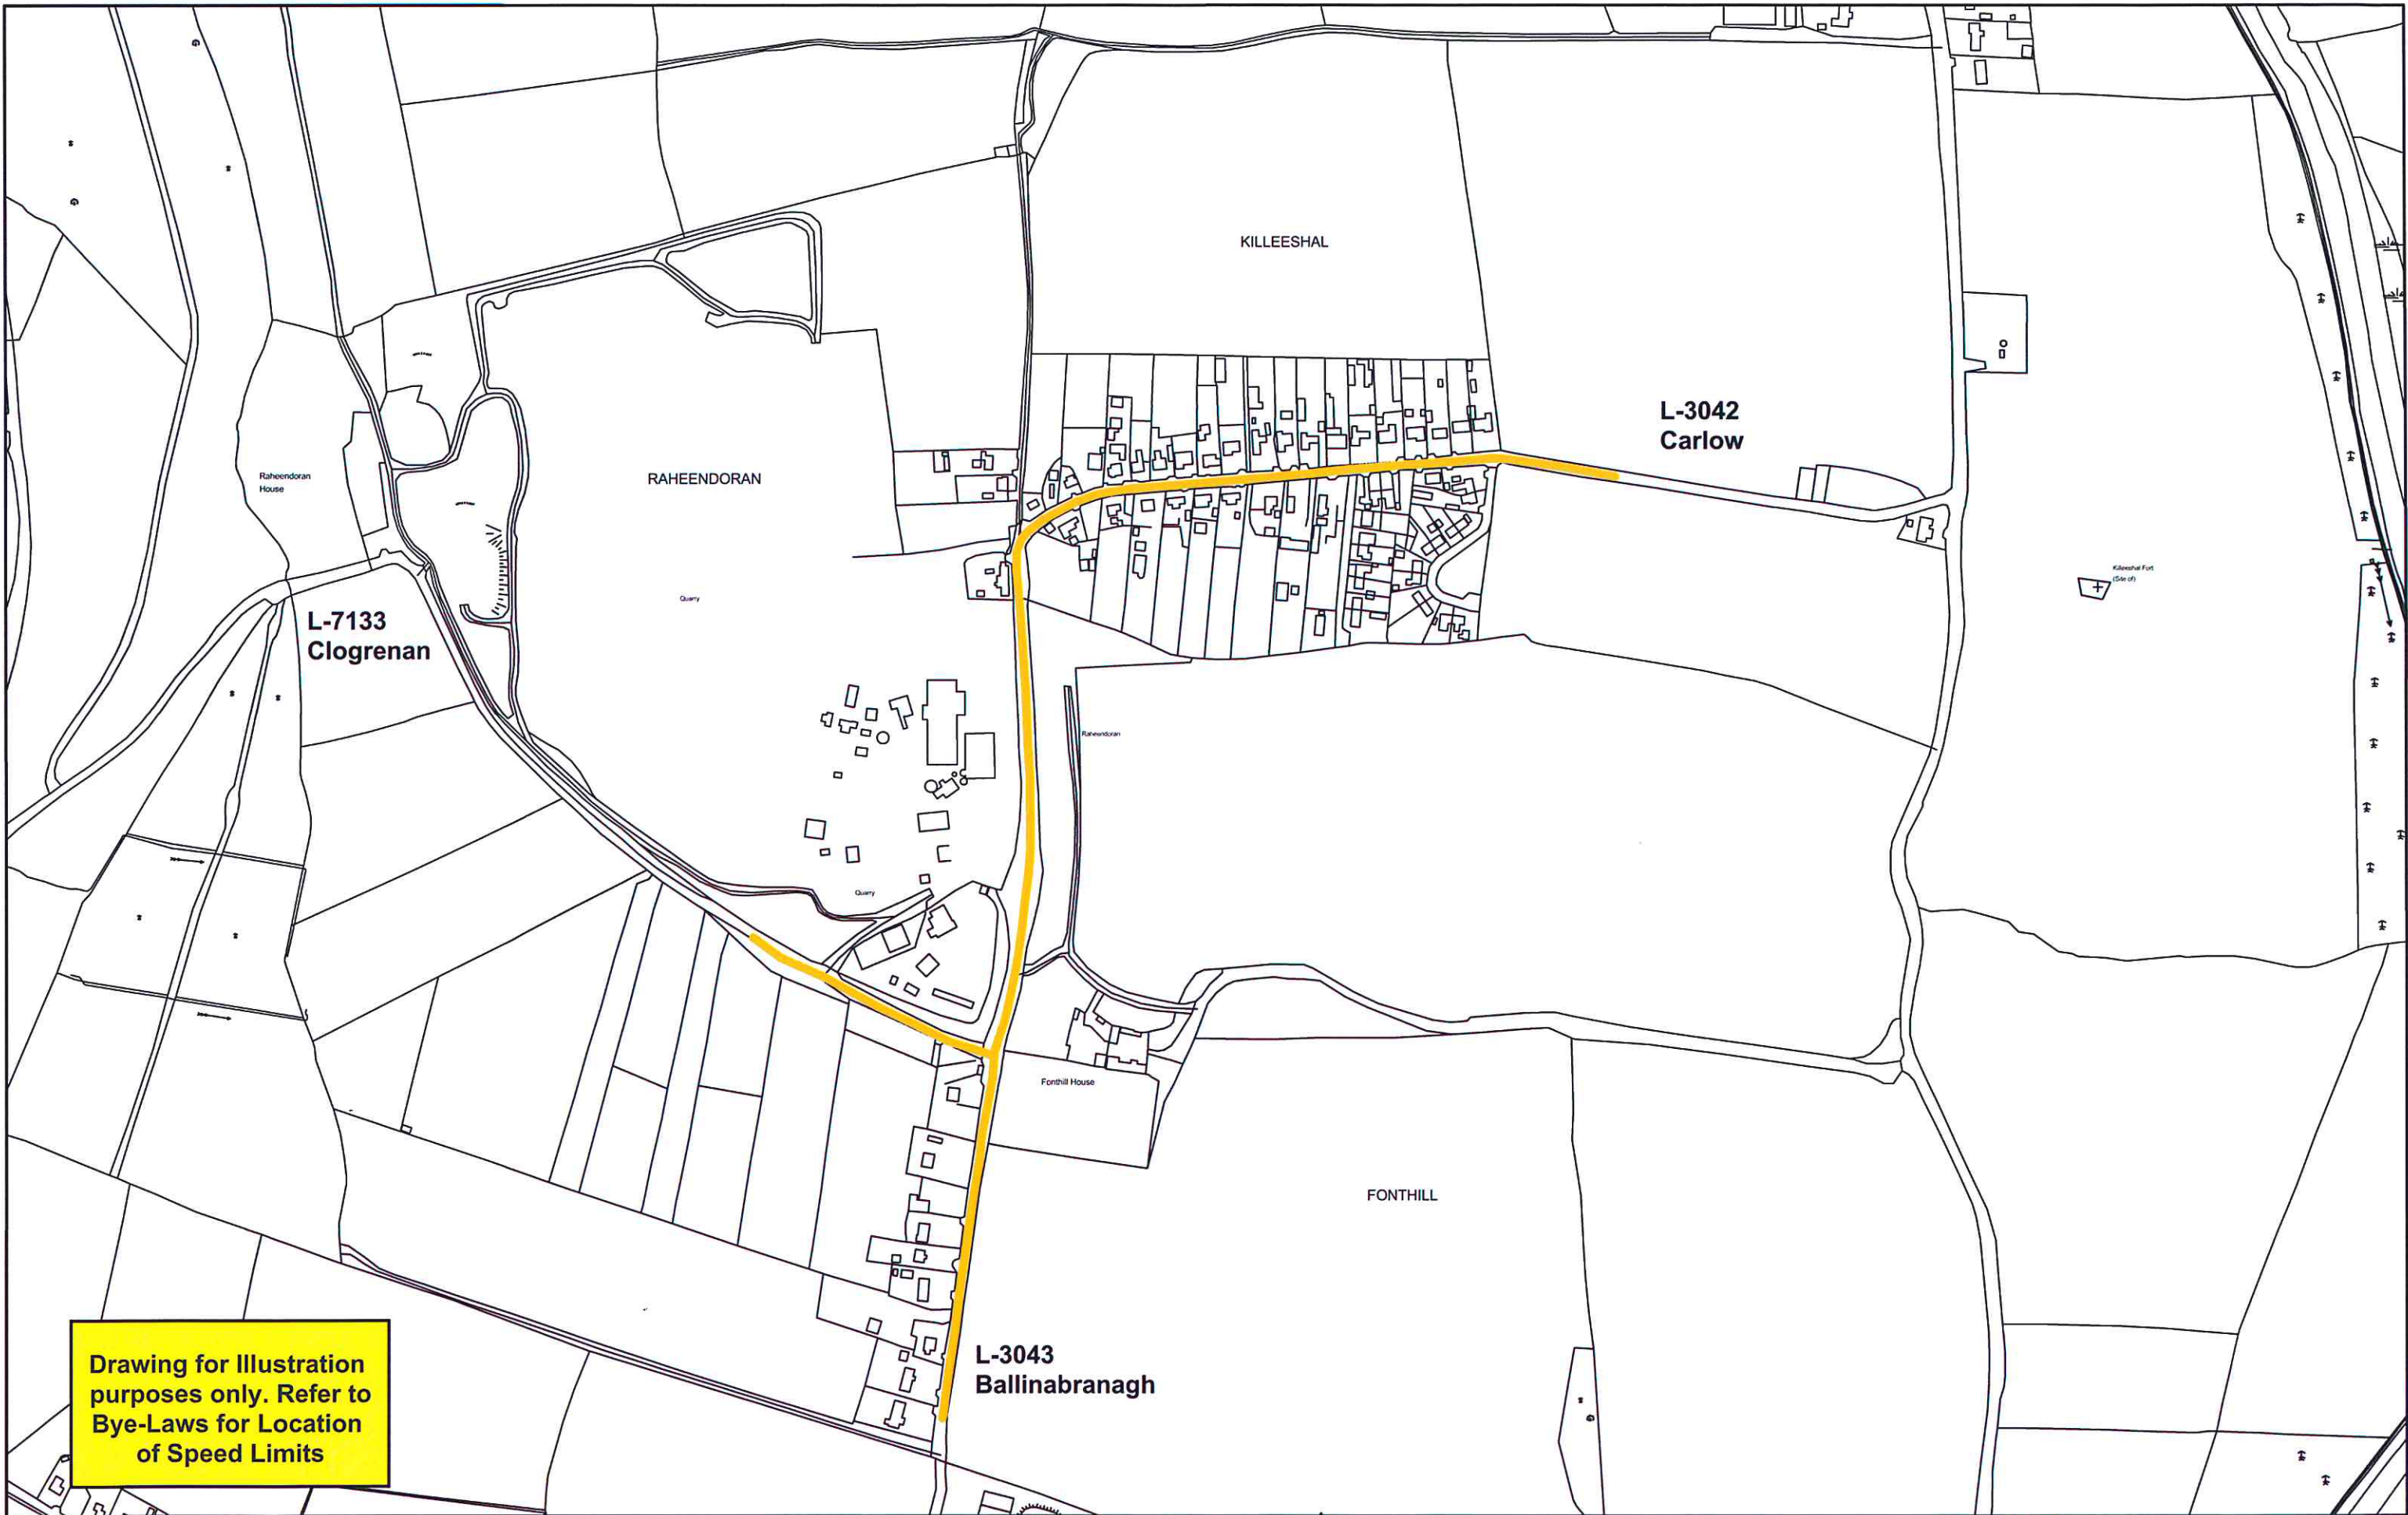

Drawing for illustration purposes only. Refer to Bye-Laws for Location of Speed Limits

Carlow County Council Roads Department
County Hall
Athy Road
Carlow
Director of Services: Dan McInerney
Phone (059)9170300 Fax (059)9141503
Email: secretar@carlowcoco.ie

Drawing Legend					
20 Km/h	NONE	50 Km/h	100 Km/h	Built Up Area	Speed Limit 50 Km / hr
30 Km/h		60 Km/h	120 Km/h		
40 Km/h		80 Km/h			

INCLUDES ORDNANCE SURVEY DATA UNDER OSI LICENCE NUMBER CARLOWXXX/XX/CCMA/CARLOW COUNTY COUNCIL
UNAUTHORISED REPRODUCTION INFRINGES OSI & GOVERNMENT OF IRELAND COPYRIGHT OSI 2018

County Carlow Road Traffic Special Speed Limit Bye-Laws 2018

Location		Raheendoran	
District		Muine Bheag M.D.	
Scale	1/5000	Date	May 2018
DWG NO.	CW-SL-27	Revision