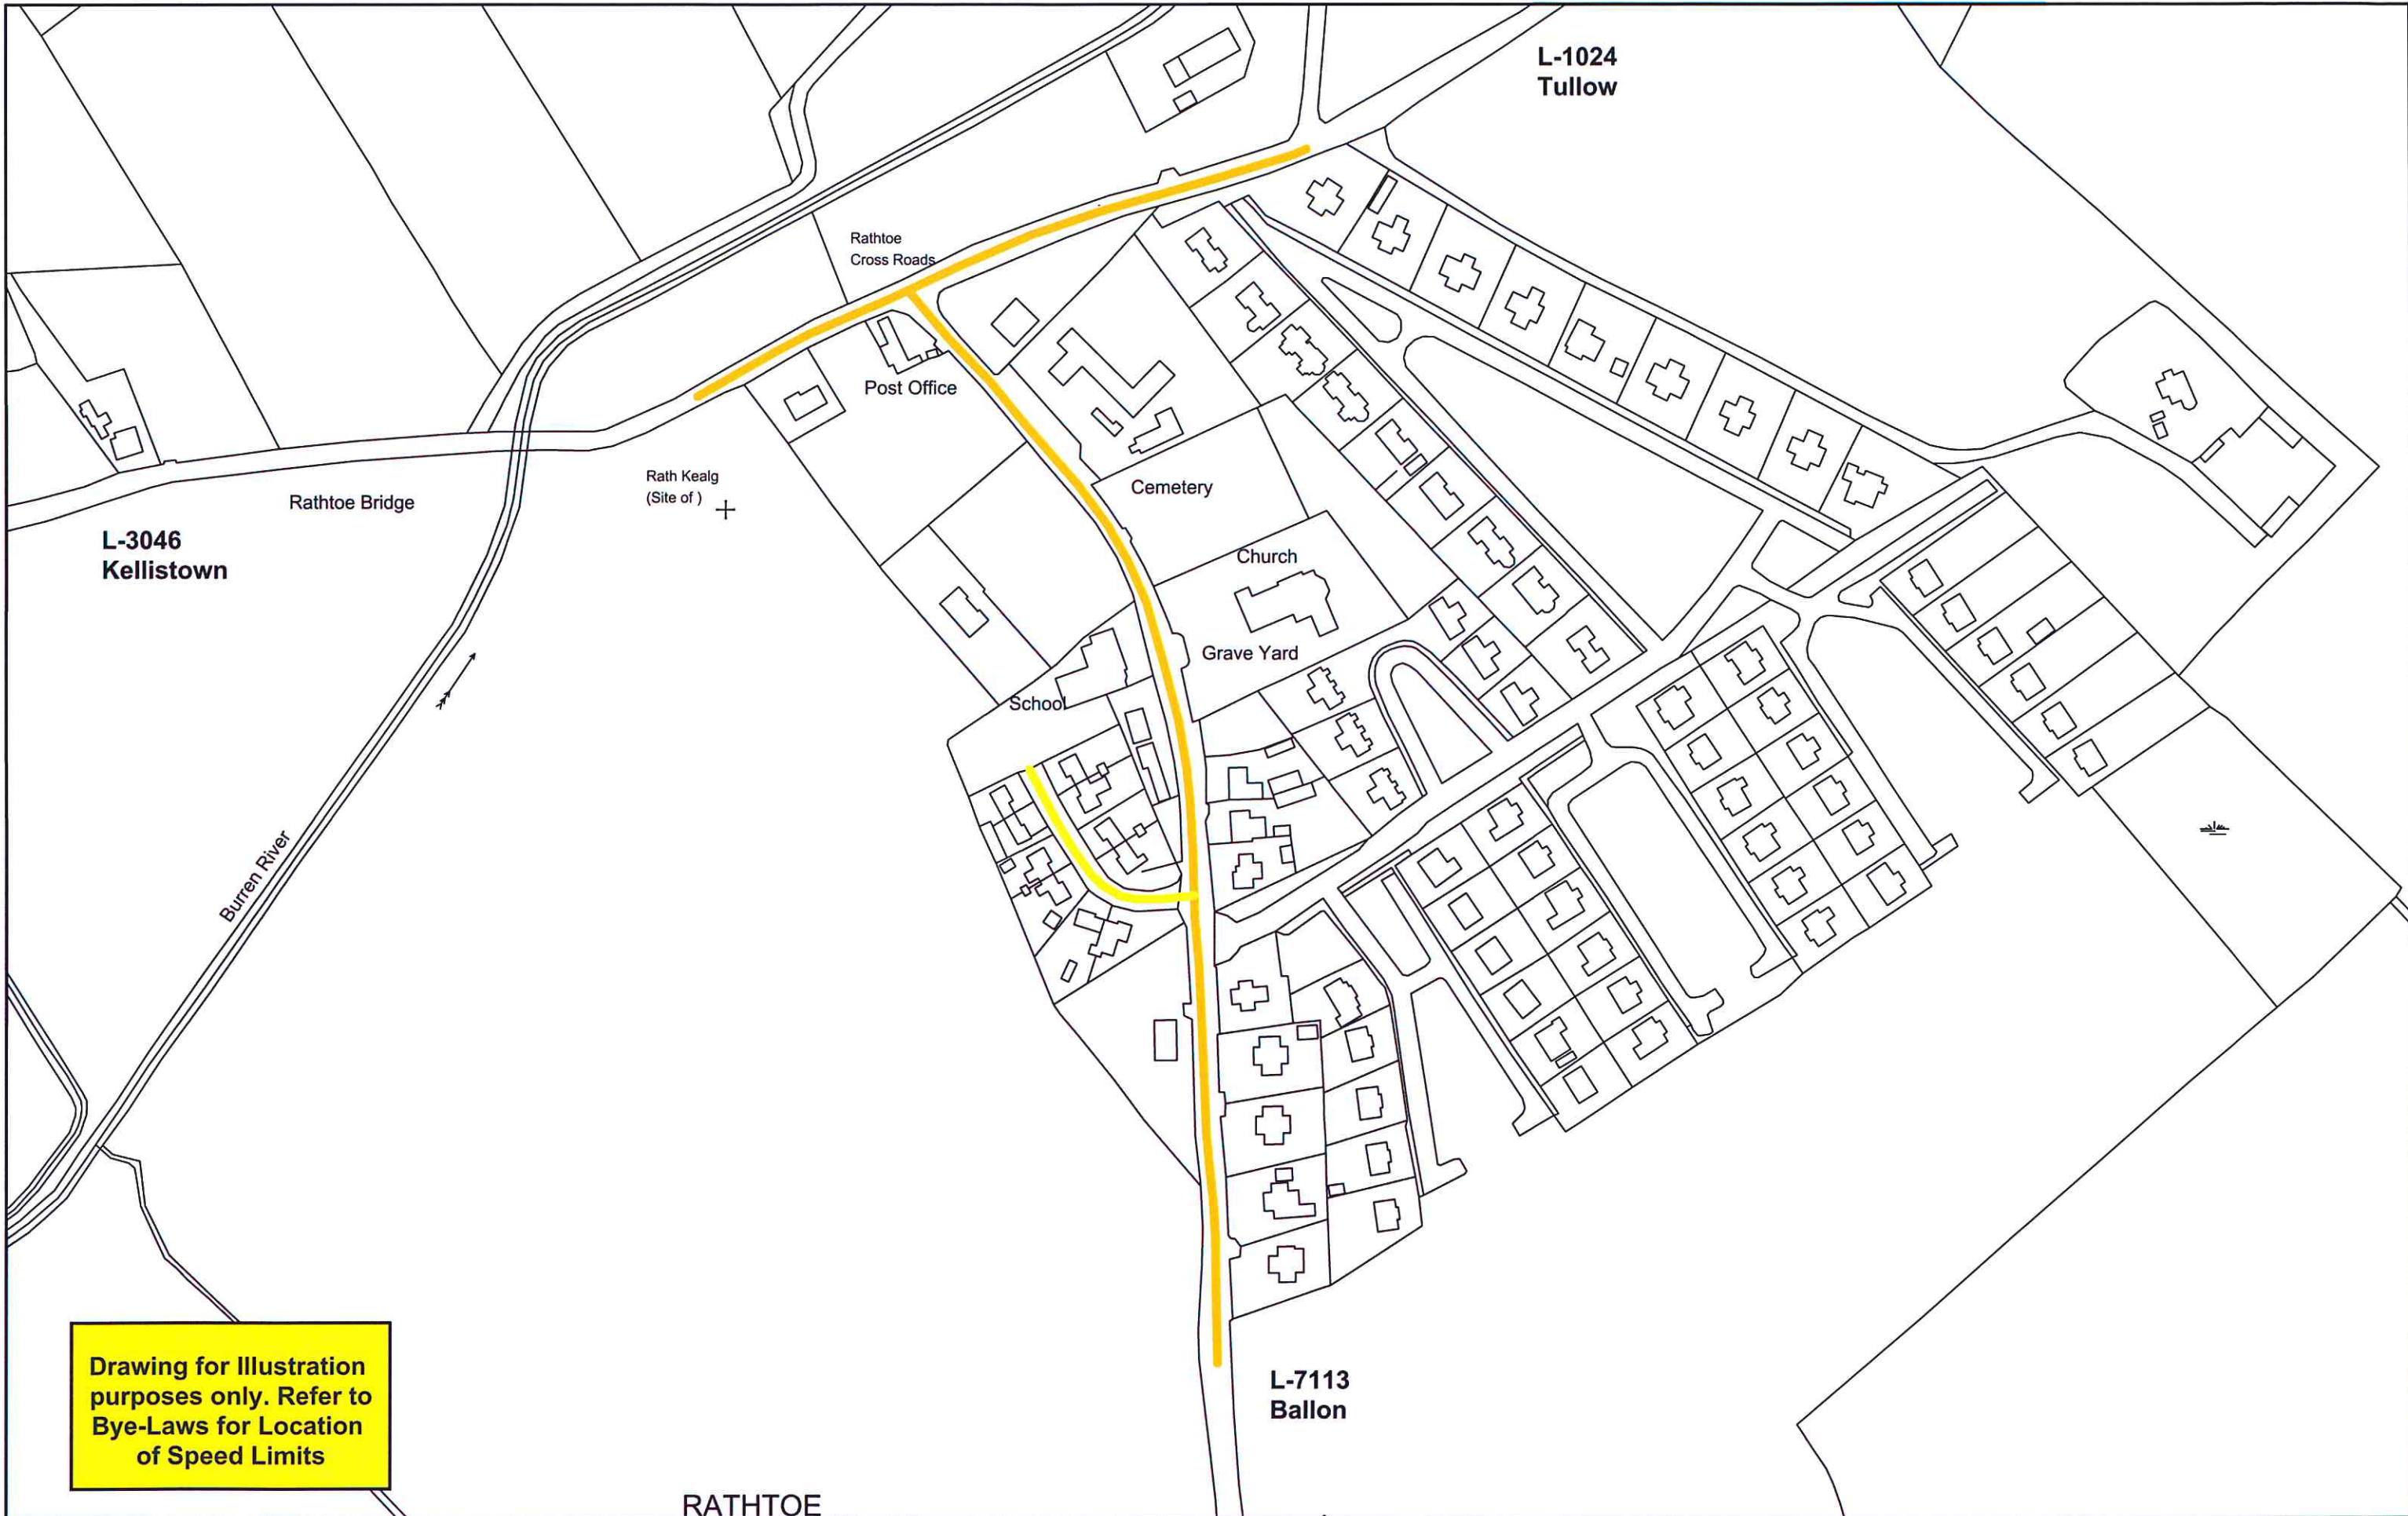

Drawing for Illustration purposes only. Refer to Bye-Laws for Location of Speed Limits

RATHTOE

Carlow County Council Roads Department
County Hall
Athy Road
Carlow
Director of Services: Dan McInerney
Phone (059)9170300 Fax (059)9141503
Email: secretar@carlowcoco.ie

Drawing Legend			
20 Km/h NONE	50 Km/h	100 Km/h	Built Up Area Speed Limit 50 Km / hr
30 Km/h	60 Km/h	120 Km/h	
40 Km/h	80 Km/h		

INCLUDES ORDNANCE SURVEY DATA UNDER OSI LICENCE NUMBER CARLOWXXXXXX/CCMA/CARLOW COUNTY COUNCIL
UNAUTHORISED REPRODUCTION INFRINGES OSI & GOVERNMENT OF IRELAND COPYRIGHT OSI 2018

County Carlow Road Traffic Special Speed Limit Bye-Laws 2018

Location Rathtoe	
District Muine Bheag M.D.	
Scale 1/2500	Date May 2018
DWG NO. CW-SL-29	Revision