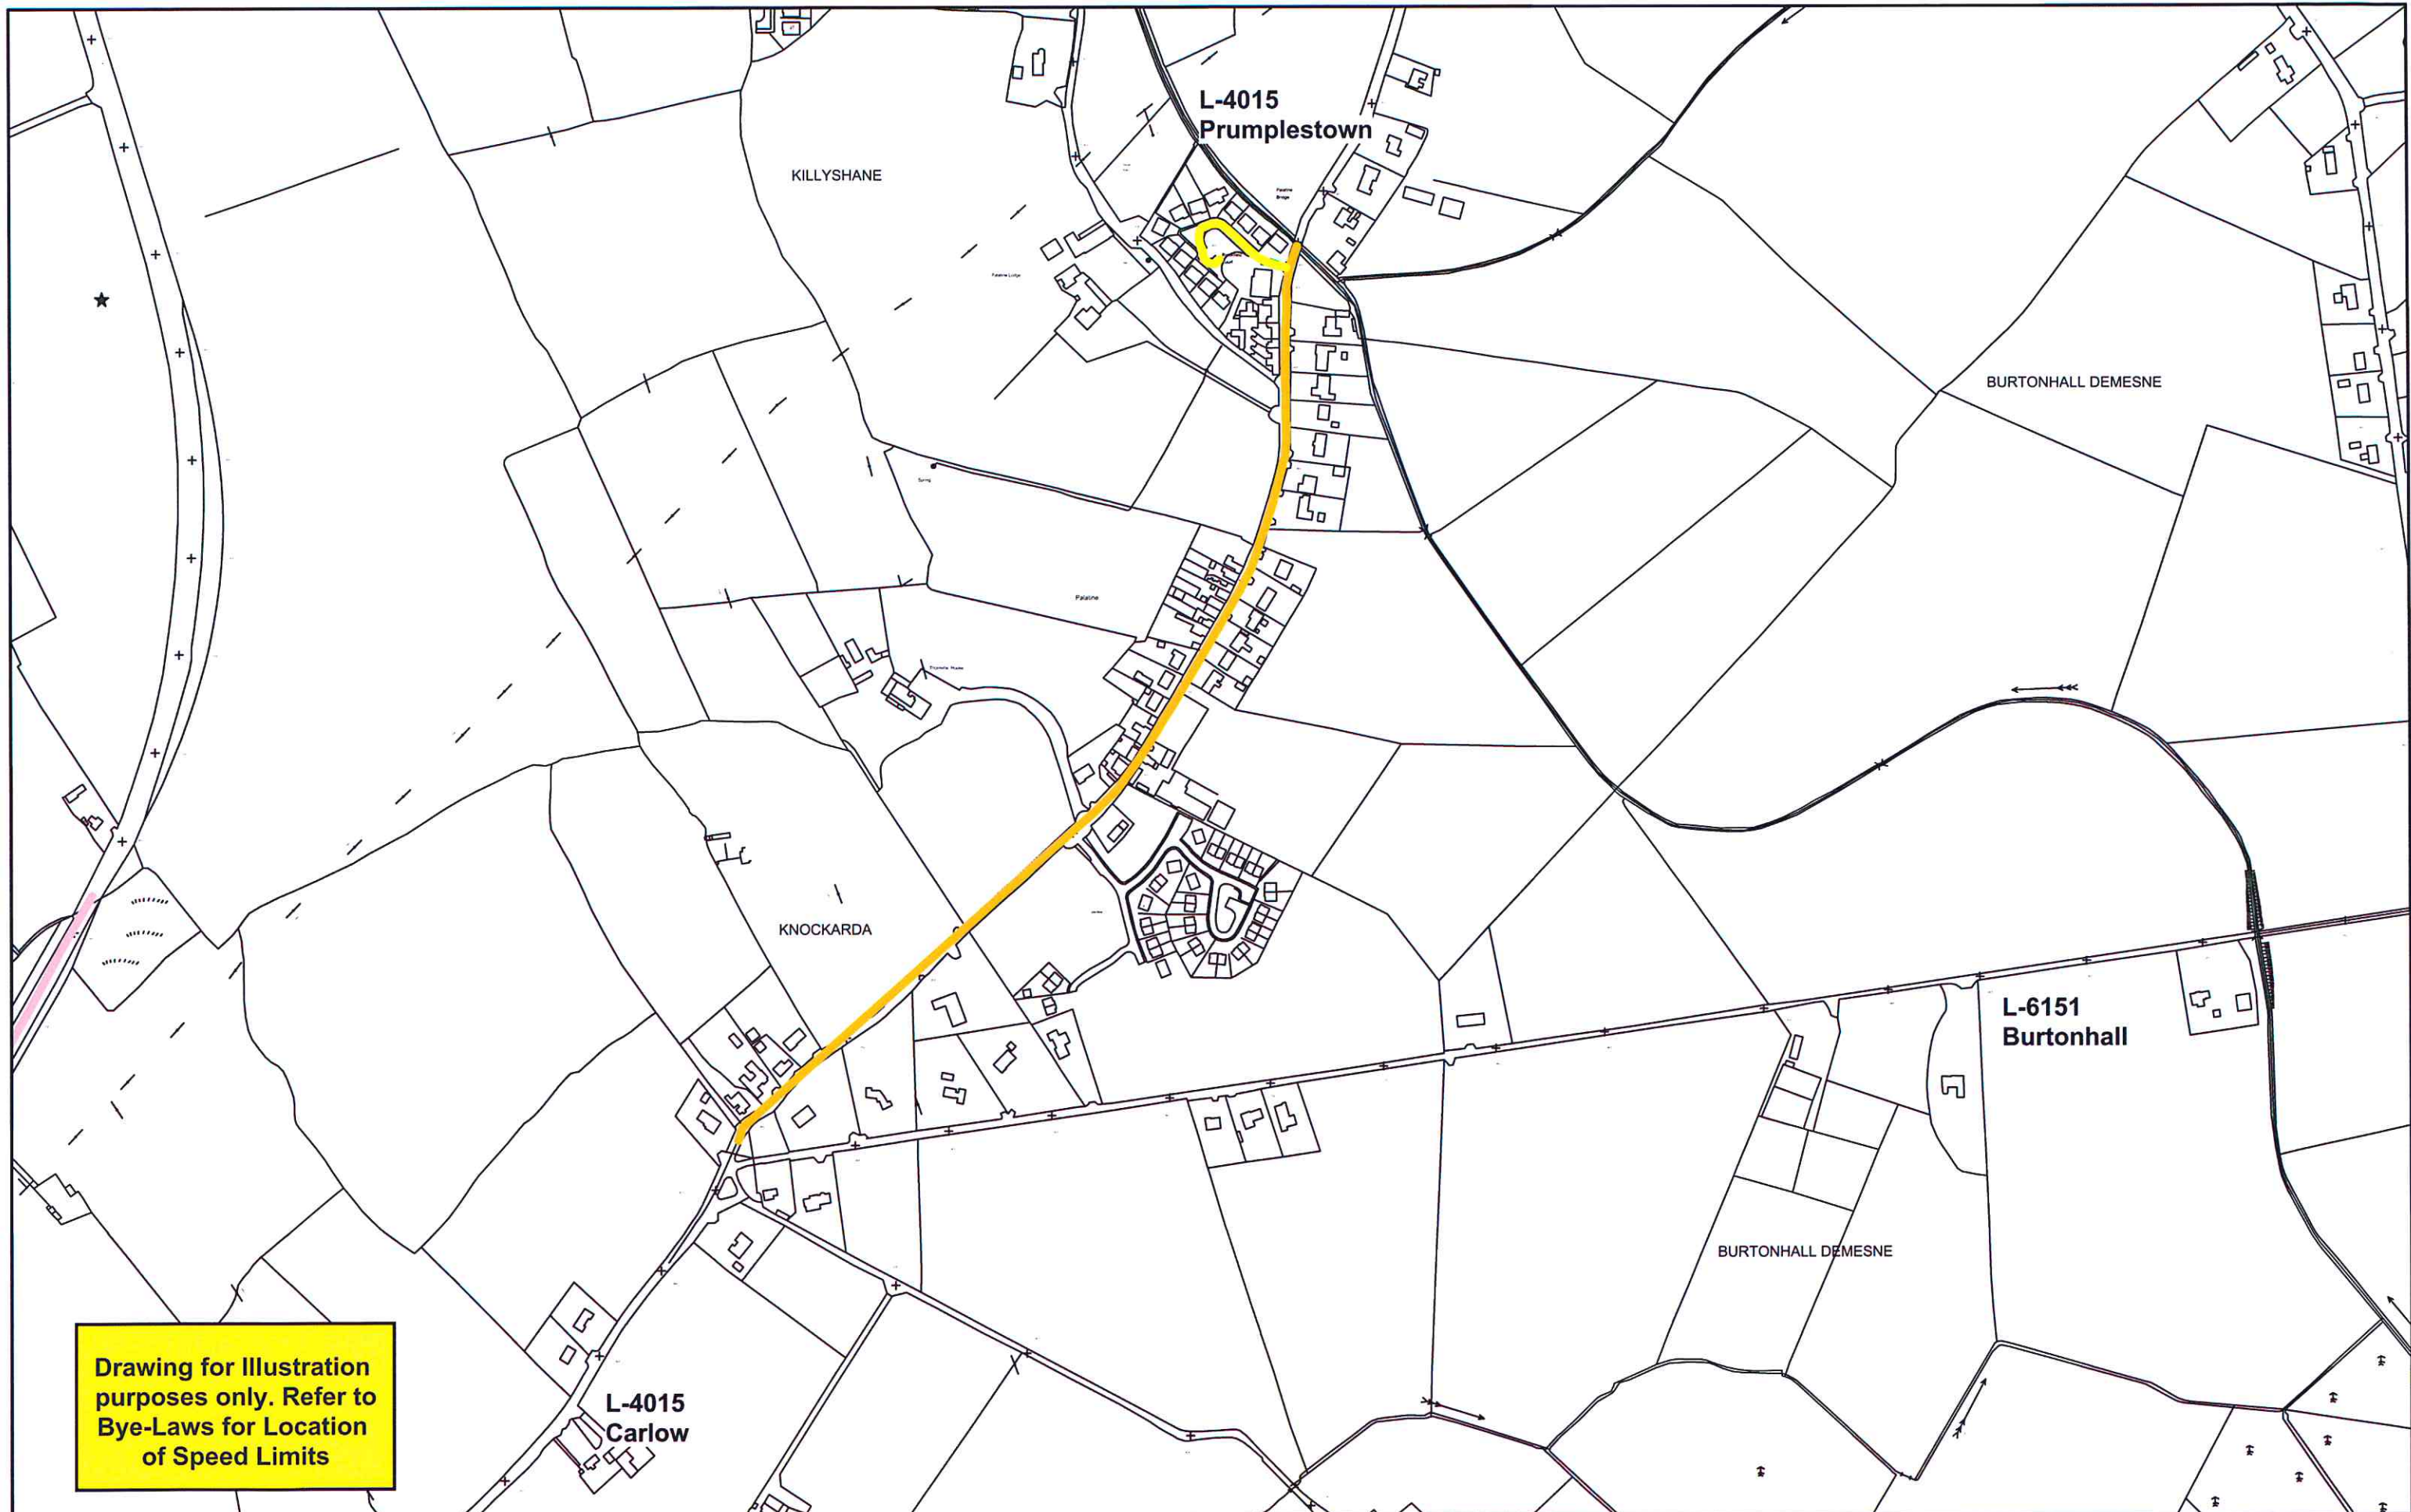

Drawing for Illustration purposes only. Refer to Bye-Laws for Location of Speed Limits

Carlow County Council Roads Department
County Hall
Athy Road
Carlow
Director of Services: Dan McInerney
Phone (059)9170300 Fax (059)9141503
Email: secretar@carlowcoco.ie

Drawing Legend				
20 Km/h	NONE	50 Km/h	100 Km/h	Built Up Area
30 Km/h		60 Km/h	120 Km/h	Speed Limit 50 Km / hr
40 Km/h		80 Km/h		

INCLUDES ORDNANCE SURVEY DATA UNDER OSI LICENCE NUMBER CARLOWXXX/XX/CCMA/CARLOW COUNTY COUNCIL
UNAUTHORISED REPRODUCTION INFRINGES OSI & GOVERNMENT OF IRELAND COPYRIGHT OSI 2018

County Carlow Road Traffic Special Speed Limit Bye-Laws 2018

Location	Palatine	
District	Carlow M.D.	
Scale	1/5000	Date May 2018
DWG NO.	CW-SL-26	Revision