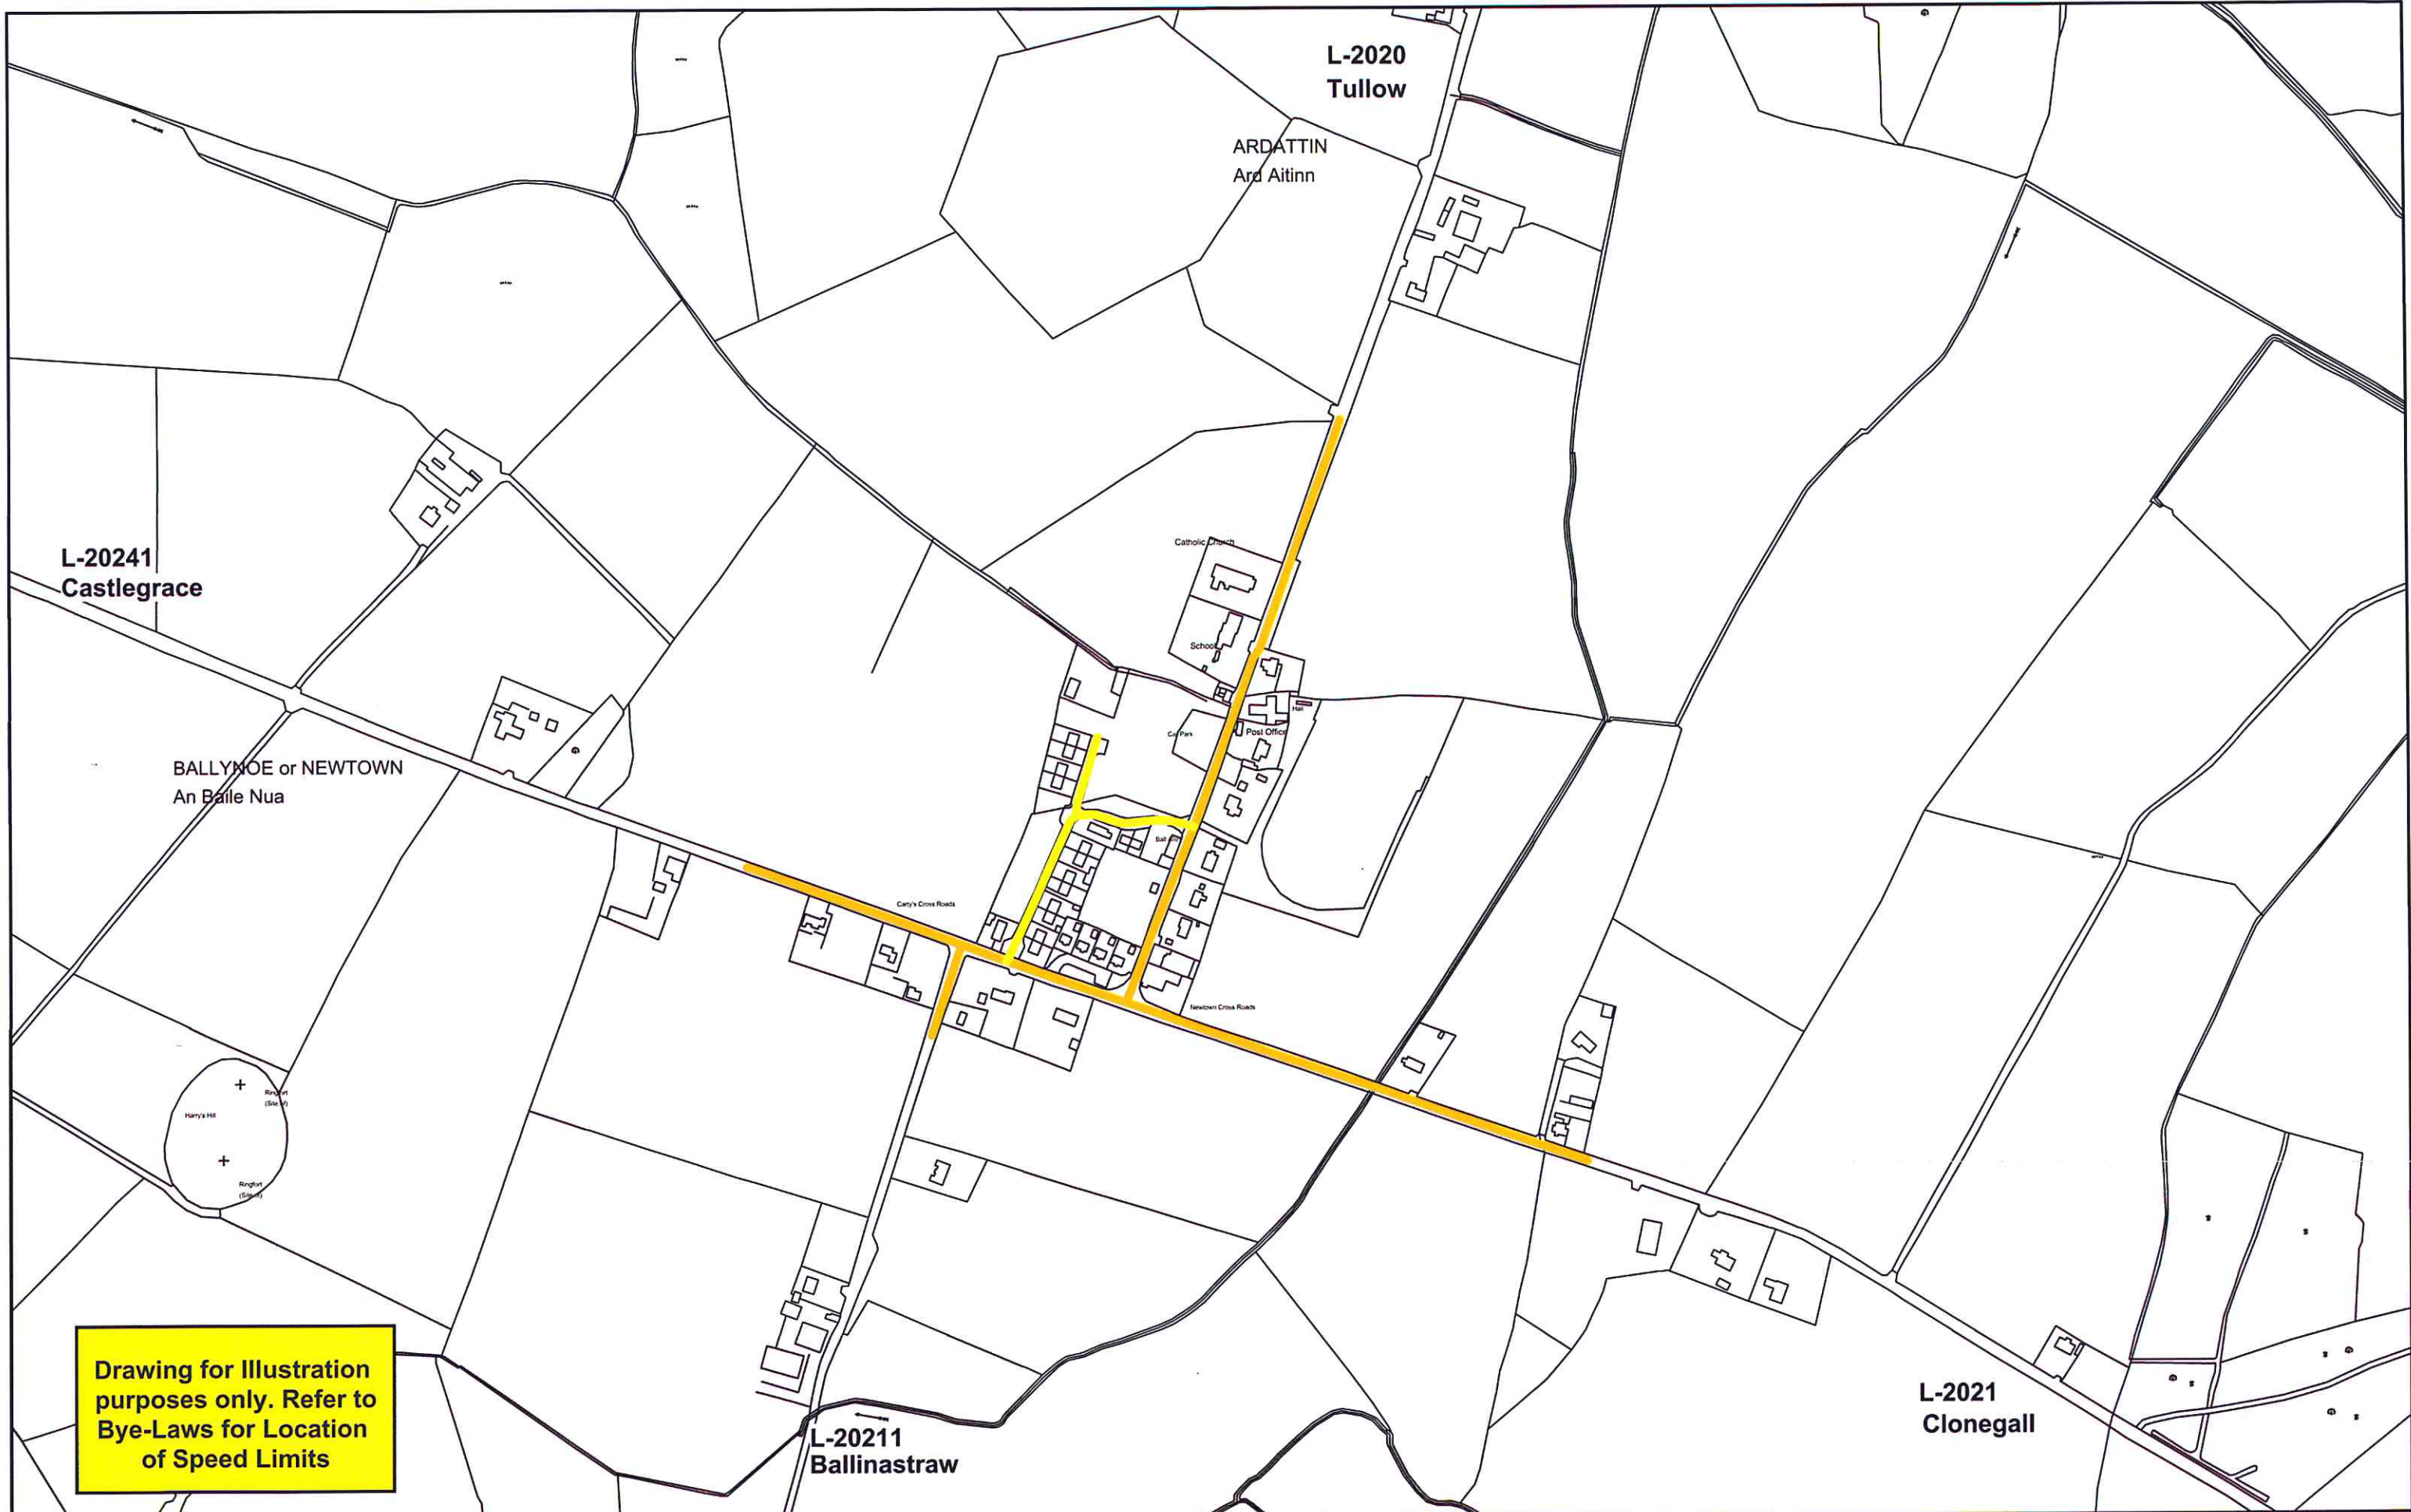

COUNTY CARLOW ROAD TRAFFIC SPECIAL SPEED LIMIT BYE-LAWS 2018

LOCATION MAPS

 <p>Carlow County Council Roads Department County Hall Athy Road Carlow Director of Services: Dan McInerney Phone (059)9170300 Fax (059)9141503 Email: secretar@carlowcoco.ie</p>	<p>Drawing Legend</p>				<p>County Carlow Road Traffic Special Speed Limit Bye-Laws 2018</p>	<p>Location</p>	
	20 Km/h NONE	50 Km/h 	100 Km/h 	Built Up Area Speed Limit 50 Km / hr 		<p>District</p>	
	30 Km/h 	60 Km/h 	120 Km/h 			Scale	Date
	40 Km/h 	80 Km/h 				DWG NO.	Revision
<p>INCLUDES ORDNANCE SURVEY DATA UNDER OSI LICENCE NUMBER CARLOWXXXX/XX/CCMA/CARLOW COUNTY COUNCIL UNAUTHORISED REPRODUCTION INFRINGES OSI & GOVERNMENT OF IRELAND COPYRIGHT OSI 2018</p>							