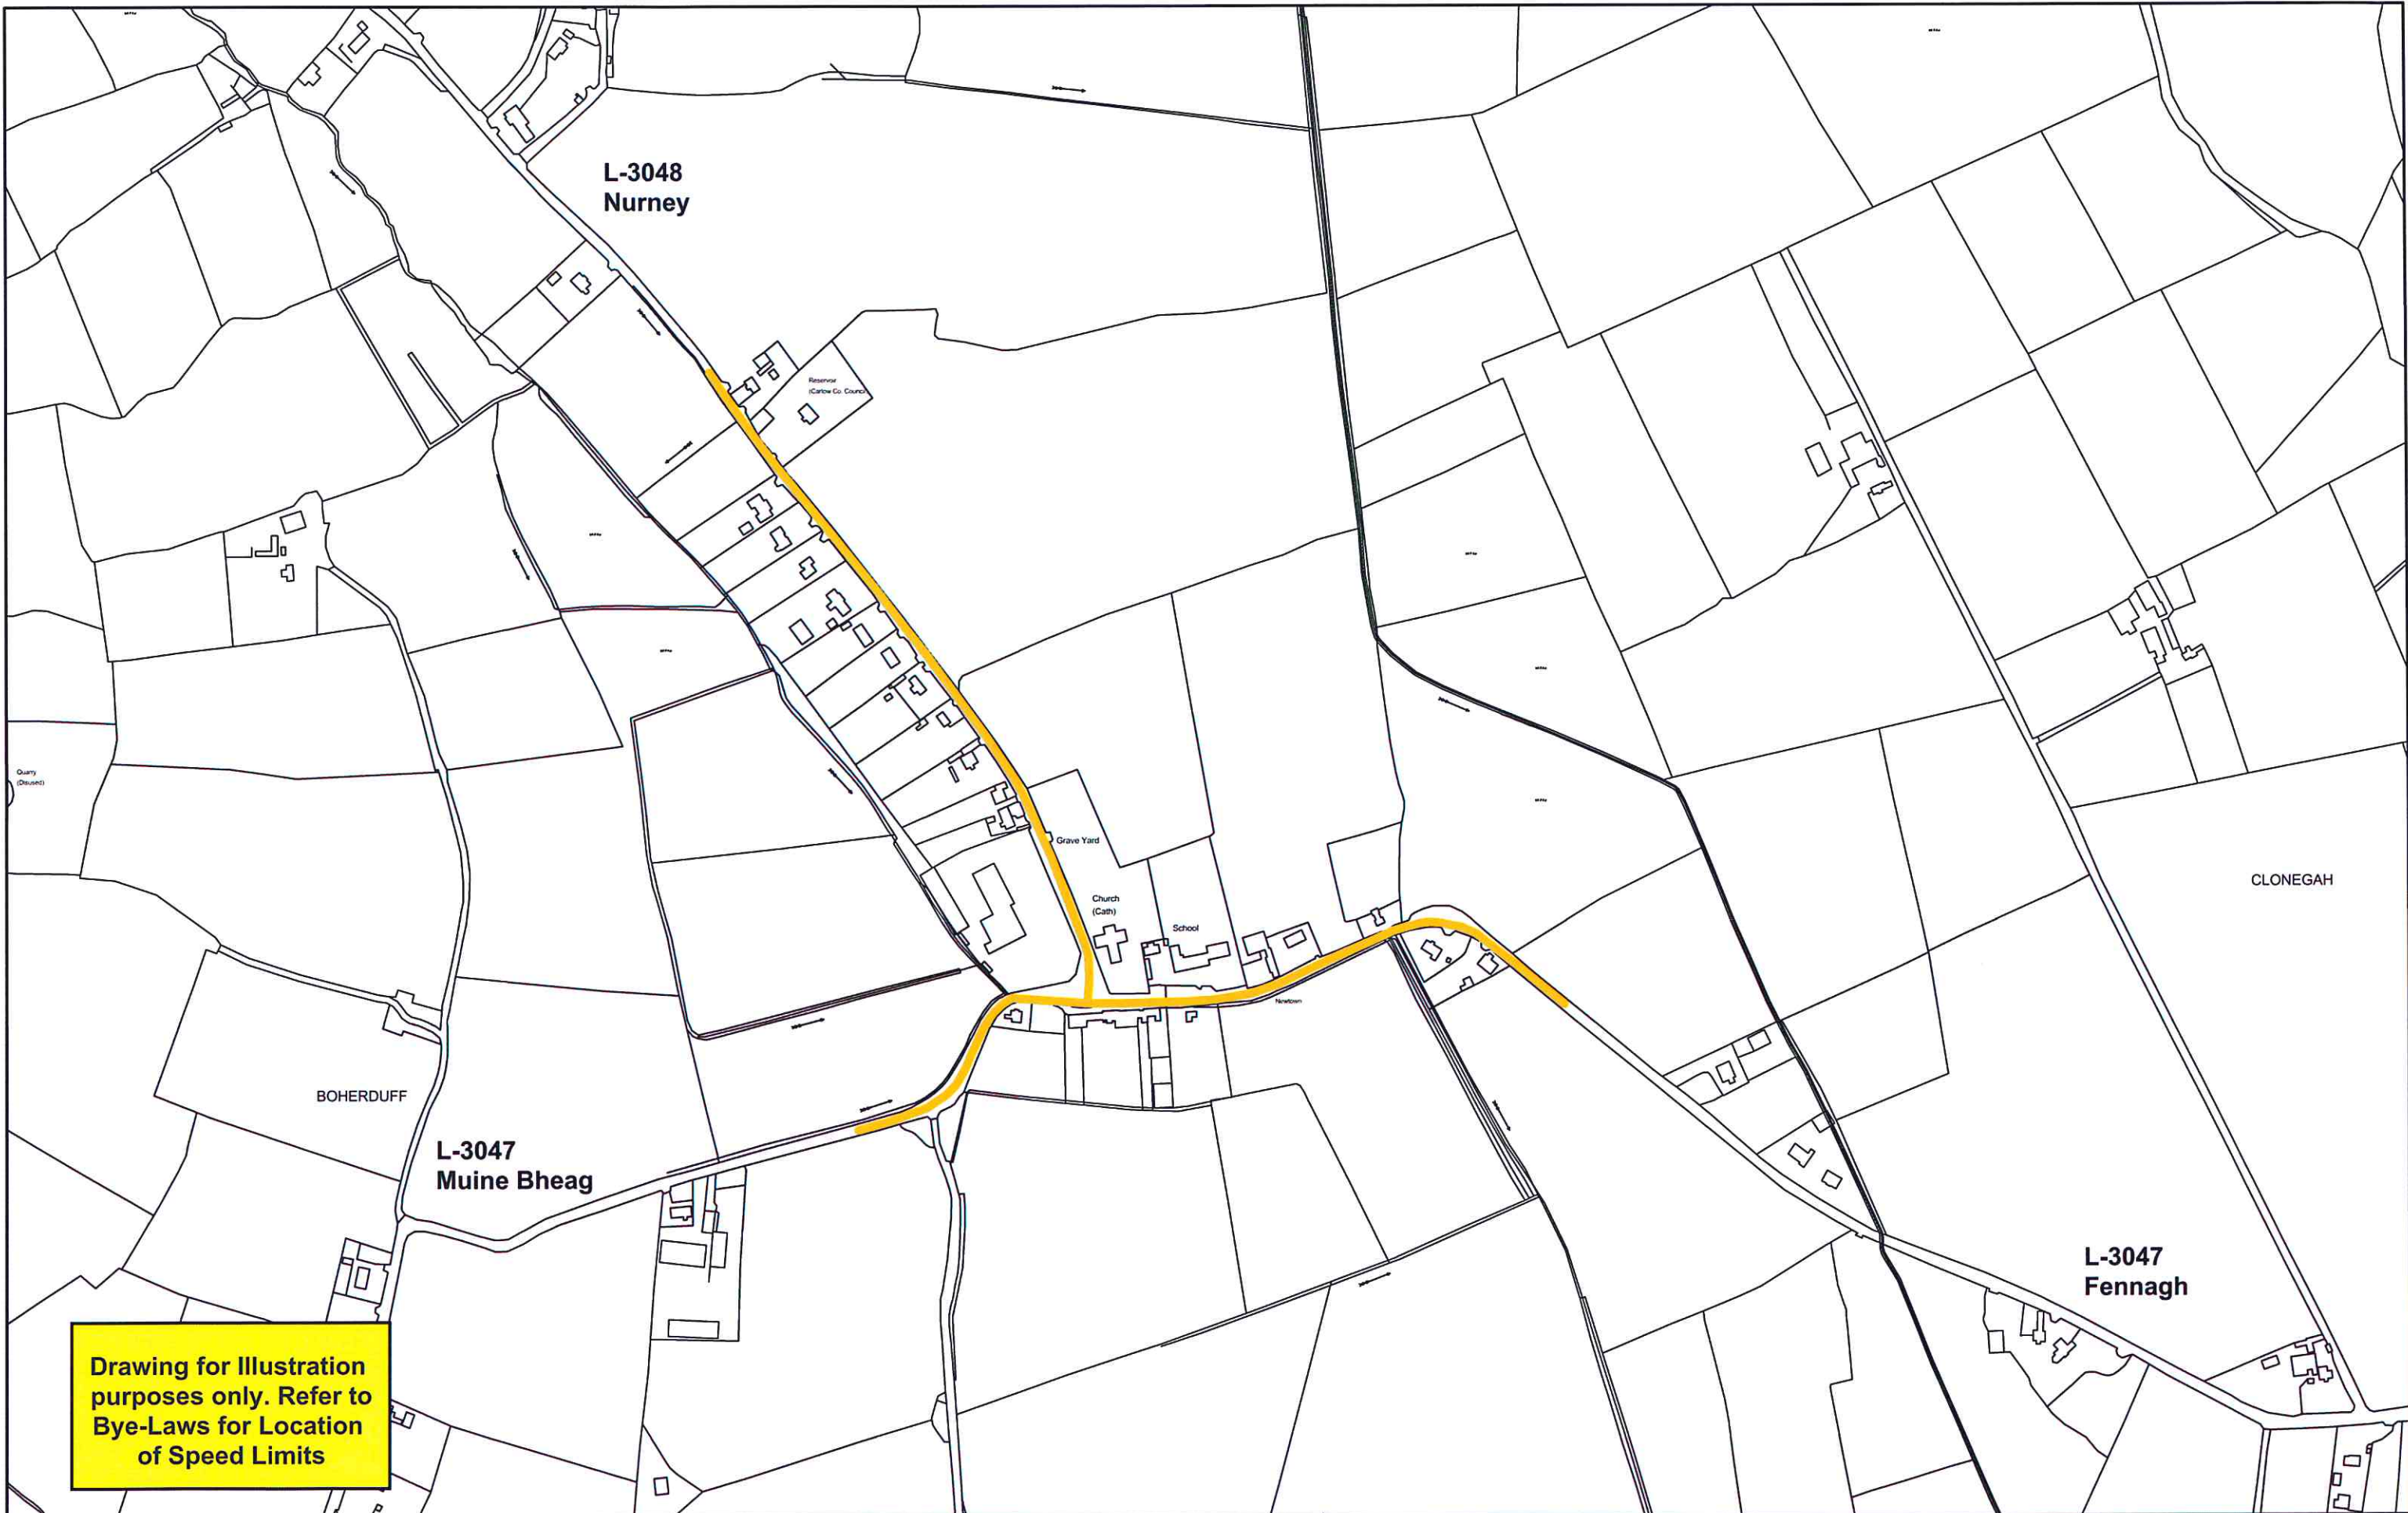

Drawing for Illustration purposes only. Refer to Bye-Laws for Location of Speed Limits

Carlow County Council Roads Department
County Hall
Athy Road
Carlow
Director of Services: Dan McInerney
Phone (059)9170300 Fax (059)9141503
Email: secretar@carlowcoco.ie

Drawing Legend					
20 Km/h	NONE	50 Km/h		100 Km/h	
30 Km/h		60 Km/h		120 Km/h	
40 Km/h		80 Km/h		Built Up Area	
					Speed Limit 50 Km / hr

INCLUDES ORDNANCE SURVEY DATA UNDER OSI LICENCE NUMBER CARLOWXXX/XX/CCMA/CARLOW COUNTY COUNCIL
UNAUTHORISED REPRODUCTION INFRINGES OSI & GOVERNMENT OF IRELAND COPYRIGHT OSI 2018

County Carlow Road Traffic Special Speed Limit Bye-Laws 2018

Location	Newtown		
District	Muine Bheag M.D.		
Scale	1/5000	Date	May 2018
DWG NO.	CW-SL-22	Revision