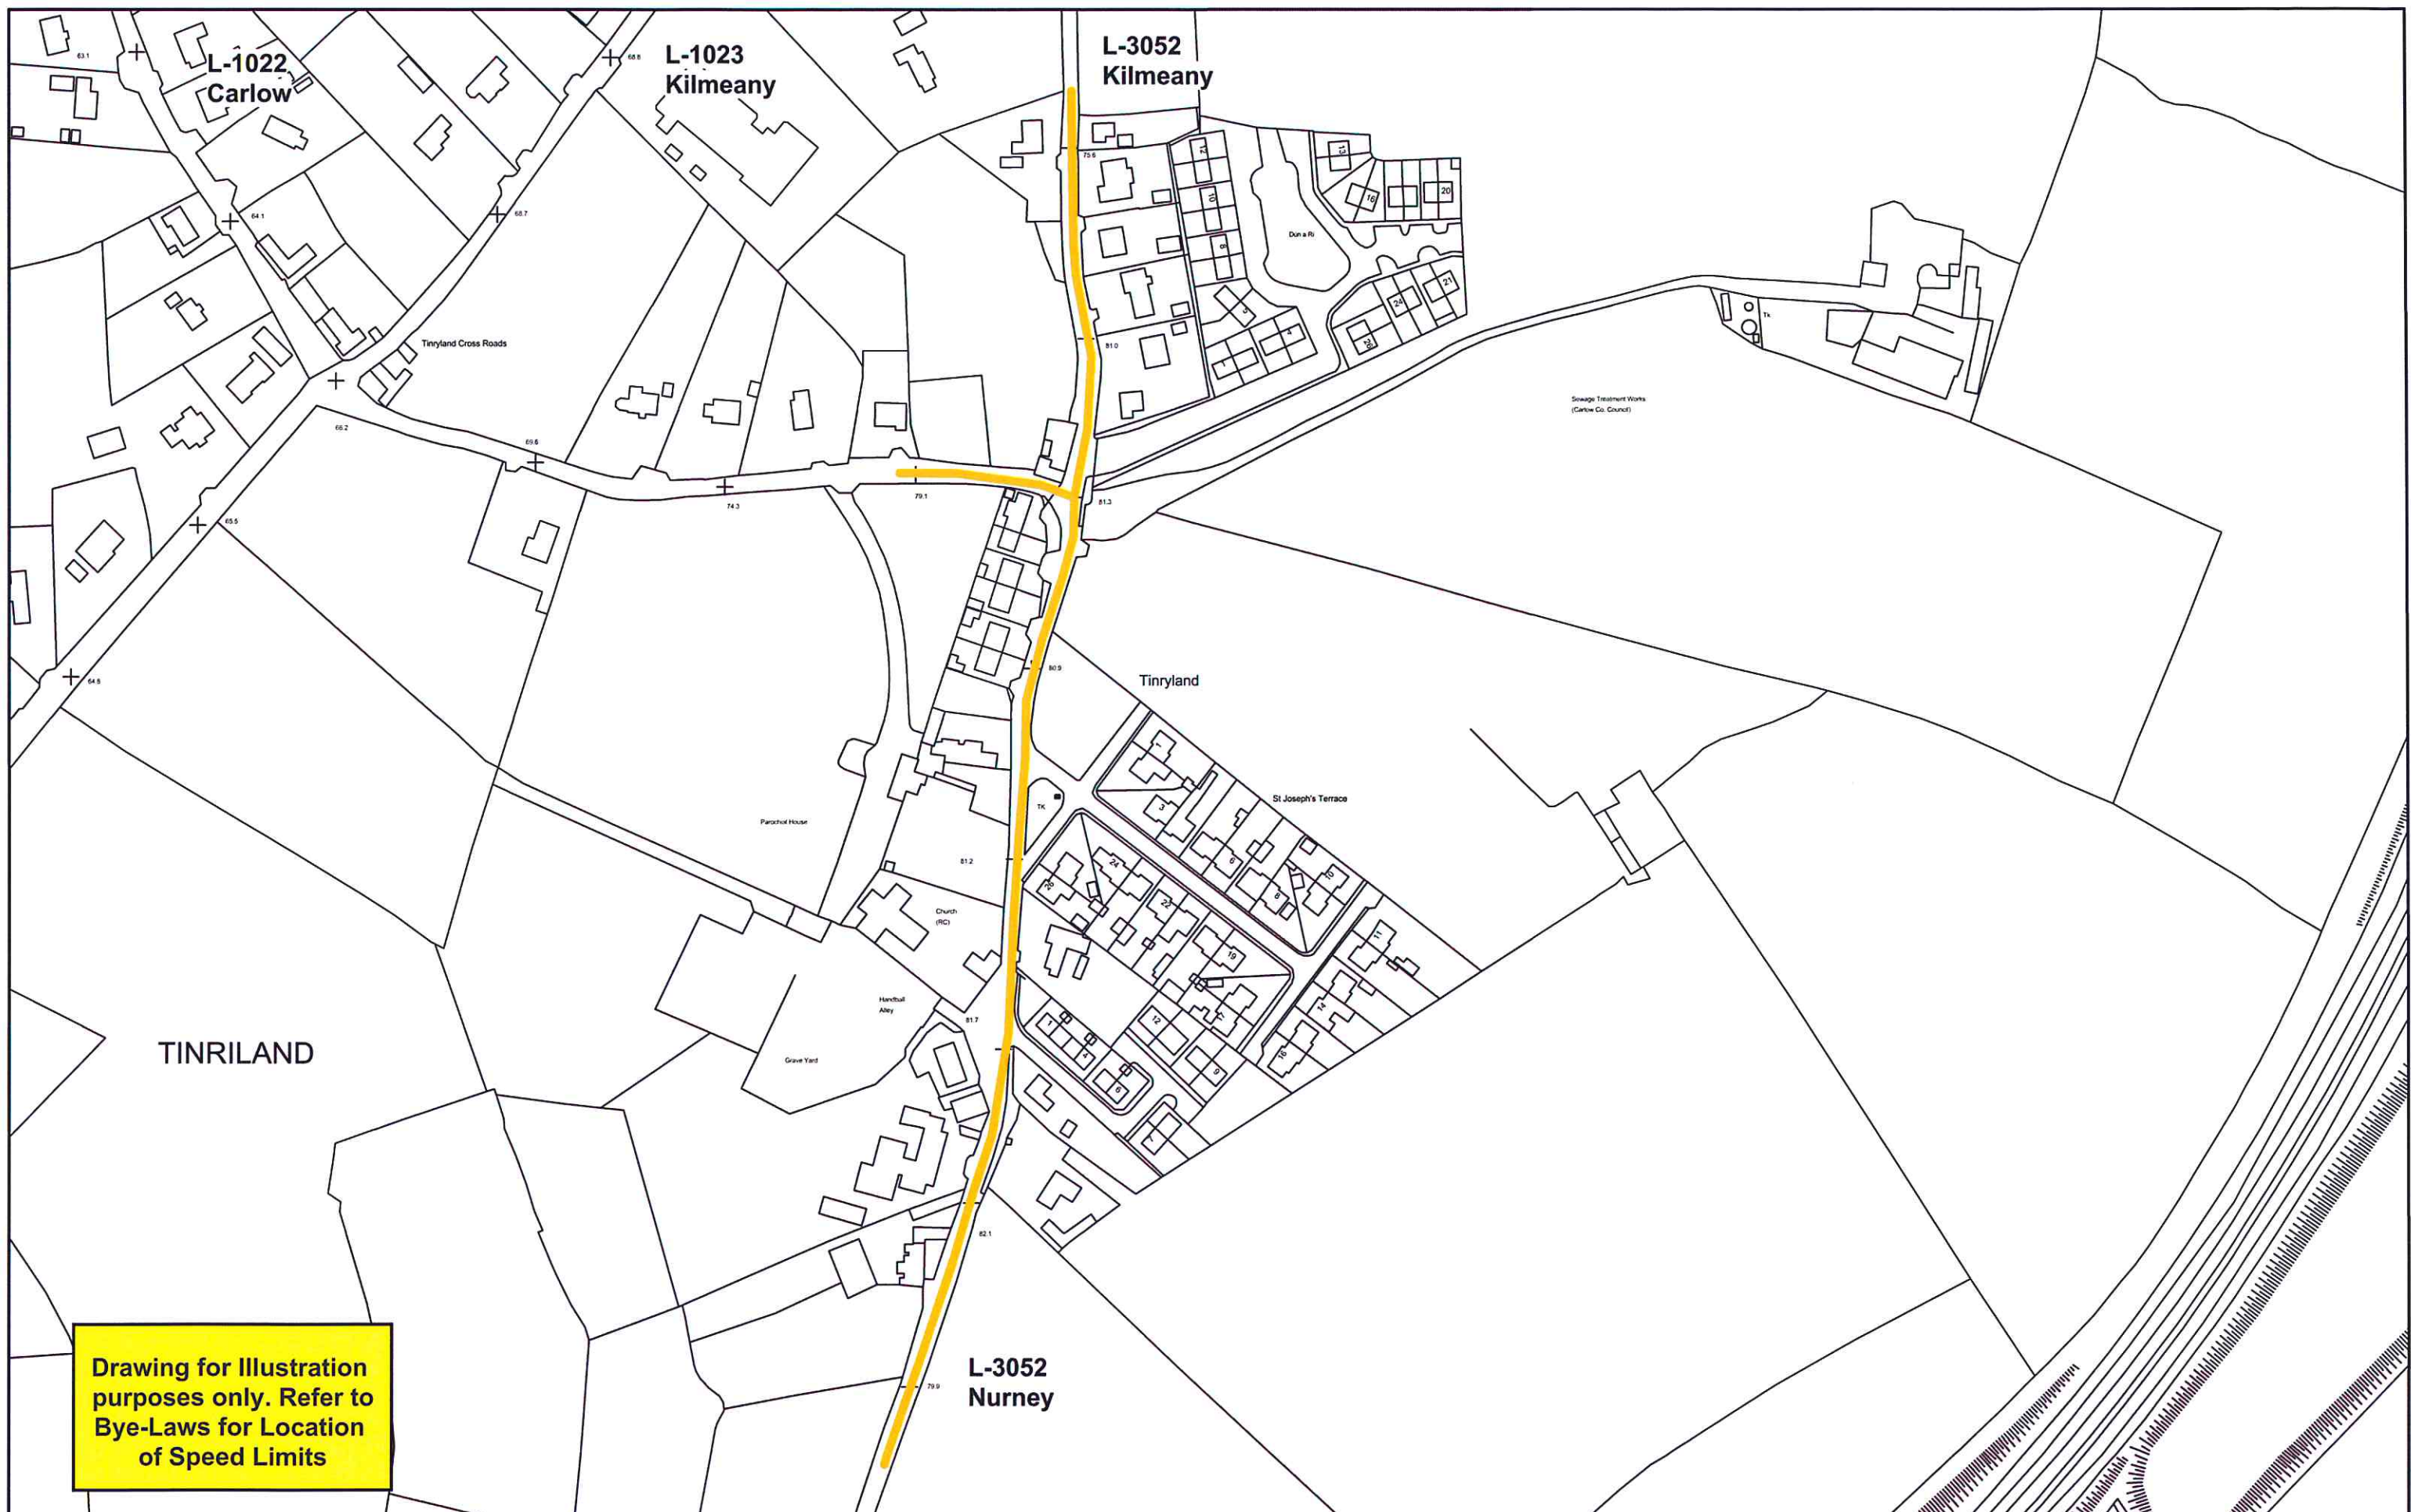

Drawing for Illustration purposes only. Refer to Bye-Laws for Location of Speed Limits

Carlow County Council Roads Department
County Hall
Athy Road
Carlow
Director of Services: Dan McInerney
Phone (059)9170300 Fax (059)9141503
Email: secretar@carlowcoco.ie

Drawing Legend					
20 Km/h	NONE	50 Km/h		100 Km/h	
30 Km/h		60 Km/h		120 Km/h	
40 Km/h		80 Km/h			
				Built Up Area Speed Limit 50 Km / hr	
INCLUDES ORDNANCE SURVEY DATA UNDER OSI LICENCE NUMBER CARLOWXXXX/XX/CCMA/CARLOW COUNTY COUNCIL UNAUTHORISED REPRODUCTION INFRINGES OSI & GOVERNMENT OF IRELAND COPYRIGHT OSI 2018					

County Carlow Road Traffic Special Speed Limit Bye-Laws 2018

Location		Tinryland	
District		Carlow M.D.	
Scale	1/2500	Date	May 2018
DWG NO.	CW-SL-35	Revision