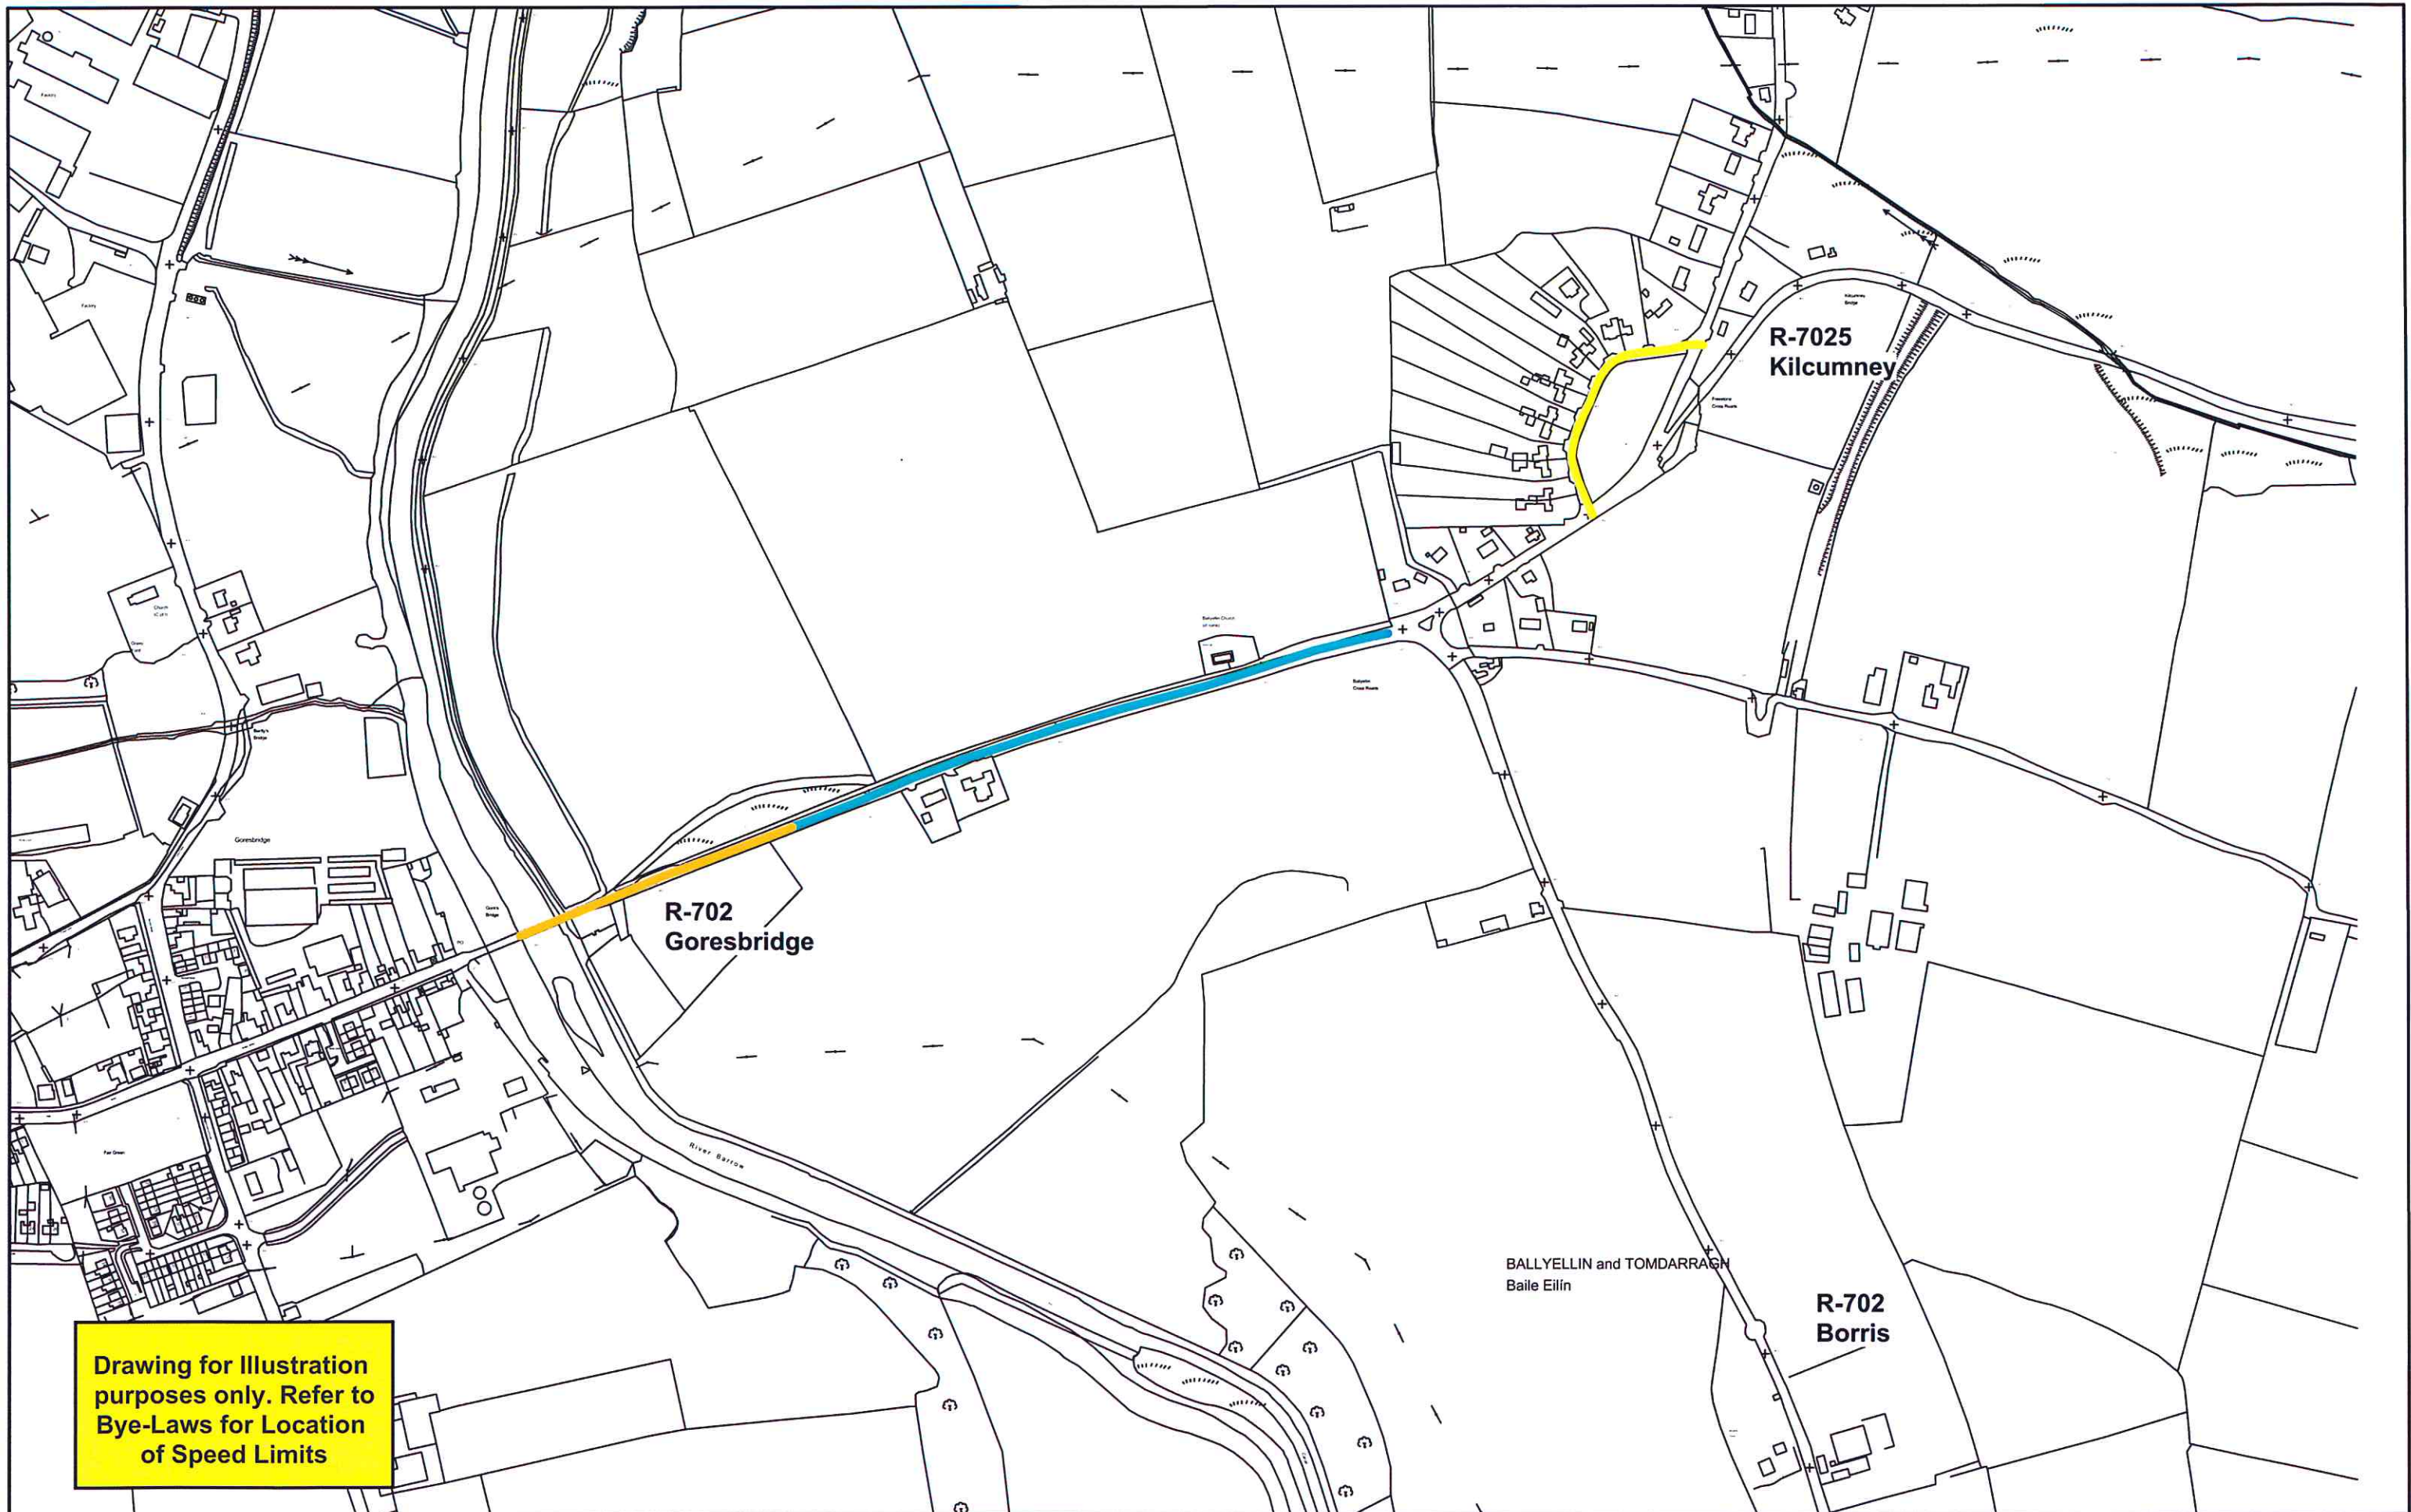

Drawing for illustration purposes only. Refer to Bye-Laws for Location of Speed Limits

Carlow County Council Roads Department
County Hall
Athy Road
Carlow
Director of Services: Dan McInerney
Phone (059)9170300 Fax (059)9141503
Email: secretar@carlowcoco.ie

Drawing Legend					
20 Km/h	NONE	50 Km/h		100 Km/h	
30 Km/h		60 Km/h		120 Km/h	
40 Km/h		80 Km/h			
			Built Up Area	Speed Limit 50 Km / hr	

INCLUDES ORDNANCE SURVEY DATA UNDER OSI LICENCE NUMBER CARLOWXXXX/XX/CCMA/CARLOW COUNTY COUNCIL
UNAUTHORISED REPRODUCTION INFRINGES OSI & GOVERNMENT OF IRELAND COPYRIGHT OSI 2018

County Carlow Road Traffic Special Speed Limit Bye-Laws 2018

Location	Goresbridge	
District	Muine Bheag M.D.	
Scale	1/2500	Date May 2018
DWG NO.	CW-SL-15	Revision