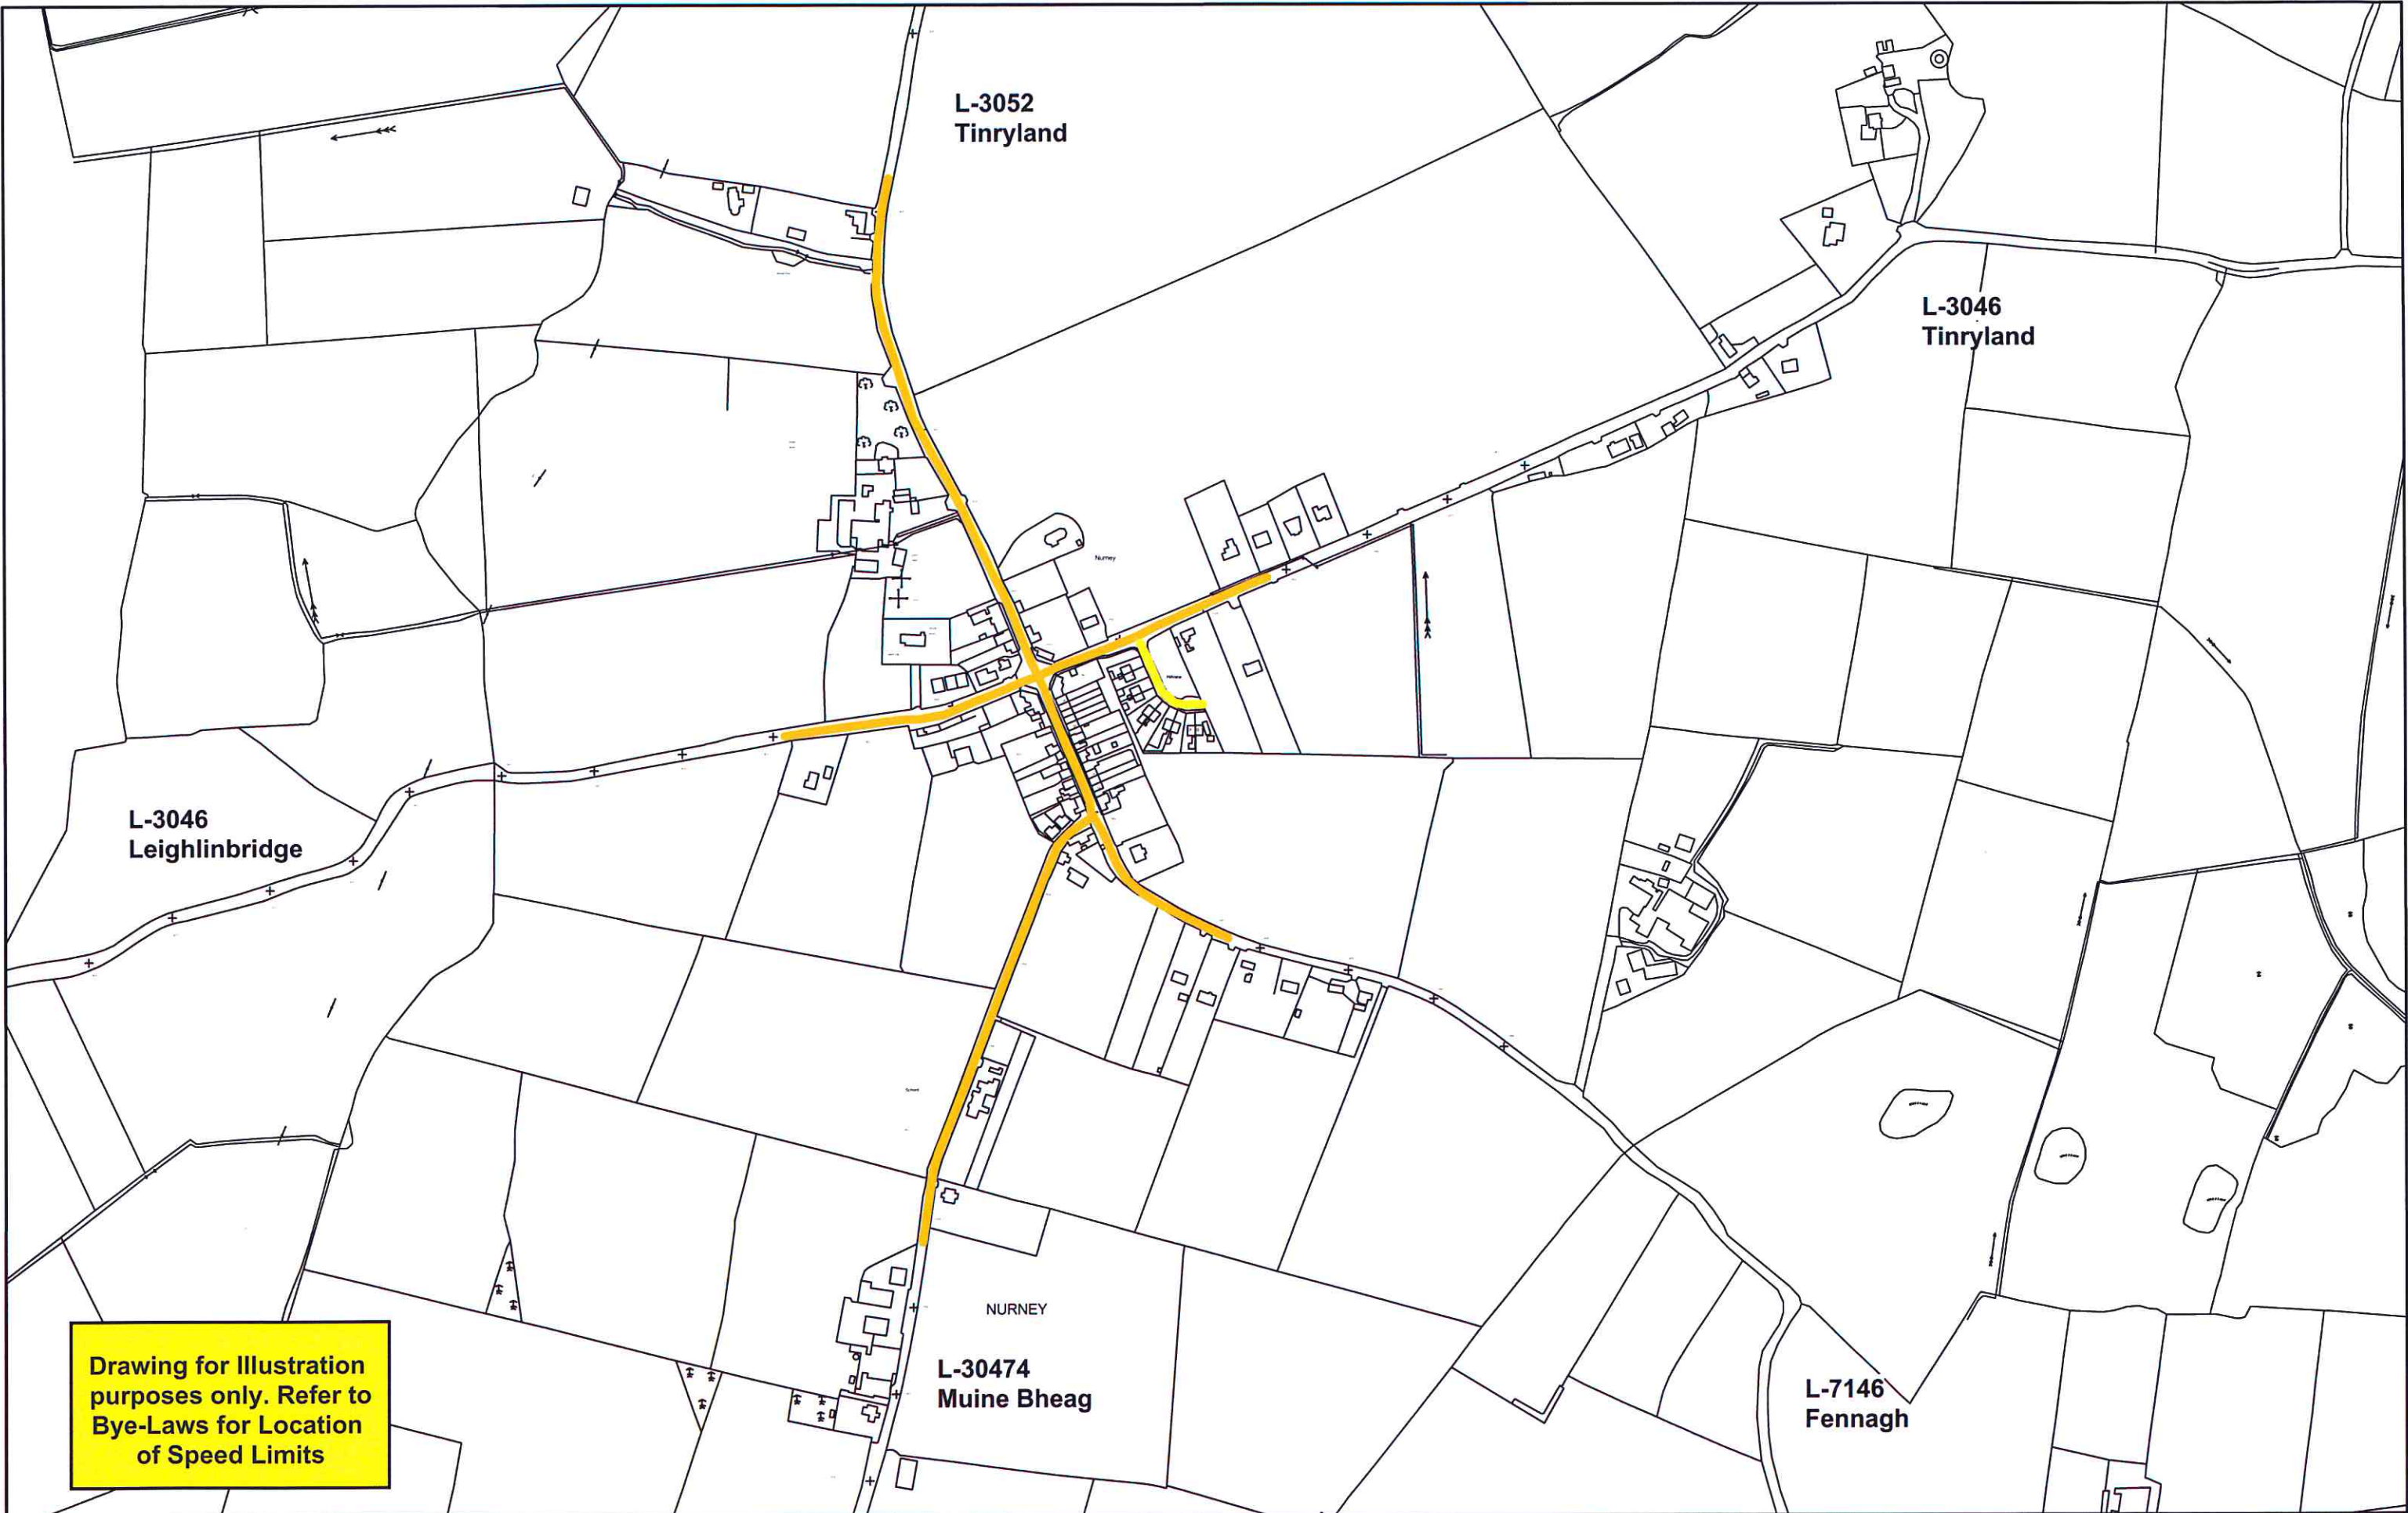

Drawing for illustration purposes only. Refer to Bye-Laws for Location of Speed Limits

Carlow County Council Roads Department
County Hall
Athy Road
Carlow
Director of Services: Dan McInerney
Phone (059)9170300 Fax (059)9141503
Email: secretar@carlowcoco.ie

Drawing Legend

20 Km/h	NONE	50 Km/h		100 Km/h		Built Up Area	
30 Km/h		60 Km/h		120 Km/h		Speed Limit 50 Km / hr	
40 Km/h		80 Km/h					

INCLUDES ORDNANCE SURVEY DATA UNDER OSI LICENCE NUMBER CARLOWXXX/XX/CCMA/CARLOW COUNTY COUNCIL
UNAUTHORISED REPRODUCTION INFRINGES OSI & GOVERNMENT OF IRELAND COPYRIGHT OSI 2018

**County Carlow Road
Traffic Special Speed
Limit Bye-Laws 2018**

Location		Nurney	
District		Muine Bheag M.D.	
Scale	1/5000	Date	May 2018
DWG NO.	CW-SL-24	Revision