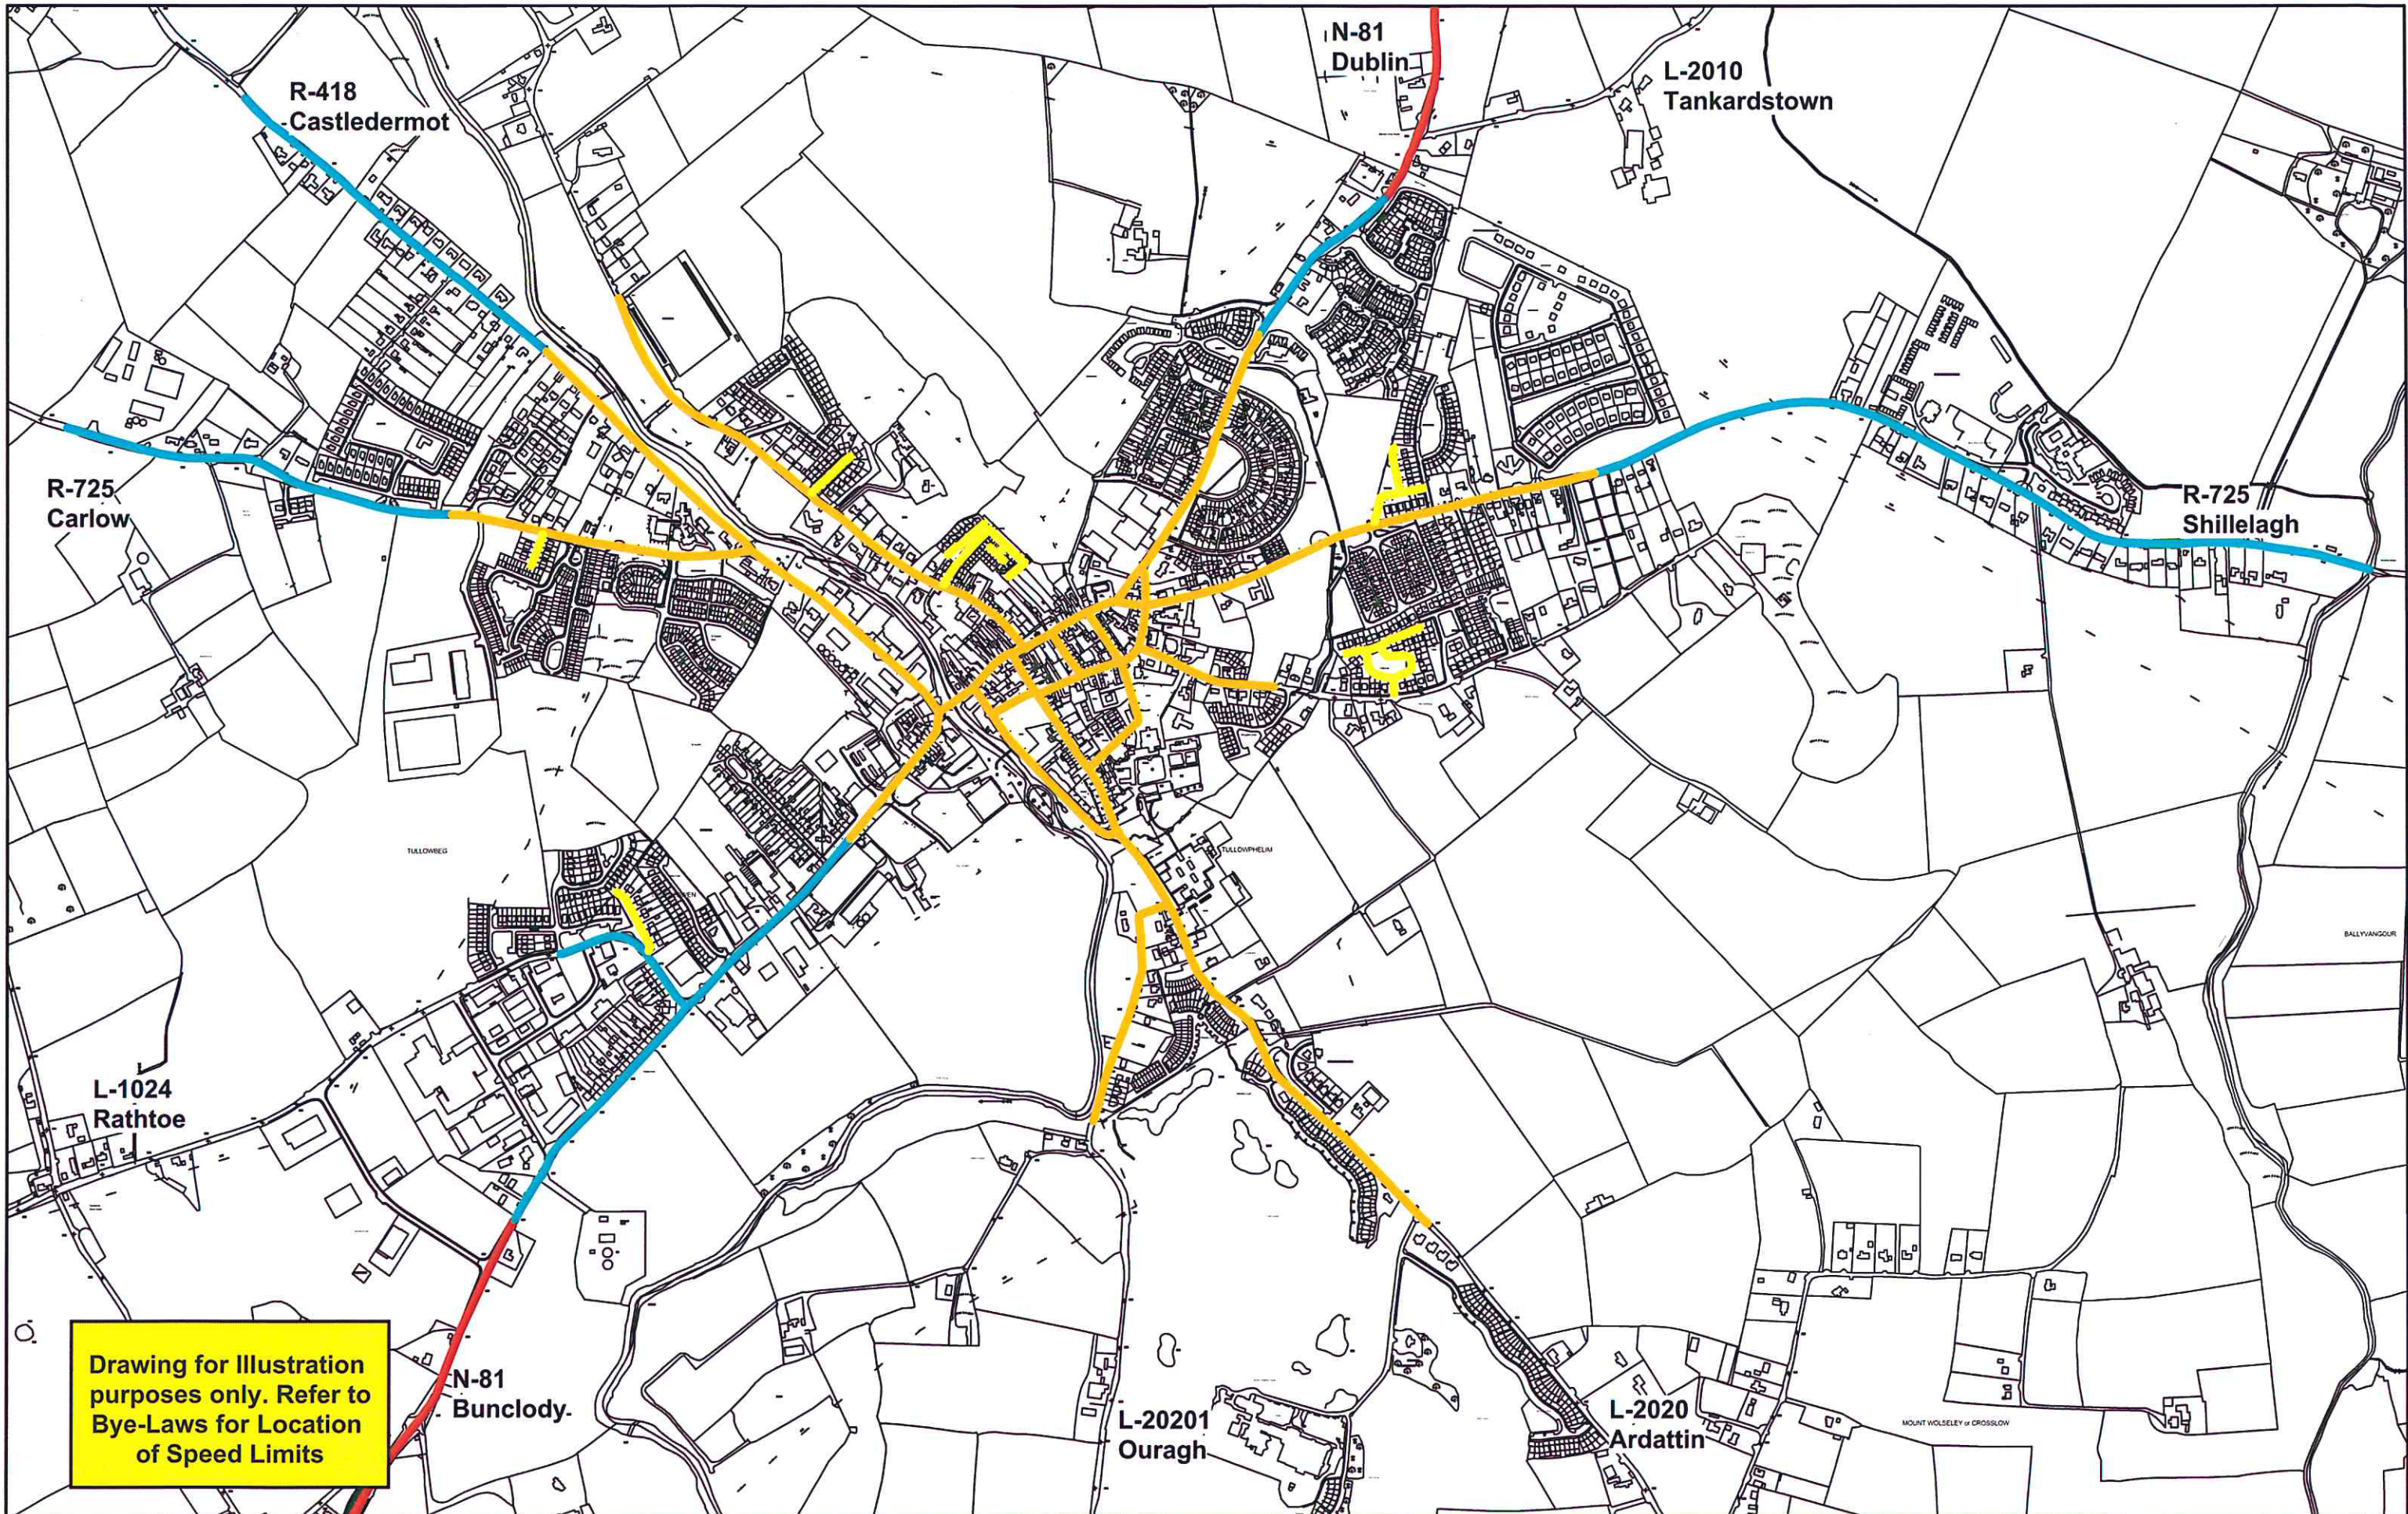

Drawing for illustration purposes only. Refer to Bye-Laws for Location of Speed Limits

Carlow County Council Roads Department
County Hall
Athy Road
Carlow
Director of Services: Dan McInerney
Phone (059)9170300 Fax (059)9141503
Email: secretar@carlowcoco.ie

Drawing Legend	
20 Km/h NONE	50 Km/h
30 Km/h	60 Km/h
40 Km/h	80 Km/h
	100 Km/h
	120 Km/h
	Built Up Area Speed Limit 50 Km / hr

INCLUDES ORDNANCE SURVEY DATA UNDER OSI LICENCE NUMBER CARLOWXXXX/XX/CCMA/CARLOW COUNTY COUNCIL
UNAUTHORISED REPRODUCTION INFRINGES OSI & GOVERNMENT OF IRELAND COPYRIGHT OSI 2018

County Carlow Road Traffic Special Speed Limit Bye-Laws 2018

Location		Tullow	
District		Carlow M.D.	
Scale	1/10000	Date	May 2018
DWG NO.	CW-SL-36	Revision