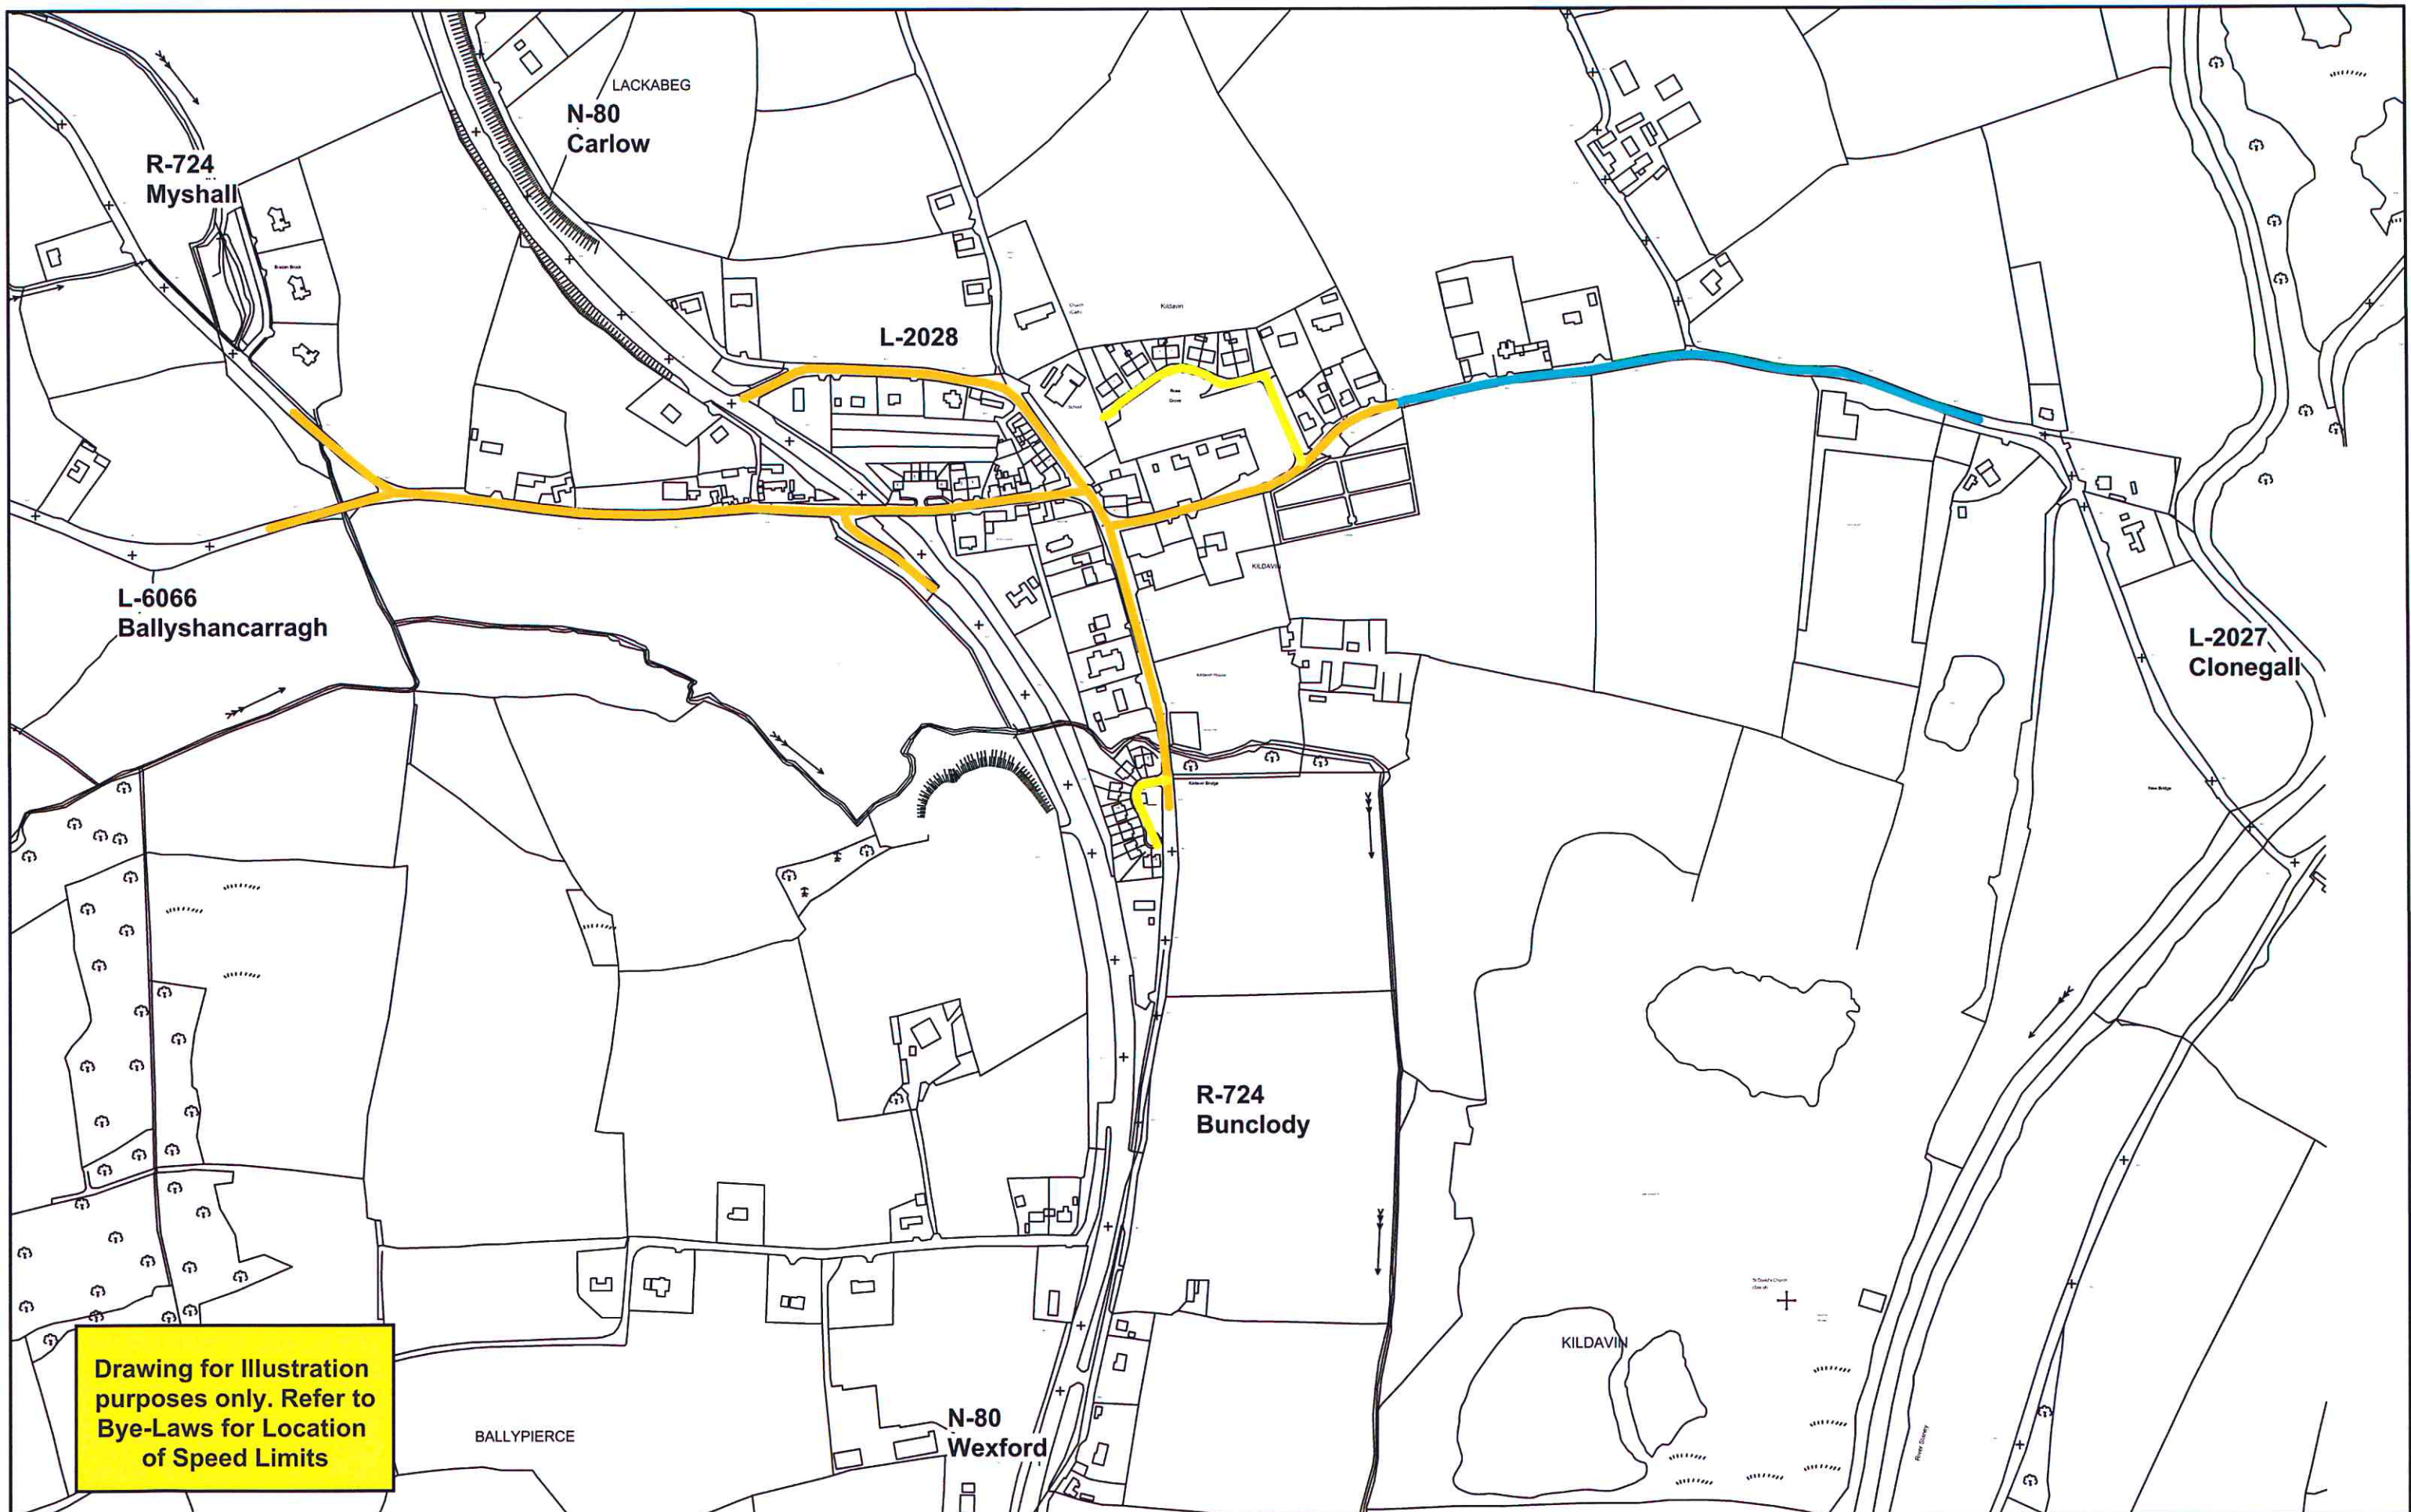

Drawing for illustration purposes only. Refer to Bye-Laws for Location of Speed Limits

Carlow County Council Roads Department
County Hall
Athy Road
Carlow
Director of Services: Dan McInerney
Phone (059)9170300 Fax (059)9141503
Email: secretar@carlowcoco.ie

Drawing Legend			
20 Km/h	NONE	50 Km/h	100 Km/h
30 Km/h		60 Km/h	120 Km/h
40 Km/h		80 Km/h	
		Built Up Area Speed Limit 50 Km / hr	

INCLUDES ORDNANCE SURVEY DATA UNDER OSI LICENCE NUMBER CARLOWXXXXXX/CCMA/CARLOW COUNTY COUNCIL
UNAUTHORISED REPRODUCTION INFRINGES OSI & GOVERNMENT OF IRELAND COPYRIGHT OSI 2018

County Carlow Road Traffic Special Speed Limit Bye-Laws 2018

Location	Kildavin	
District	Muine Bheag M.D.	
Scale	1/5000	Date May 2018
DWG NO.	CW-SL-18	Revision