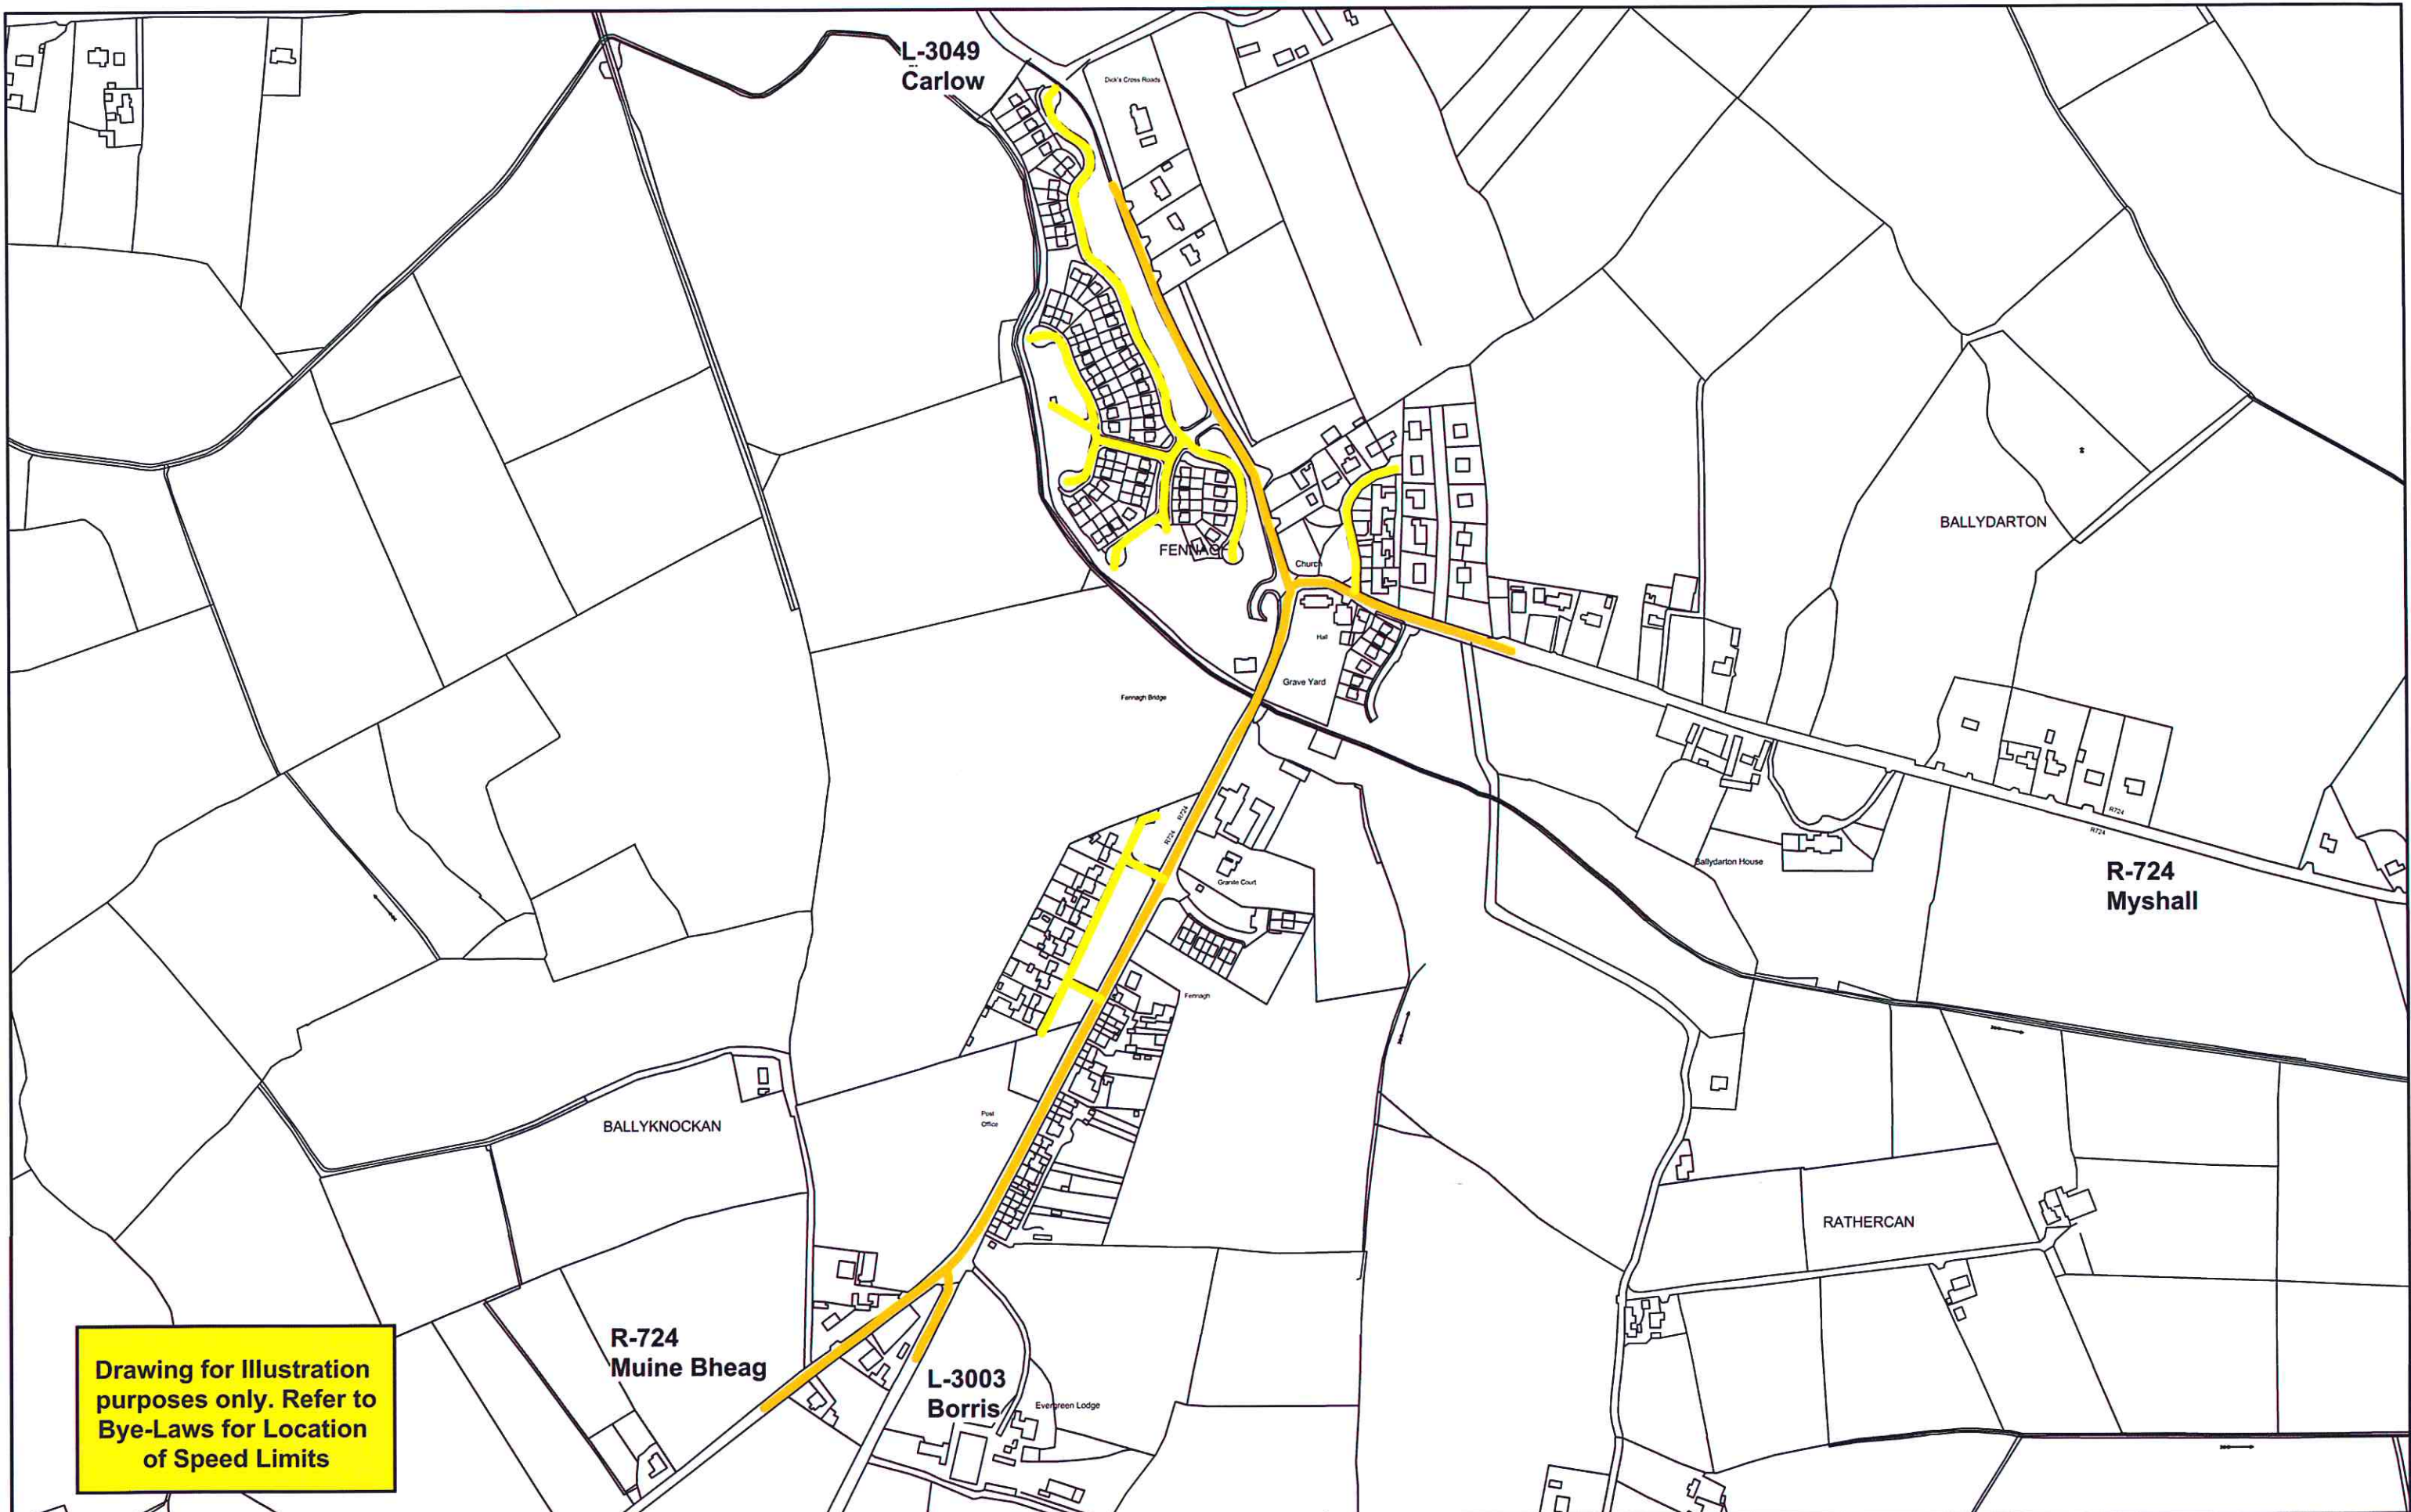

Drawing for Illustration purposes only. Refer to Bye-Laws for Location of Speed Limits

Carlow County Council Roads Department
County Hall
Athy Road
Carlow
Director of Services: Dan McInerney
Phone (059)9170300 Fax (059)9141503
Email: secretar@carlowcoco.ie

Drawing Legend					
20 Km/h	NONE	50 Km/h		100 Km/h	
30 Km/h		60 Km/h		120 Km/h	
40 Km/h		80 Km/h			
			Built Up Area		Speed Limit 50 Km / hr
INCLUDES ORDNANCE SURVEY DATA UNDER OSI LICENCE NUMBER CARLOWXXXX/XX/CCMA/CARLOW COUNTY COUNCIL UNAUTHORISED REPRODUCTION INFRINGES OSI & GOVERNMENT OF IRELAND COPYRIGHT OSI 2018					

County Carlow Road Traffic Special Speed Limit Bye-Laws 2018

Location		Fenagh	
District		Muine Bheag M.D.	
Scale	1/5000	Date	May 2018
DWG NO.	CW-SL-12	Revision