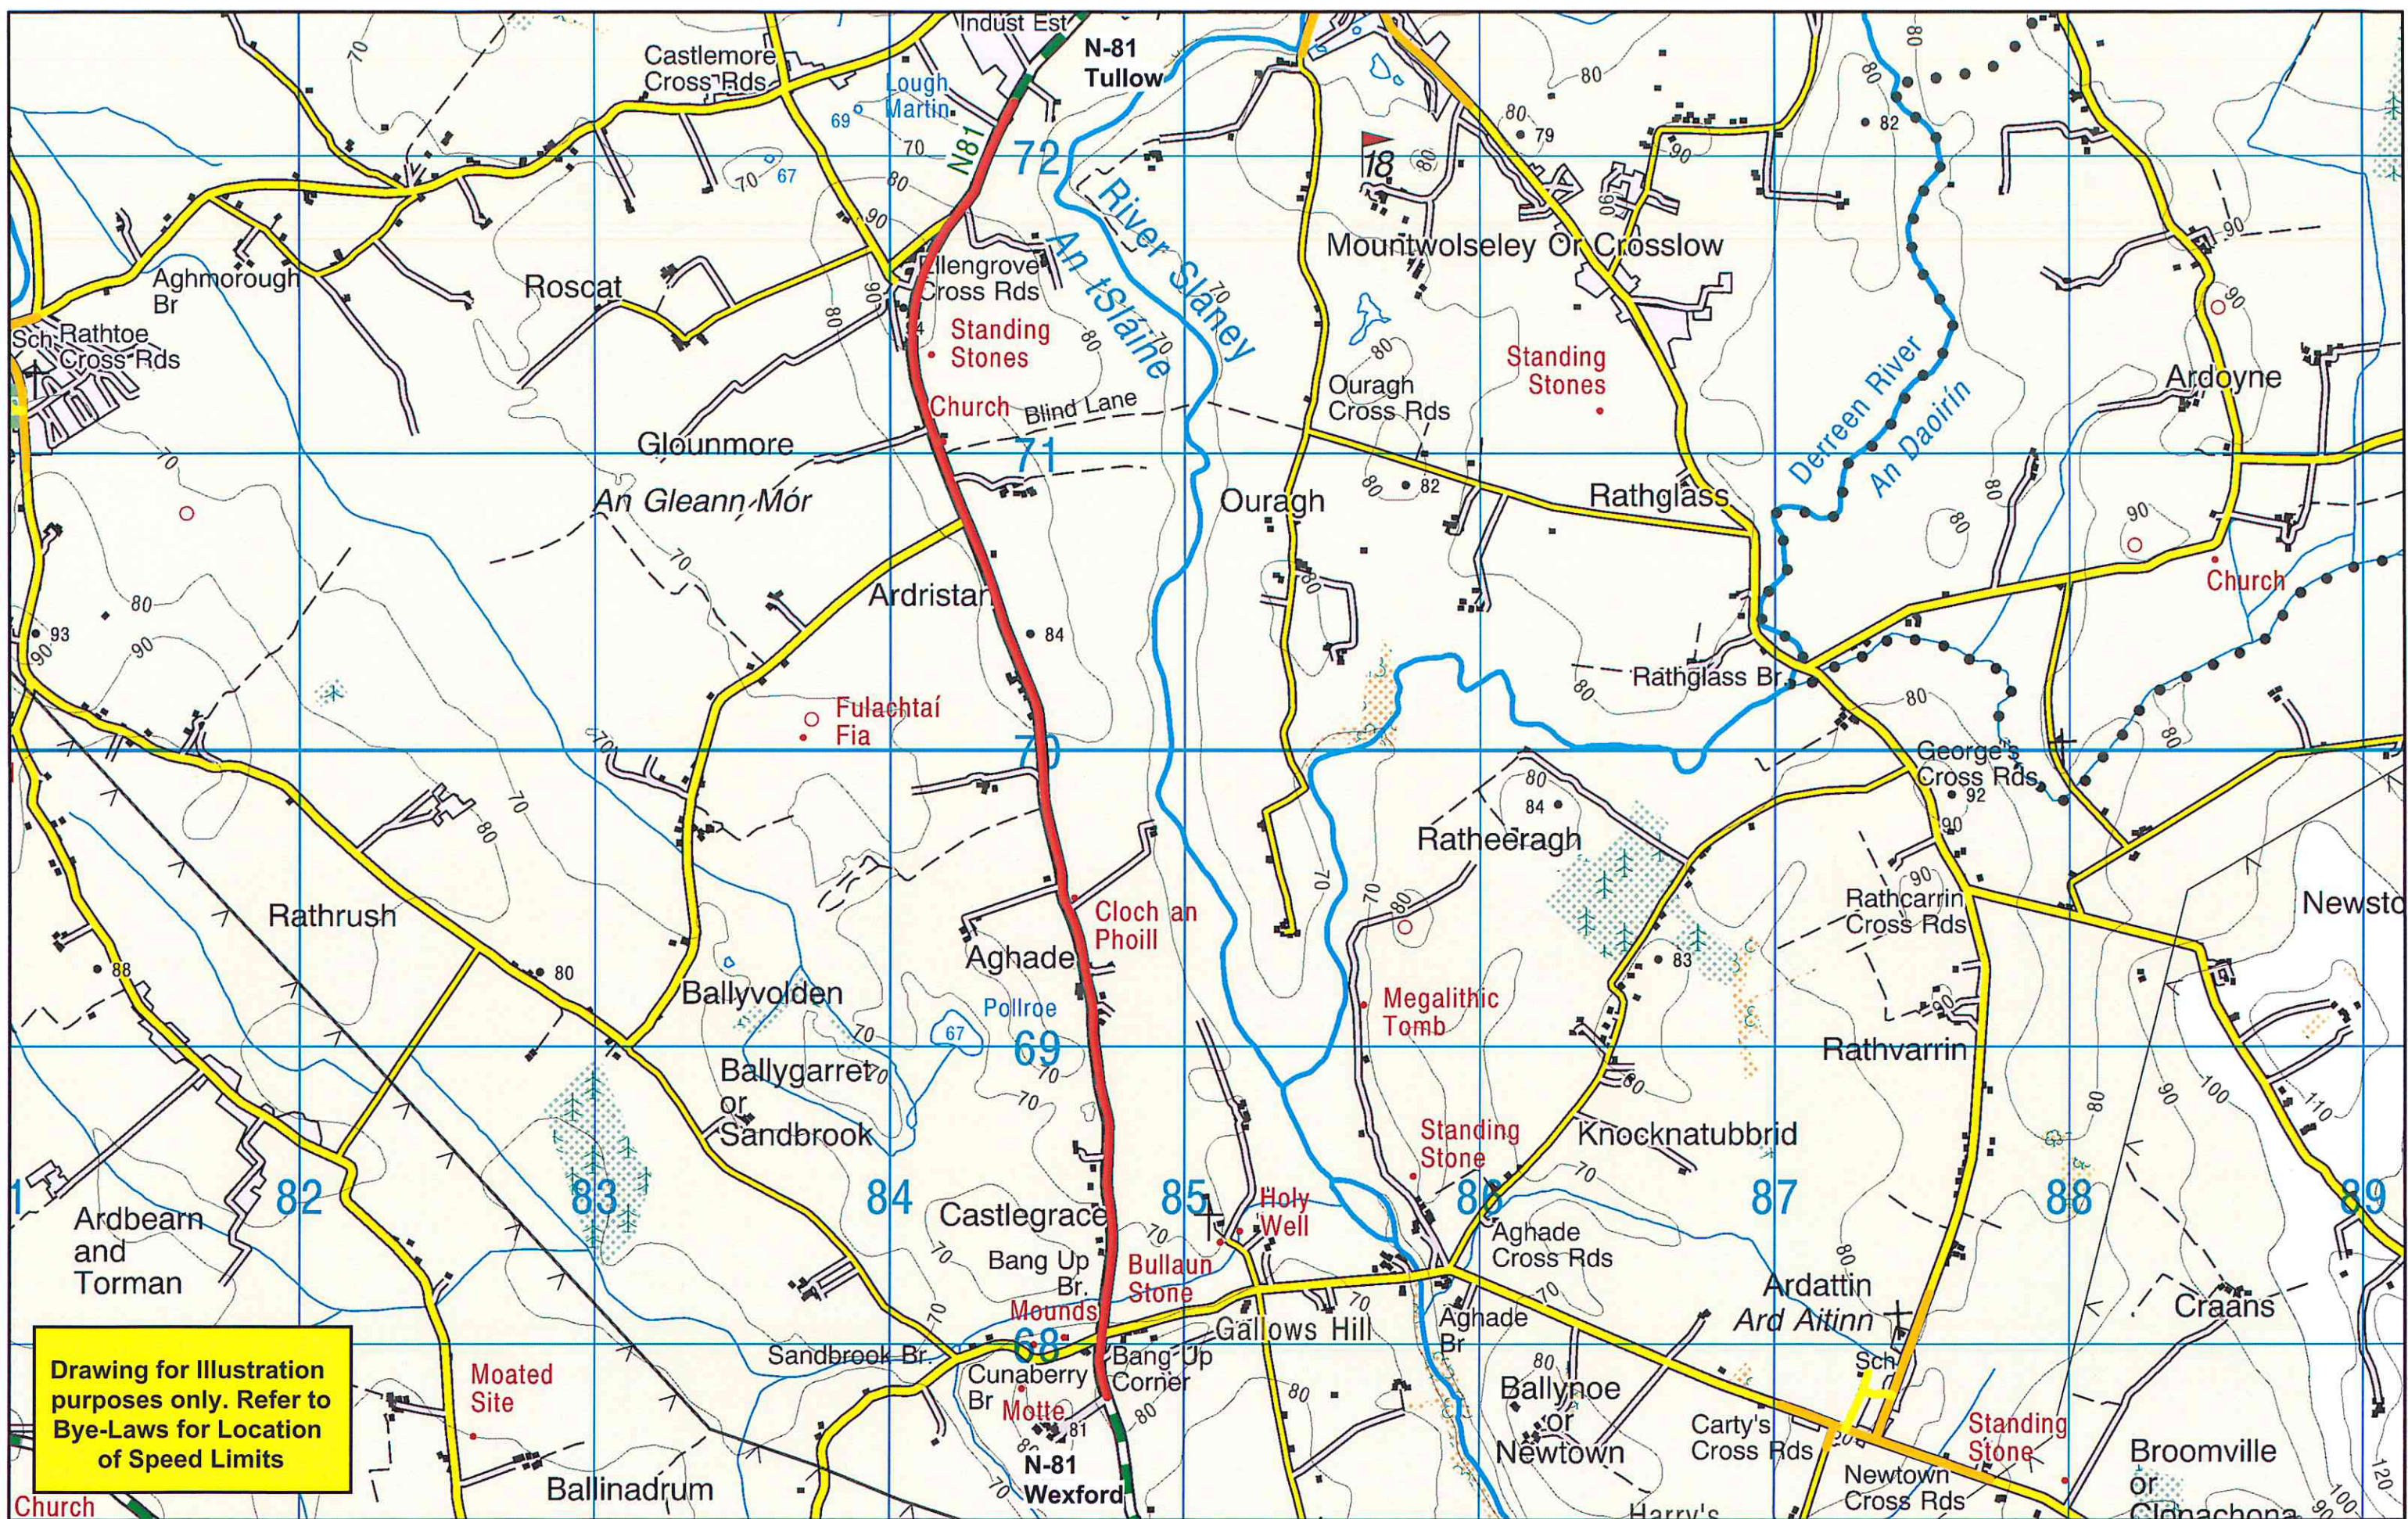

Drawing for illustration purposes only. Refer to Bye-Laws for Location of Speed Limits

Carlow County Council Roads Department
County Hall
Athy Road
Carlow
Director of Services: Dan McInerney
Phone (059)9170300 Fax (059)9141503
Email: secretar@carlowcoco.ie

Drawing Legend	
20 Km/h	NONE
30 Km/h	
40 Km/h	
50 Km/h	
60 Km/h	
80 Km/h	
100 Km/h	
120 Km/h	
Built Up Area Speed Limit 50 Km/hr	

INCLUDES ORDNANCE SURVEY DATA UNDER OSI LICENCE NUMBER CARLOWXXXXXX/CCMA/CARLOW COUNTY COUNCIL
UNAUTHORISED REPRODUCTION INFRINGES OSI & GOVERNMENT OF IRELAND COPYRIGHT OSI 2018

County Carlow Road Traffic Special Speed Limit Bye-Laws 2018

Location	N-81 Tullow - Bang Up Cross	
District	Carlow & Muine Bheag M.D.	
Scale	1/20,000	Date
DWG NO.	CW-SL-44	Revision
		May 2018