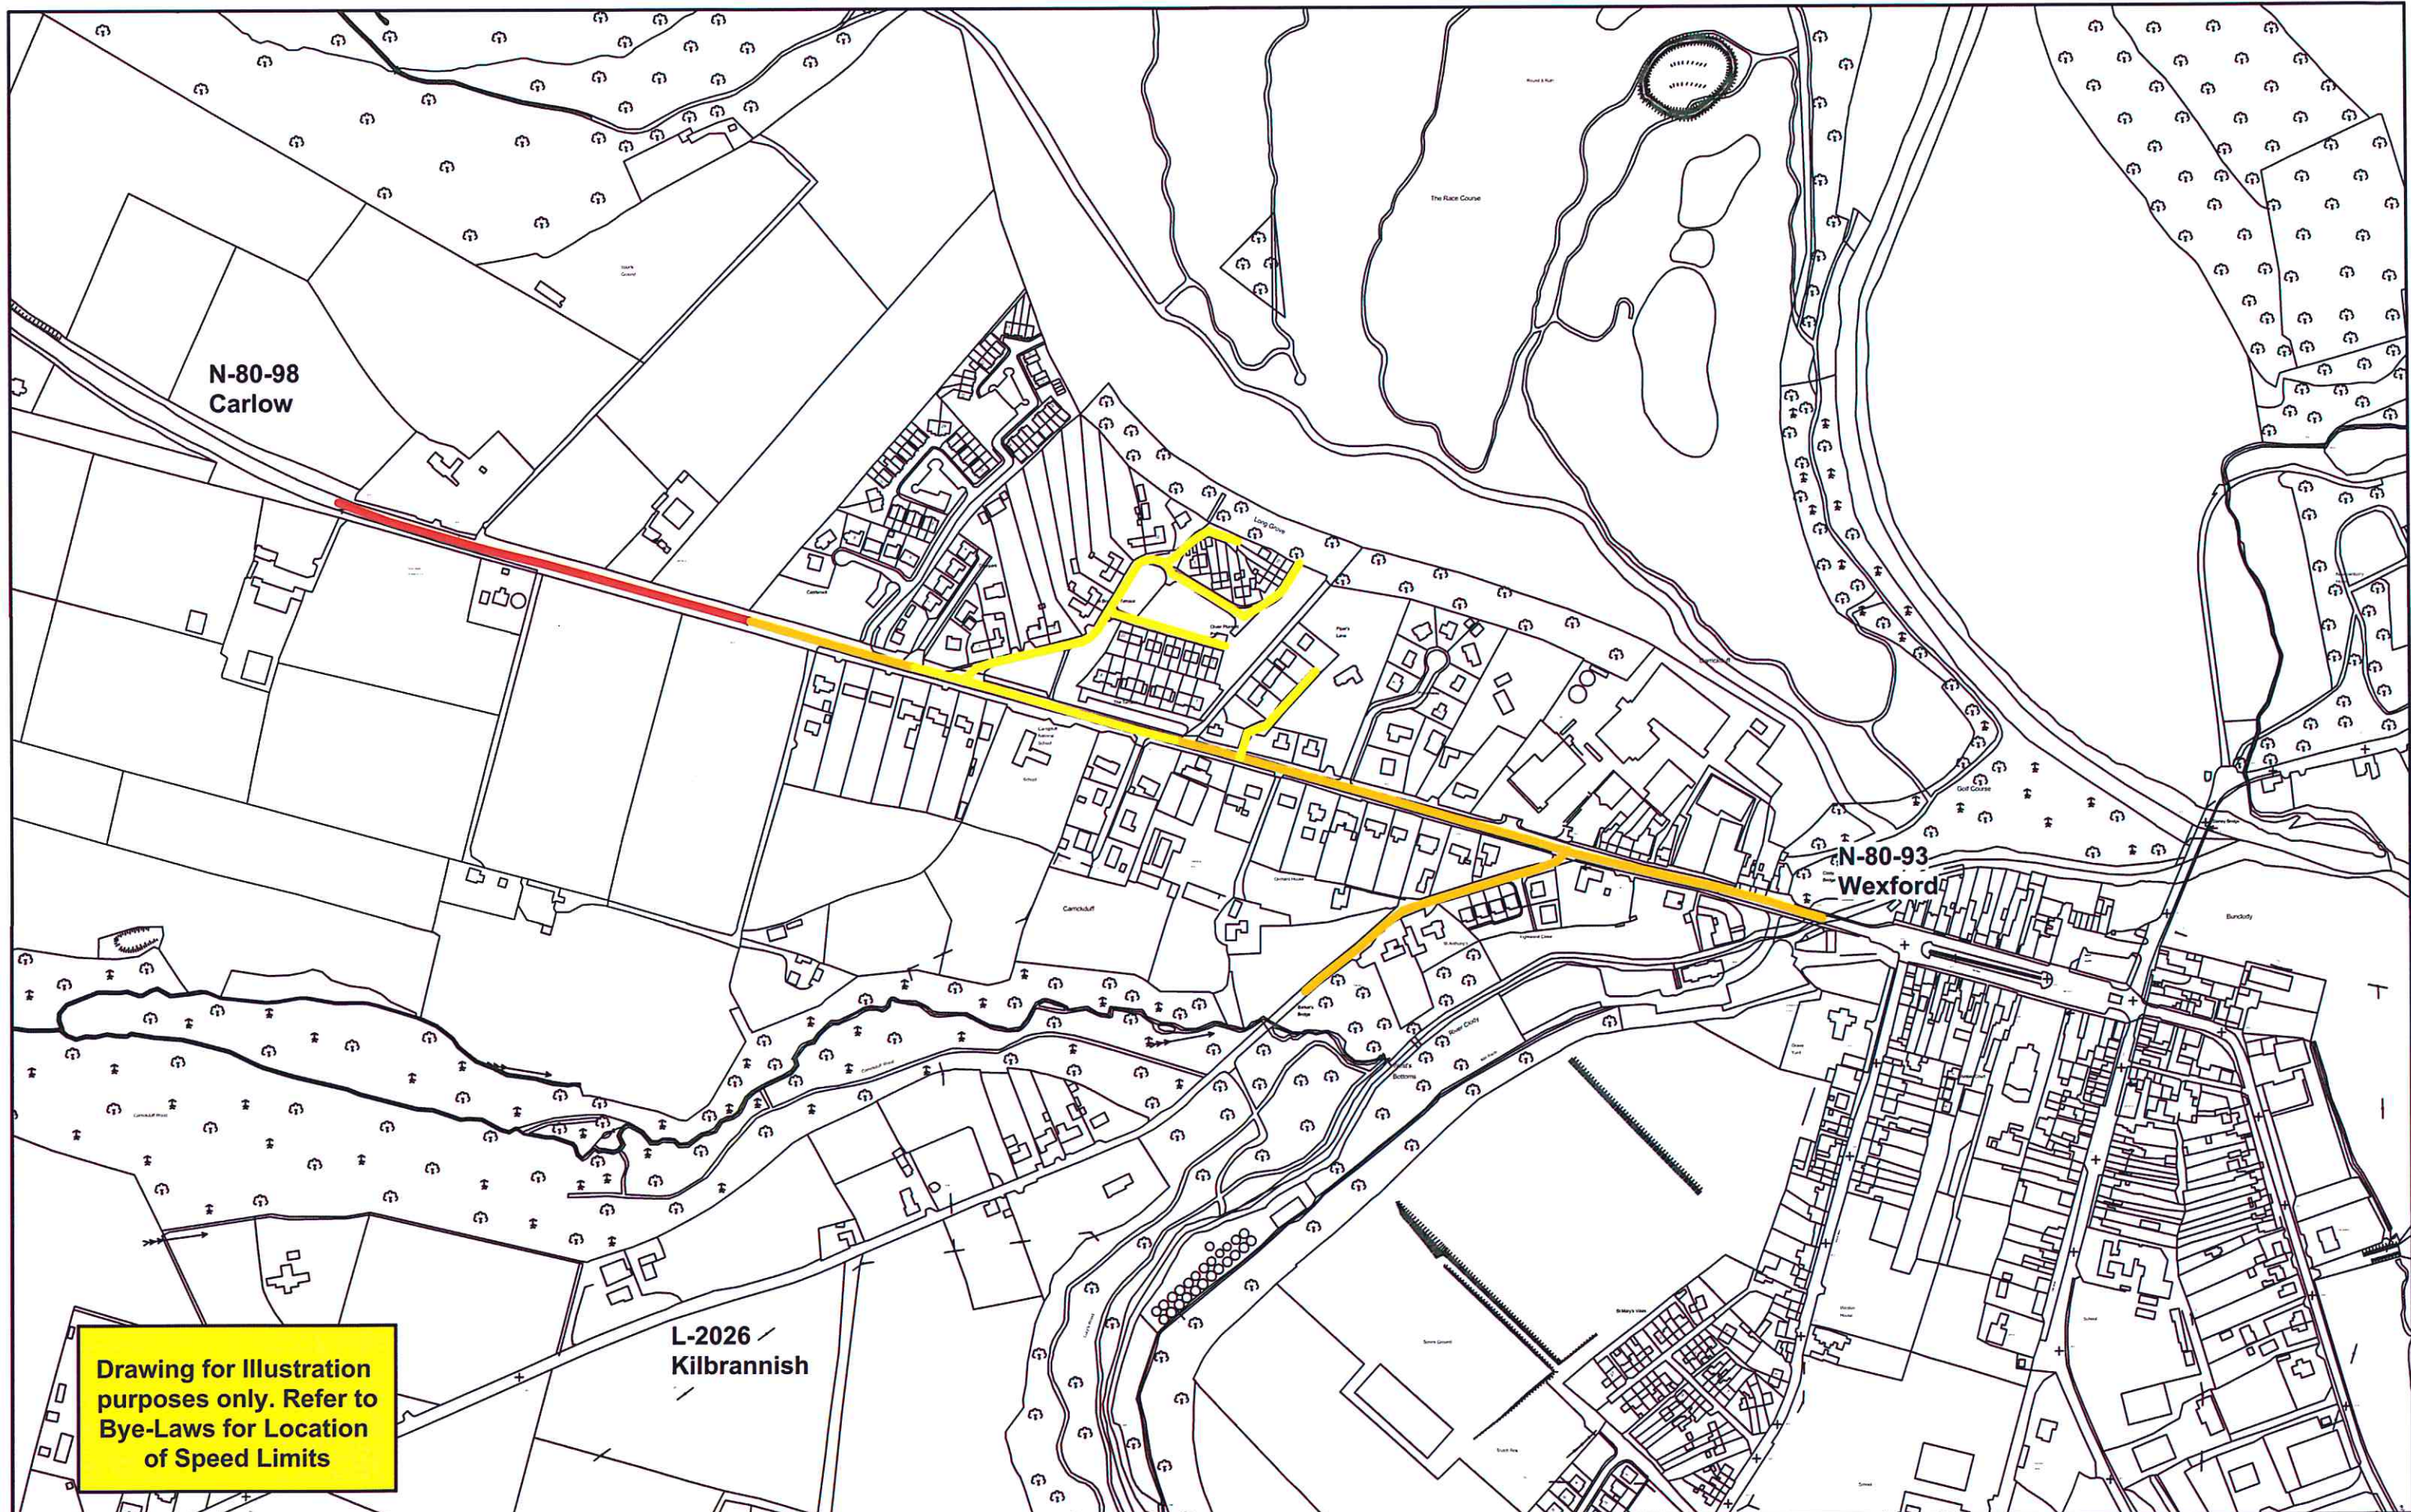

Location	Carlow 2 of 2	
District	Carlow M.D.	
Scale	1/12500	Date May 2018
DWG NO	CW-SL-50B	Revision

Drawing for Illustration purposes only. Refer to Bye-Laws for Location of Speed Limits

Drawing Legend				
20 Km/h	NONE	50 Km/h	100 Km/h	Built Up Area
30 Km/h		60 Km/h	120 Km/h	Speed Limit 50 Km / hr
40 Km/h		80 Km/h		