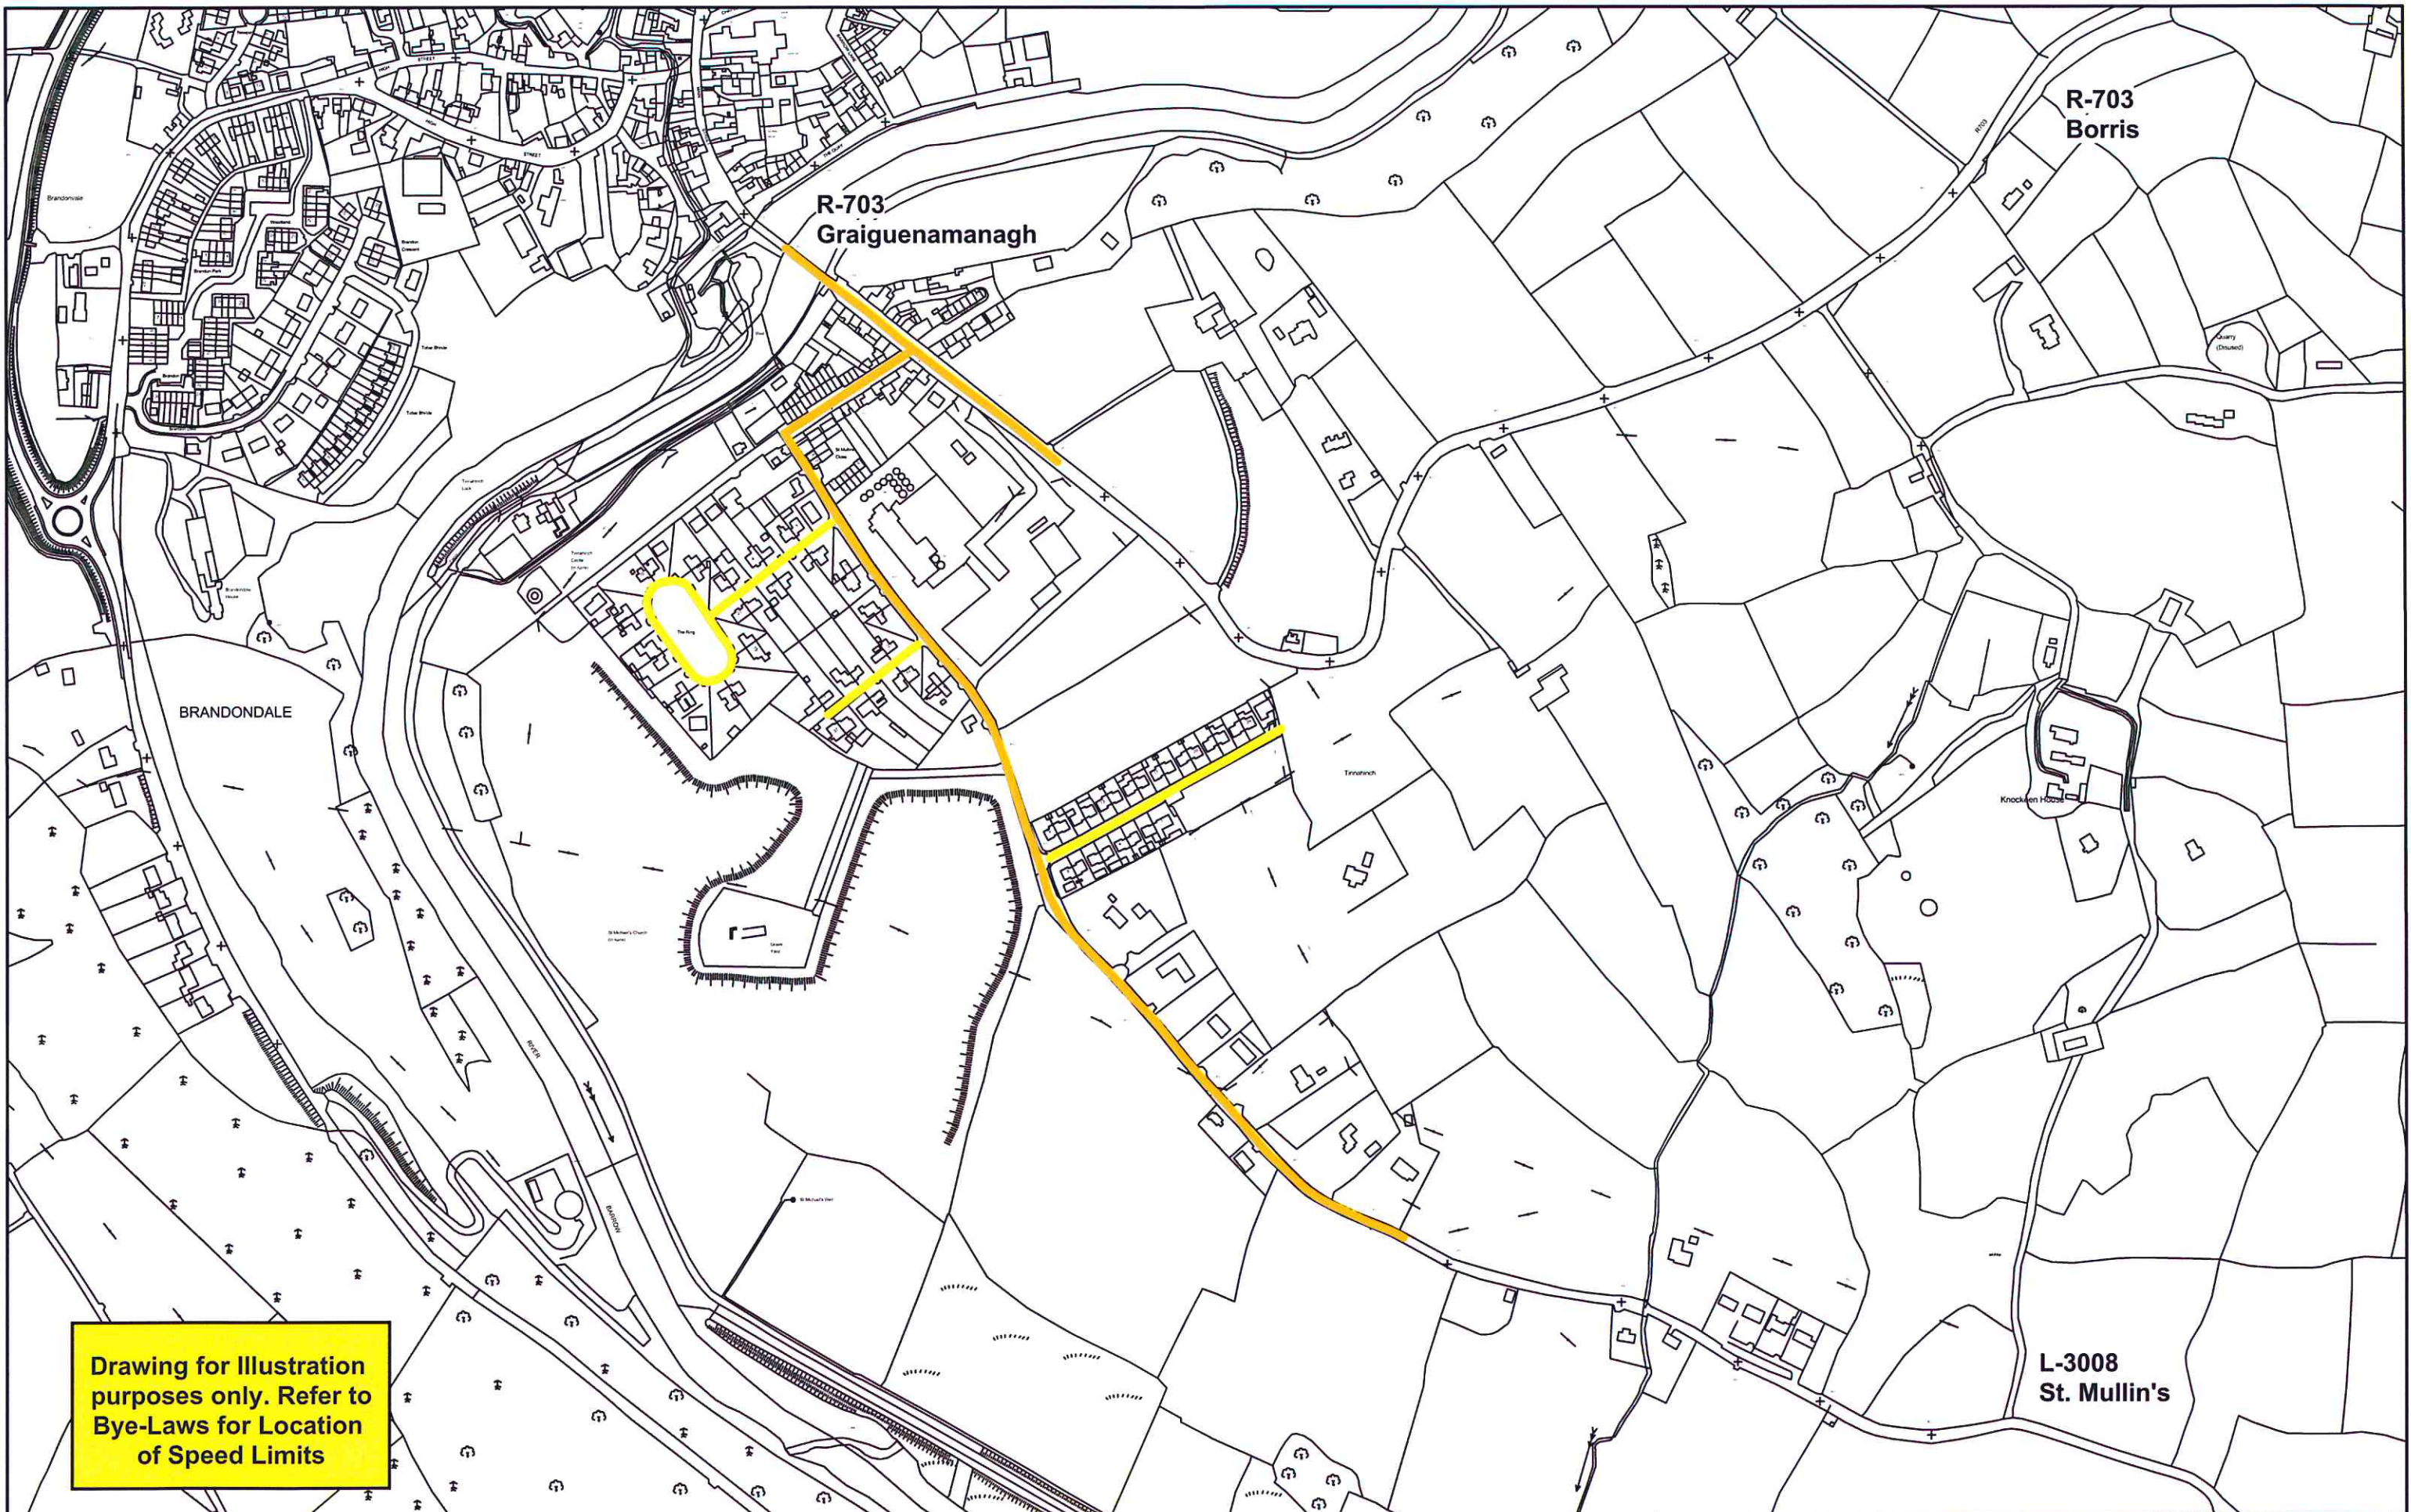

Location	Tiknock	
District	Carlow M.D.	
Scale	1/2500	Date May 2018
DWG NO.	CW-SL-33	Revision

R-703
Graiguenamanagh

R-703
Borris

BRANDONDALE

L-3008
St. Mullin's

Drawing for Illustration purposes only. Refer to Bye-Laws for Location of Speed Limits