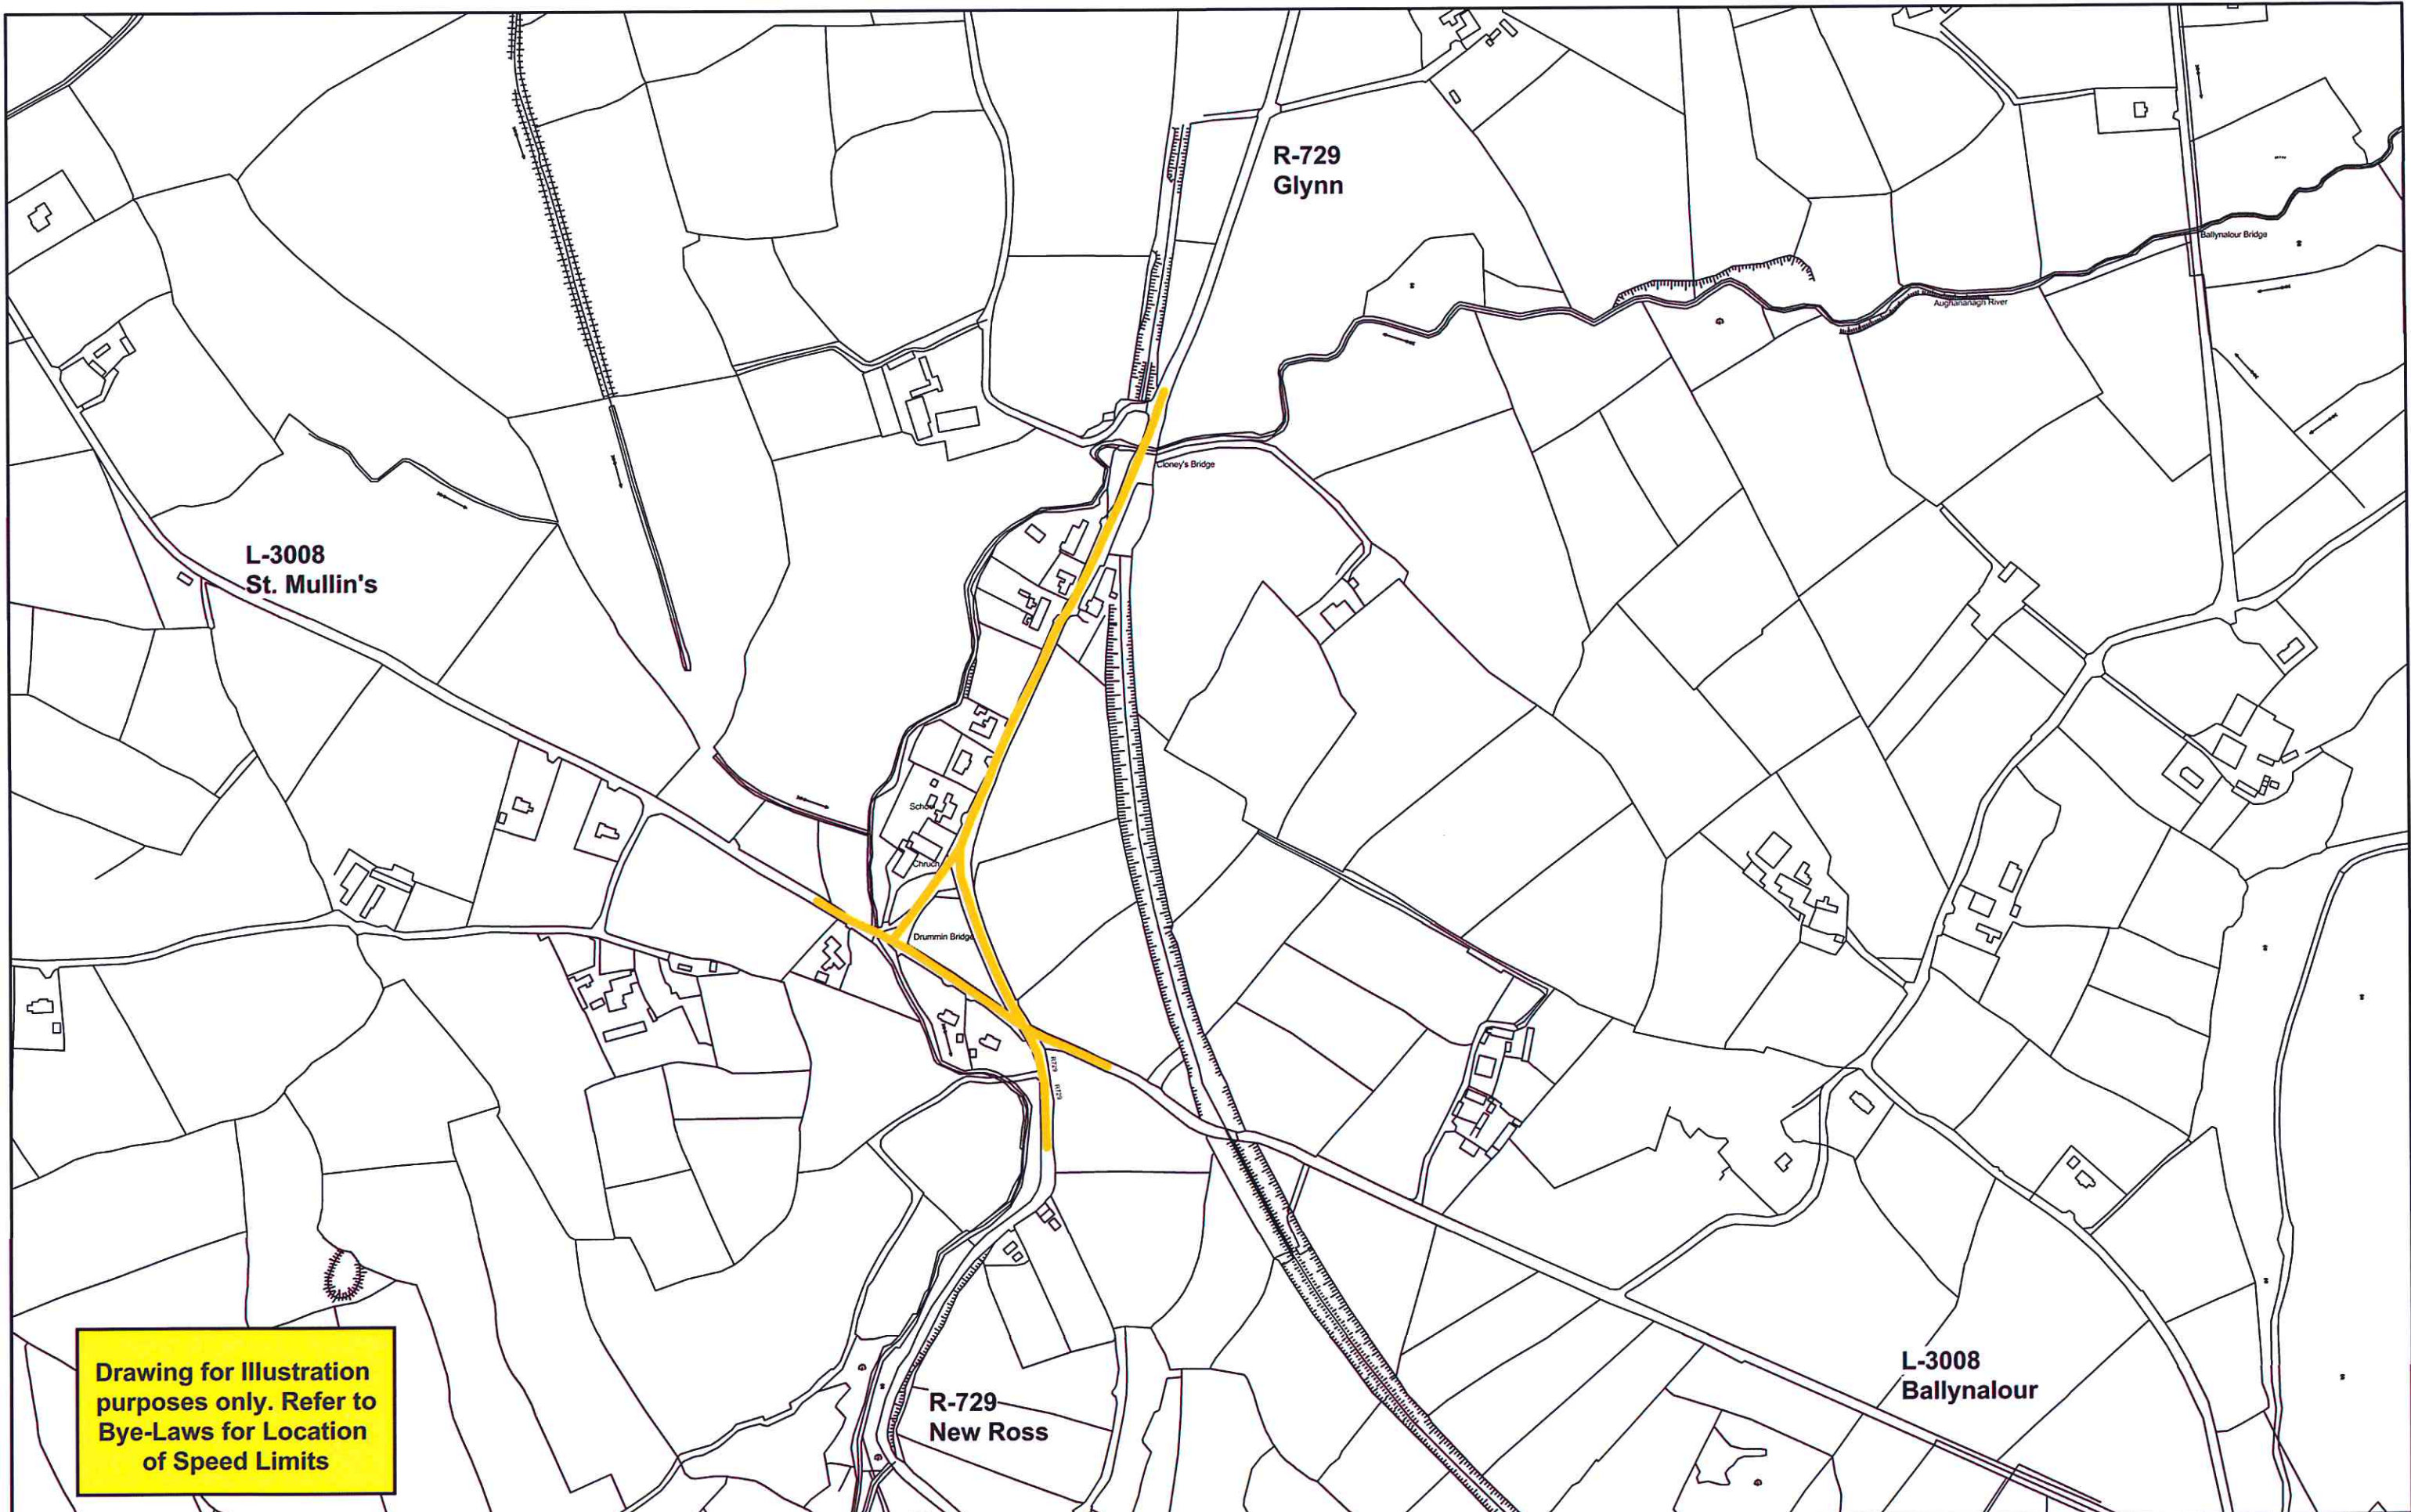

Drawing for Illustration purposes only. Refer to Bye-Laws for Location of Speed Limits

Carlow County Council Roads Department
County Hall
Athy Road
Carlow
Director of Services: Dan McInerney
Phone (059)9170300 Fax (059)9141503
Email: secretar@carlowcoco.ie

Drawing Legend				
20 Km/h	NONE	50 Km/h	100 Km/h	Built Up Area
30 Km/h		60 Km/h	120 Km/h	Speed Limit 50 Km / hr
40 Km/h		80 Km/h		

INCLUDES ORDANCE SURVEY DATA UNDER OSI LICENCE NUMBER CARLOWXXXXXX/CCMA/CARLOW COUNTY COUNCIL
UNAUTHORISED REPRODUCTION INFRINGES OSI & GOVERNMENT OF IRELAND COPYRIGHT OSI 2018

County Carlow Road Traffic Special Speed Limit Bye-Laws 2018

Location	Drummin
District	Muine Bheag M.D.
Scale	1/5000
Date	May 2018
DWG NO.	CW-SL-11
Revision