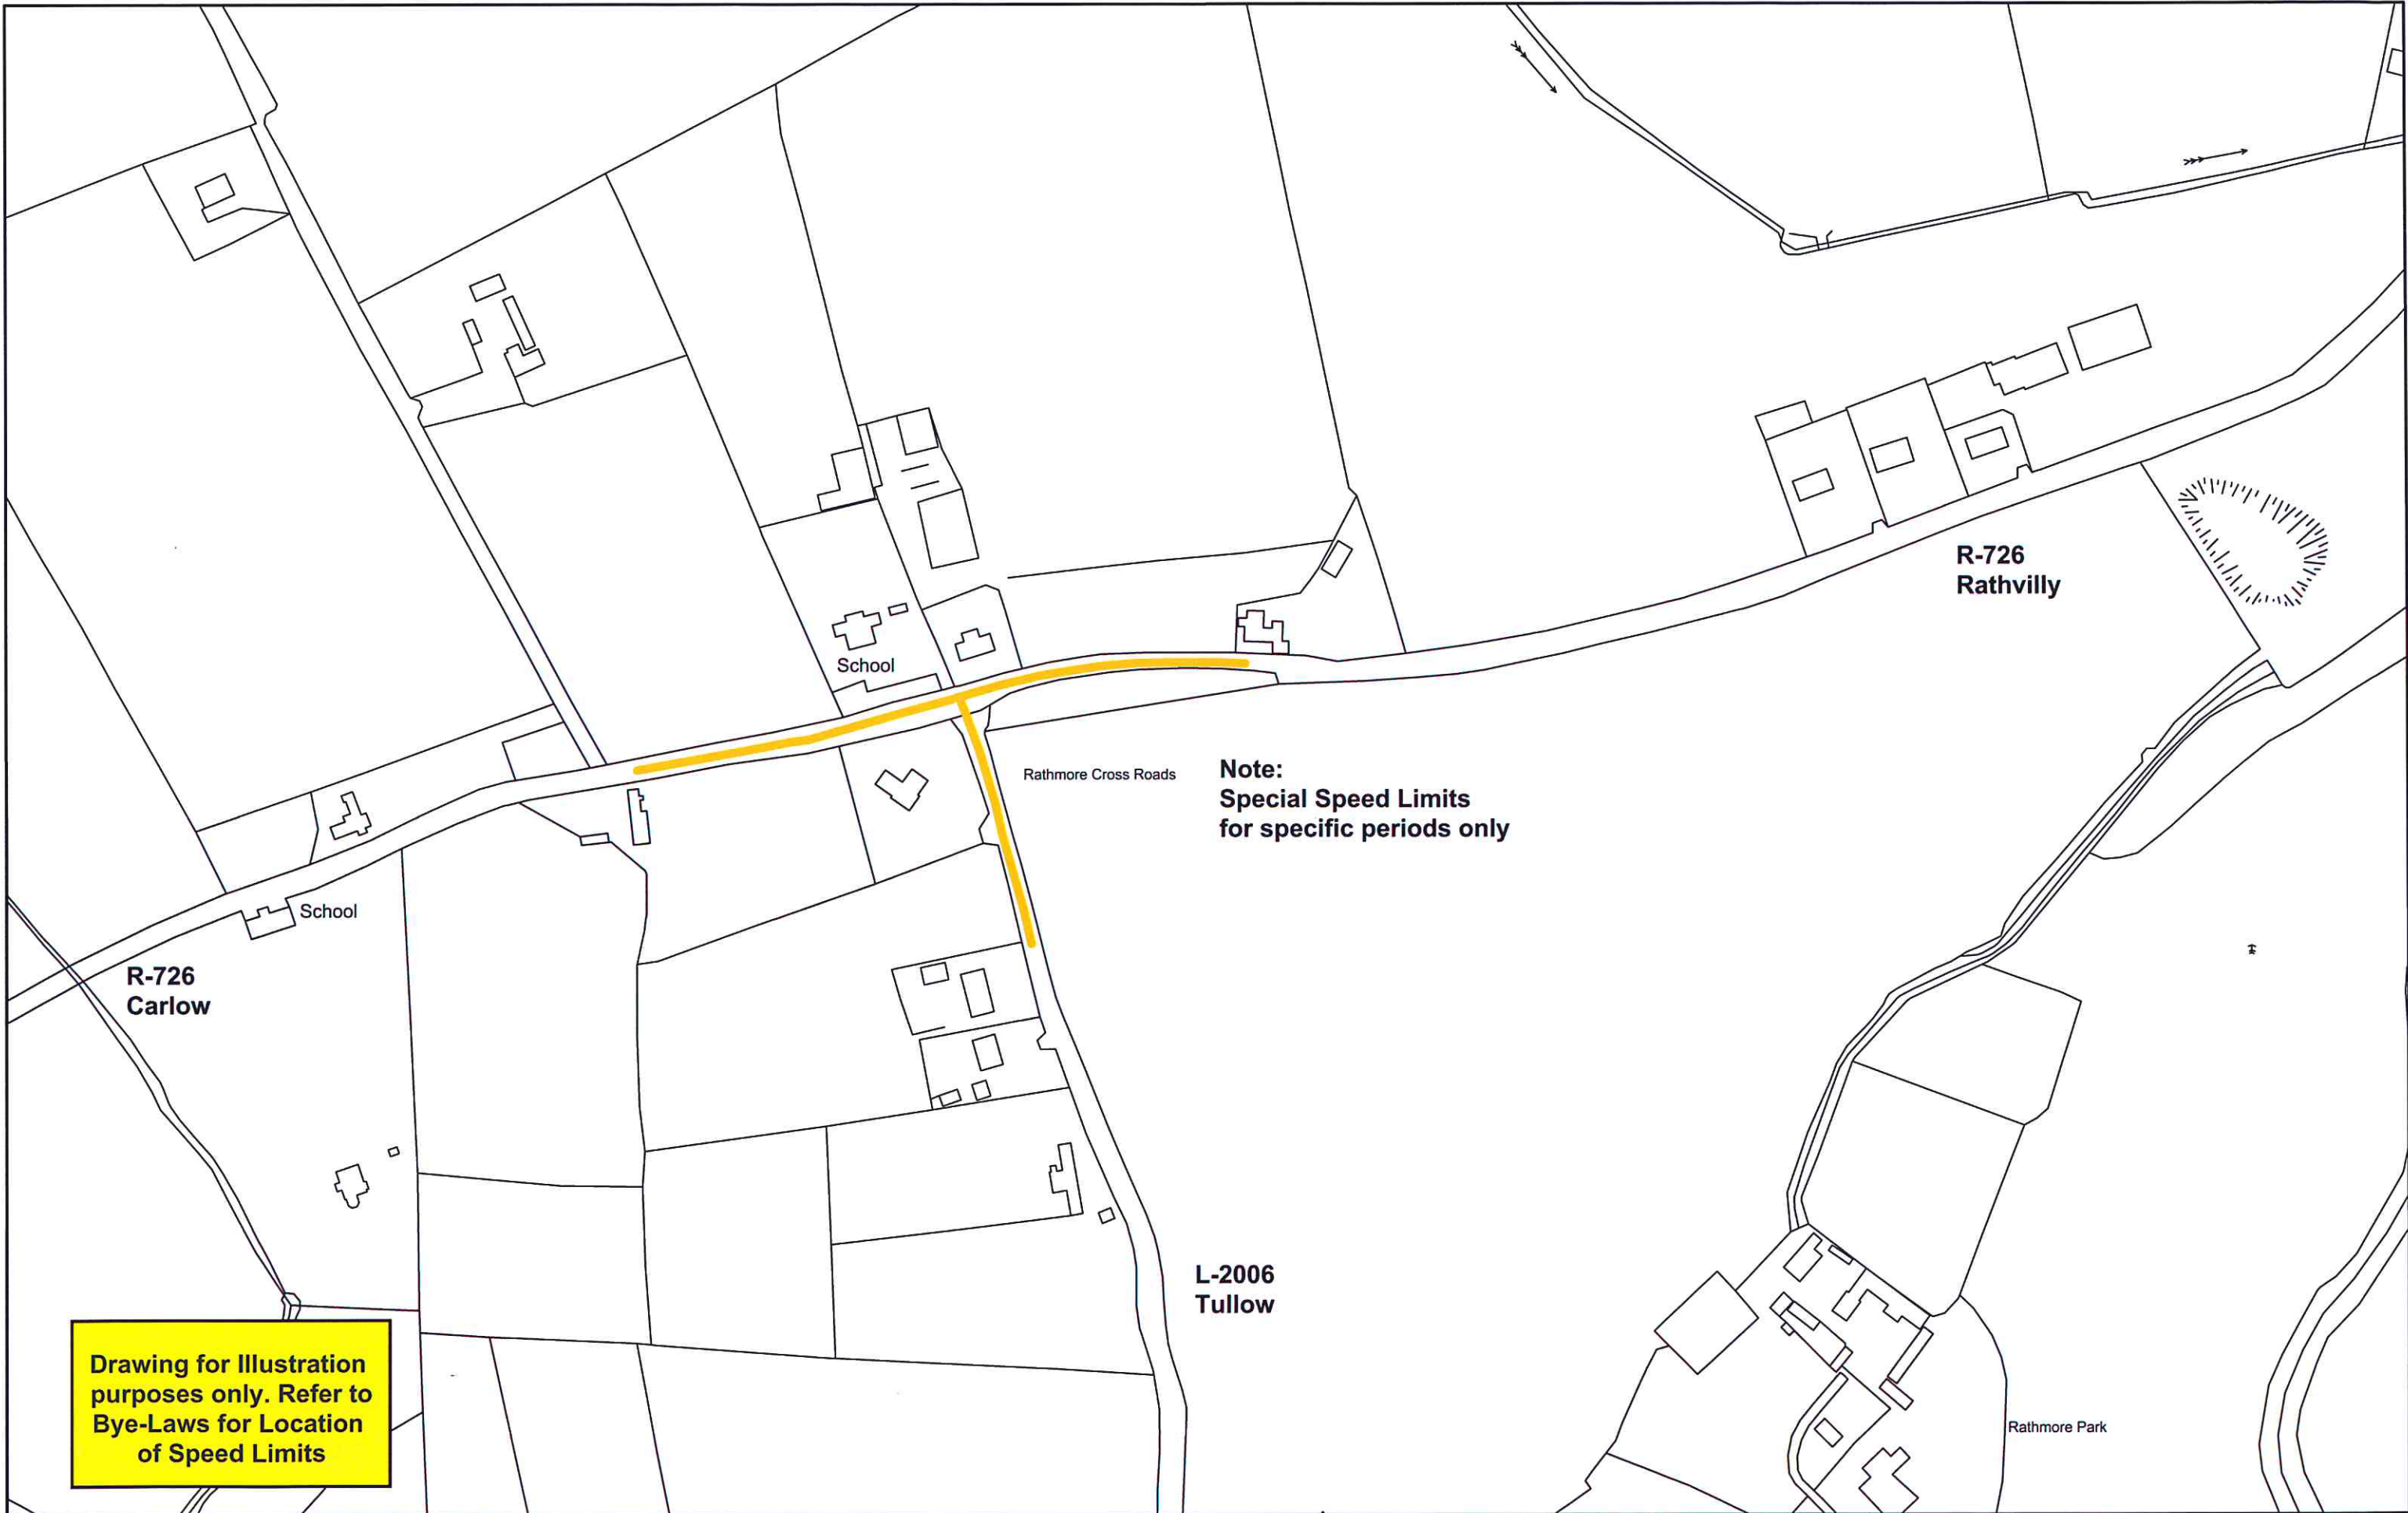

Drawing for illustration purposes only. Refer to Bye-Laws for Location of Speed Limits

**Note:
Special Speed Limits
for specific periods only**

Carlow County Council Roads Department
County Hall
Athy Road
Carlow
Director of Services: Dan McInerney
Phone (059)9170300 Fax (059)9141503
Email: secretar@carlowcoco.ie

Drawing Legend					
20 Km/h	NONE	50 Km/h	100 Km/h	120 Km/h	Built Up Area Speed Limit 50 Km / hr
30 Km/h		60 Km/h			
40 Km/h		80 Km/h			

INCLUDES ORDNANCE SURVEY DATA UNDER OSI LICENCE NUMBER CARLOWXXX/XX/CCMA/CARLOW COUNTY COUNCIL
UNAUTHORISED REPRODUCTION INFRINGES OSI & GOVERNMENT OF IRELAND COPYRIGHT OSI 2018

County Carlow Road Traffic Special Speed Limit Bye-Laws 2018

Location		Rathmore	
District		Carlow M.D.	
Scale	1/2500	Date	May 2018
DWG NO.	CW-SL-28	Revision