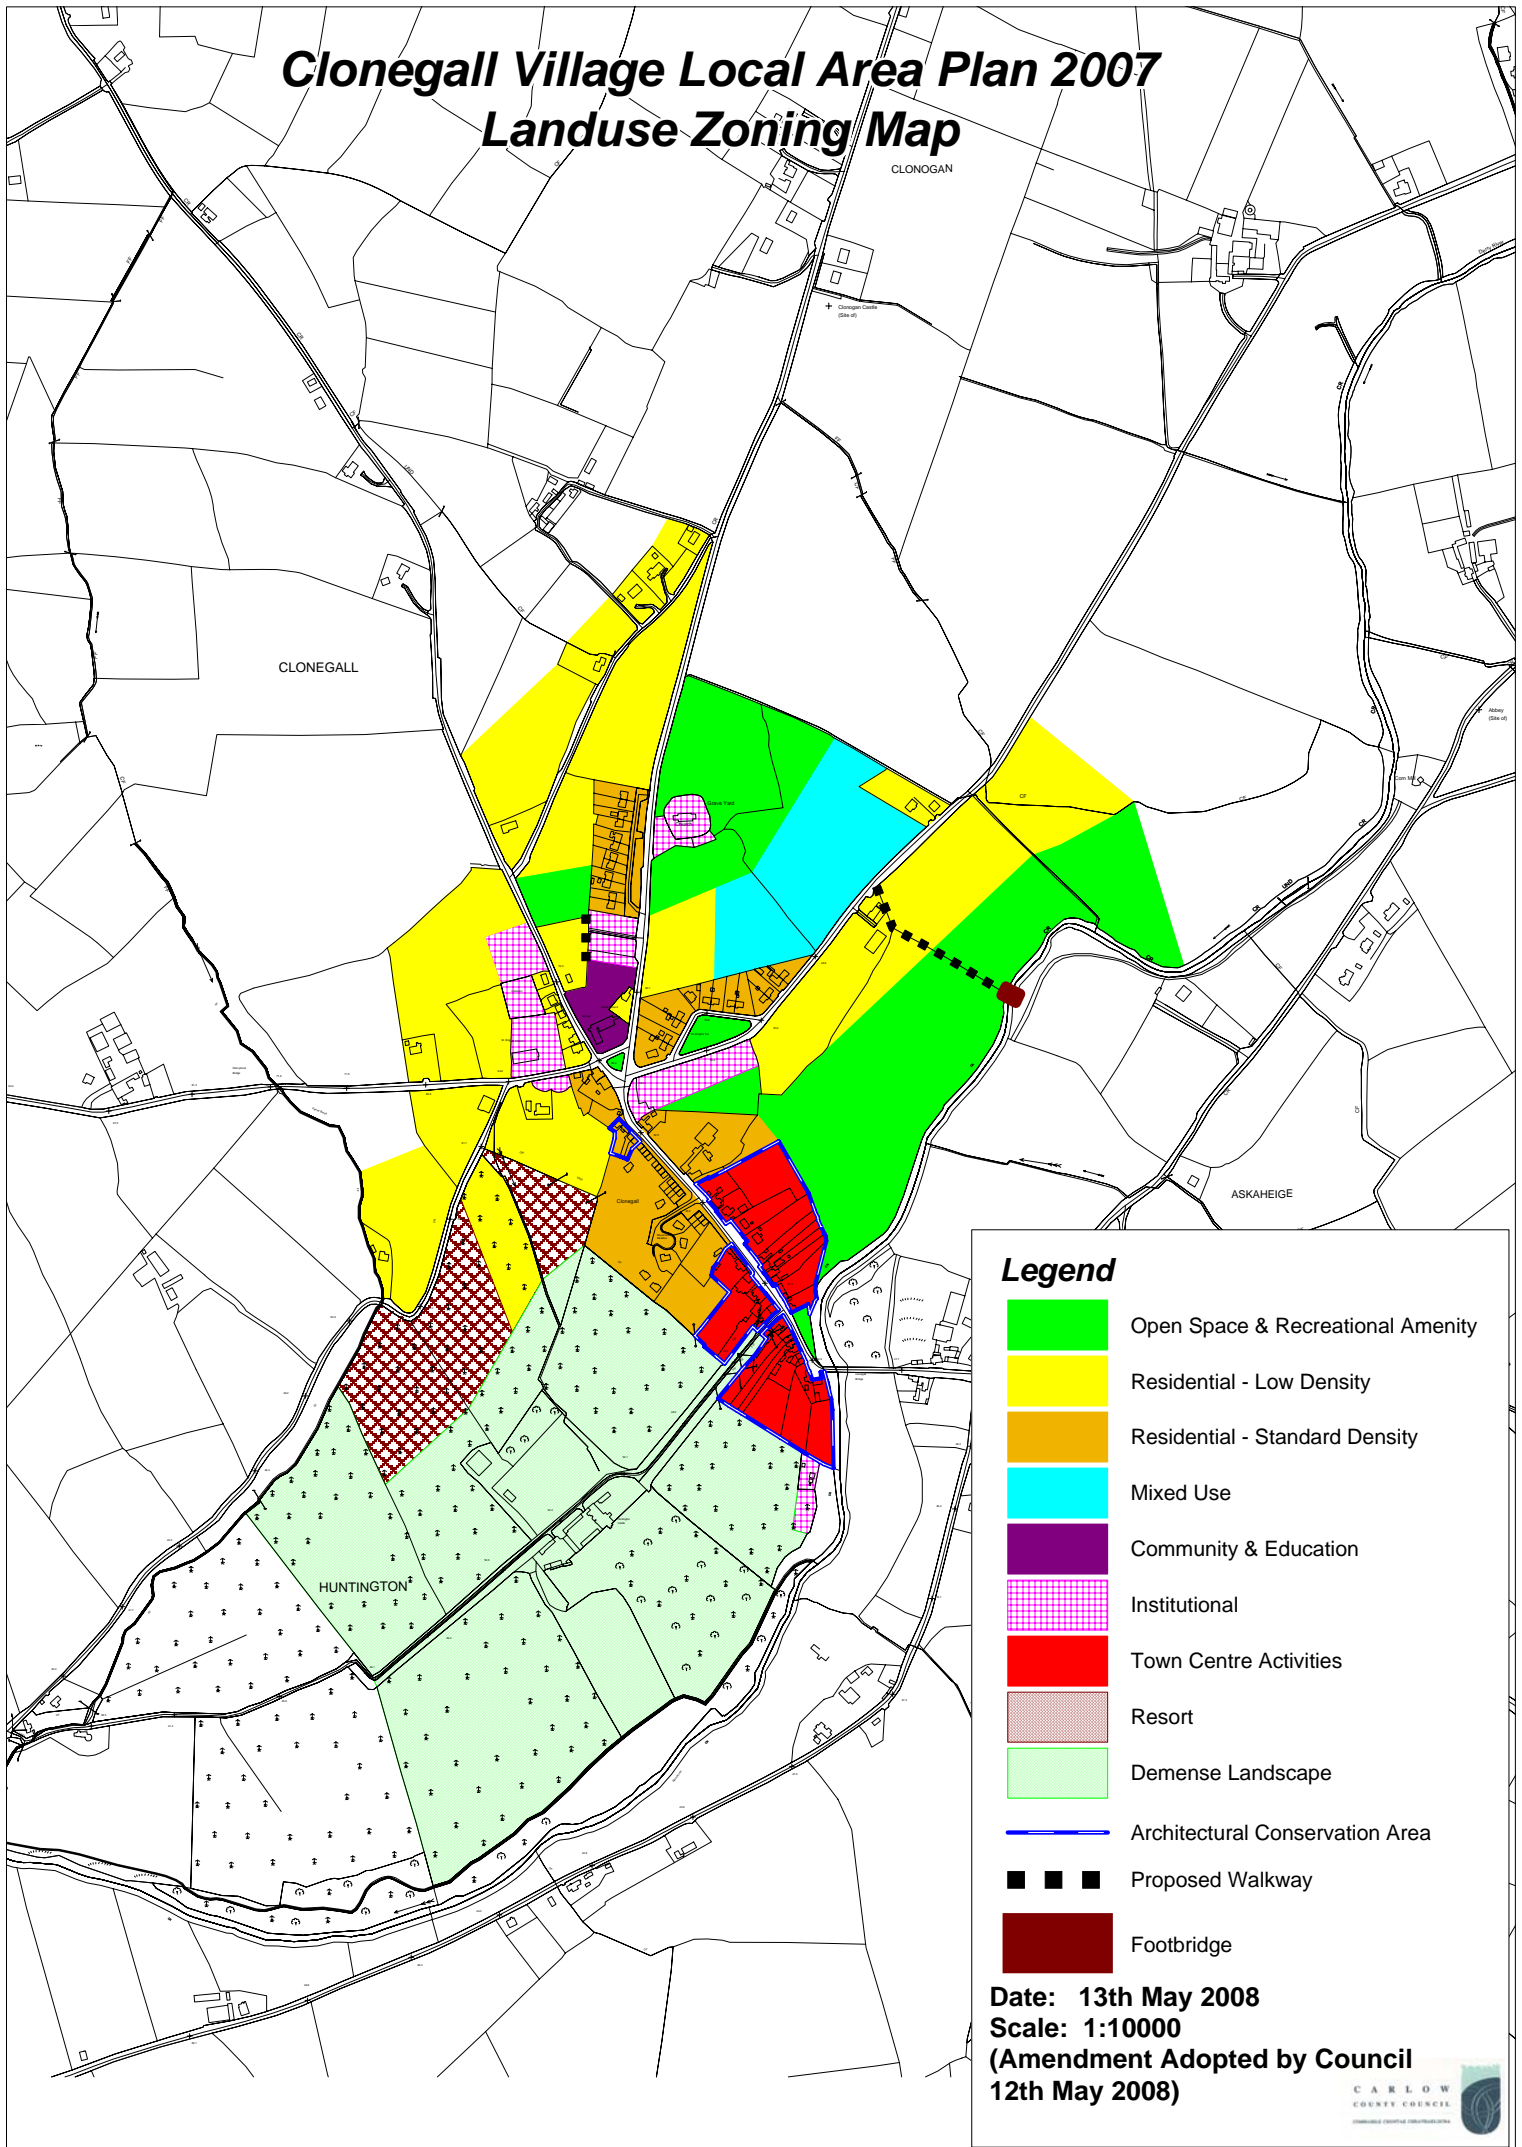

# Clonegall Village Local Area Plan 2007

## Landuse Zoning Map

### Legend

-  Open Space & Recreational Amenity
-  Residential - Low Density
-  Residential - Standard Density
-  Mixed Use
-  Community & Education
-  Institutional
-  Town Centre Activities
-  Resort
-  Demense Landscape
-  Architectural Conservation Area
-  Proposed Walkway
-  Footbridge