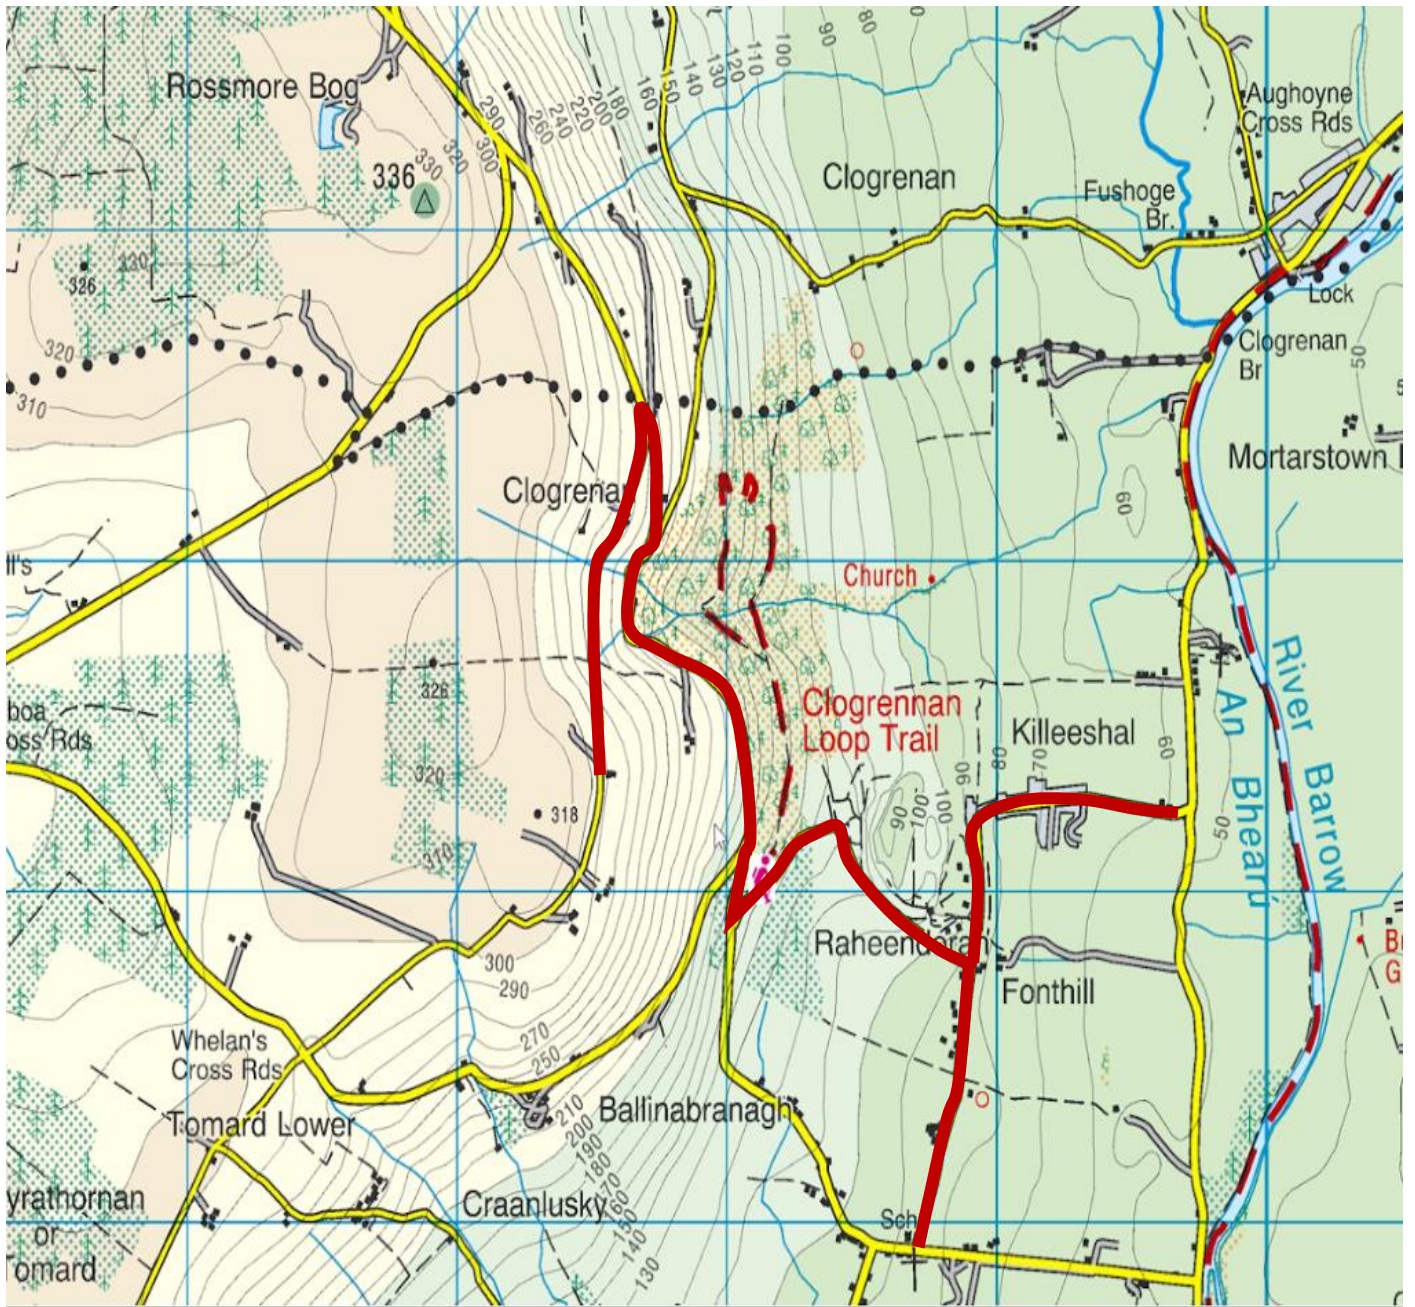

COMHAIRLE CONTAE
CHEATHARLACH
CARLOW COUNTY COUNCIL

**SECTION 75 ROADS ACT 1993
S.I. No. 119/1994 ROADS REGULATIONS 1994**

**TEMPORARY CLOSURE OF ROADS
NOTICE OF INTENTION**

Carlow County Council wishes to give notice of its intention to close the roads listed hereunder to facilitate the Carlow Car Club hosting the Carlow Hill Climb Event on **Sunday, 22nd September 2024** from **08:00hrs to 18:30hrs**.

Roads to be Closed:

- L-3042-0 between Killeeshal and Raheendoran
- L-3043-0 between Raheendoran and Ballinabrannagh
- L-7133-0 between Raheendoran and Ballinabrannagh
- L-7134-0 between Raheendoran and Clogrennane
- L-7130-0 between Clogrennane and Whelan's Crossroads

Diversions and Alternative Routes will be signposted. A map of the above routes is available to view on our website at www.carlow.ie under Statutory Notices.

Submissions regarding this temporary road closure may be made in writing and/or via e-mail to the **Senior Engineer, Transportation** Department, Carlow County Council, Athy Road, Carlow (seniorengineer@carlowcoco.ie) to be received **no later than 17:00 hrs on Friday, 16th August 2024**

**Orla Barrett,
Acting Director of Services.**

Carlow Hillclimb 2024

Road Closed Area Marked in Dark Red

Road Closed From **8am to 6pm**