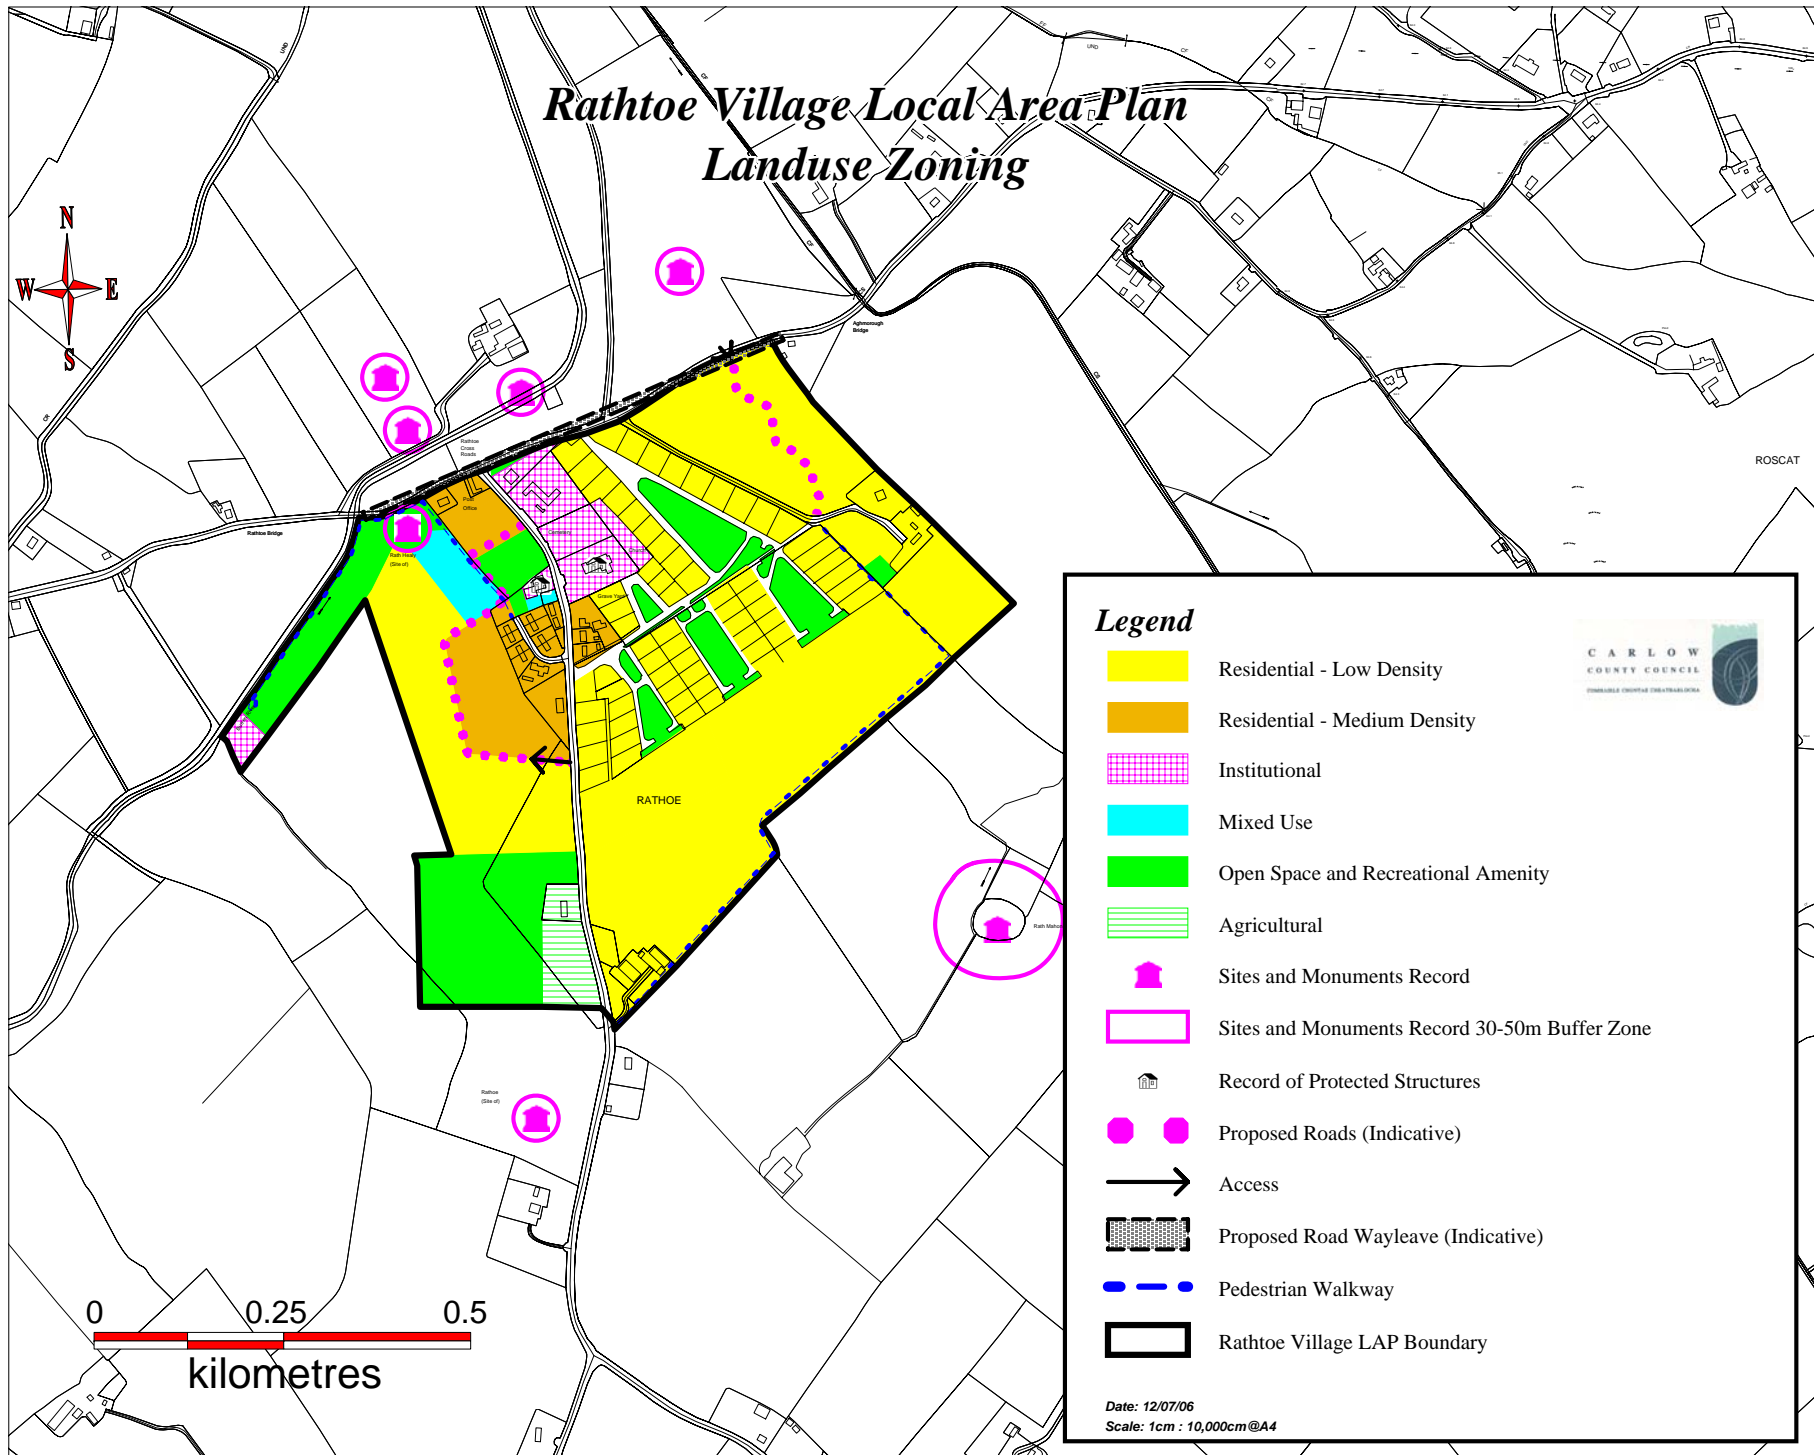

Rathtoe Village Local Area Plan Landuse Zoning

CARLOW
COUNTY COUNCIL
COMRADE CHUIOIRTE CHATHARLAIN

Legend

- Residential - Low Density
- Residential - Medium Density
- Institutional
- Mixed Use
- Open Space and Recreational Amenity
- Agricultural
- Sites and Monuments Record
- Sites and Monuments Record 30-50m Buffer Zone
- Record of Protected Structures
- Proposed Roads (Indicative)
- Access
- Proposed Road Wayleave (Indicative)
- Pedestrian Walkway
- Rathtoe Village LAP Boundary

Date: 12/07/06
Scale: 1cm : 10,000cm@A4